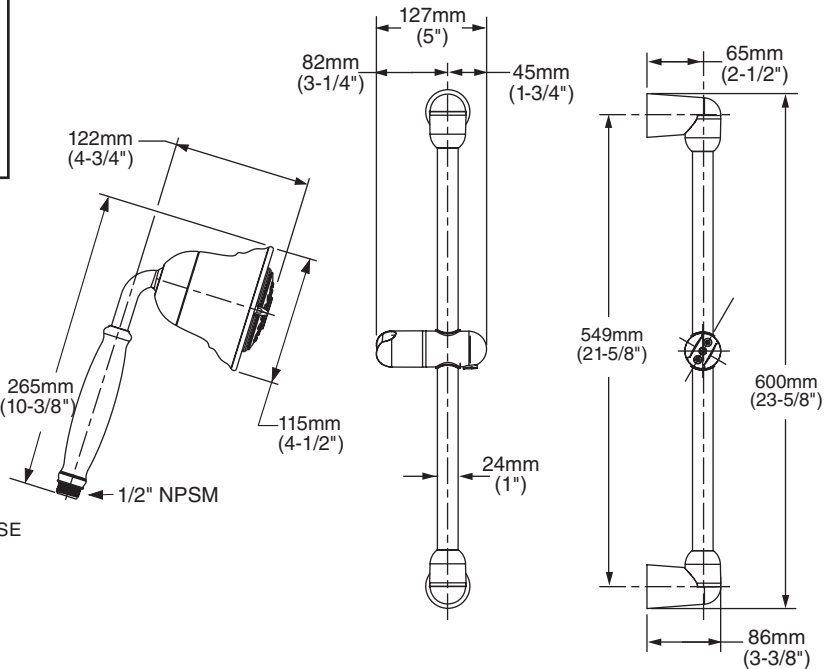

MODEL NUMBER:

☐ **1662.143 FloWise Traditional Shower System Kit**

Includes:

- FloWise Traditional 3-function Hand Shower
- Hose
- Wall Supply
- Standard Slide Bar

GENERAL DESCRIPTION:

Complete shower system kit includes: a wall supply with 1/2" NPT female inlet, 1/2" NPSM male outlet; a 59" (1500mm) shower hose; a FloWise water saving hand shower; and a 25" standard slide bar. Hand shower adjusts from an Ultra Water Saving Turbine Spray at 1.5gpm to a Combination spray at 2.0gpm to a Full spray at 2.0gpm. Hand shower uses 40% less water when in Ultra Water Saving mode and 20% when in Combination or Full spray modes. Hand Shower rated at 2.0gpm/7.6L/min. maximum flow rate. Auto Return feature always returns hand shower to 1.5gpm Ultra Water Saving mode when water is turned off. Hand shower always starts in Ultra Water Saving mode. Adjustable shower holder can be set at any height or position along the bar and angle up to 45°. Kit includes double check valves to prevent cross flow of hot and cold water.

SLIDE BAR

Simple Height Adjustment: Allows positioning of the personal shower anywhere along the bar.

SELECTION OF FINISHES

Available Finishes: Wide range of durable finishes.

SUGGESTED SPECIFICATION:

Shower system shall feature a wall supply with 1/2" NPT female inlets, 1/2" NPSM male outlet, 59" hose, water saving hand shower and a 25" standard slide bar. Hand shower shall save up to 40% in water usage. Hand shower shall always start at 1.5gpm/5.7L/min. and have multiple functions for user's personal selection. Kit shall include double check valves to prevent cross flow of hot and cold water. Fitting shall be American Standard Model# 1662.143._____.