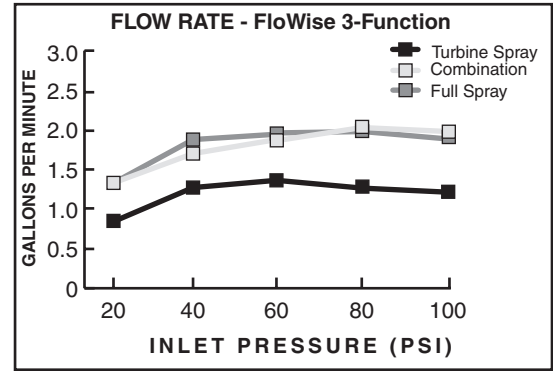

CODES AND STANDARDS

Install as required to comply with local code requirements.

ASME A112.18.1
CSA 125

Product Number	Description	Finish Options		
		Polished Chrome	Oil Rubbed Bronze	PVD Satin Nickel
		002	224	295
1662.143	FloWise Traditional Shower System Kit. Contains FloWise Traditional 3-function hand shower, hose, wall supply and standard slide bar.