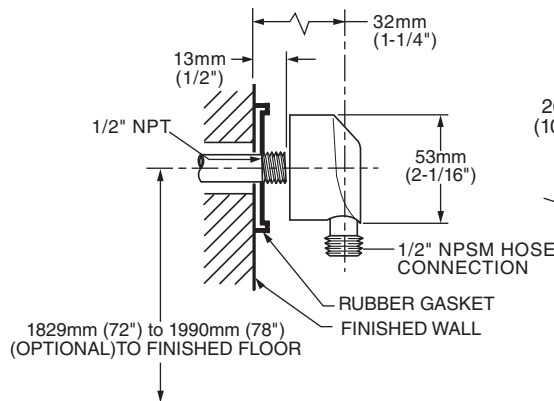

MODEL NUMBER:

☐ **1662.143 FloWise Traditional Shower System Kit**

Includes:

- FloWise Traditional 3-function Hand Shower
- Hose
- Wall Supply
- Standard Slide Bar

GENERAL DESCRIPTION:

Complete shower system kit includes: a wall supply with 1/2" NPT female inlet, 1/2" NPSM male outlet; a 59" (1500mm) shower hose; a FloWise water saving hand shower; and a 25" standard slide bar. Hand shower adjusts from an Ultra Water Saving Turbine Spray at 1.5gpm to a Combination spray at 2.0gpm to a Full spray at 2.0gpm. Hand shower uses 40% less water when in Ultra Water Saving mode and 20% when in Combination or Full spray modes. Hand Shower rated at 2.0gpm/7.6L/min. maximum flow rate. Auto Return feature always returns hand shower to 1.5gpm Ultra Water Saving mode when water is turned off. Hand shower always starts in Ultra Water Saving mode. Adjustable shower holder can be set at any height or position along the bar and angle up to 45°. Kit includes double check valves to prevent cross flow of hot and cold water.

SLIDE BAR

Simple Height Adjustment: Allows positioning of the personal shower anywhere along the bar.

SELECTION OF FINISHES

Available Finishes: Wide range of durable finishes.

SUGGESTED SPECIFICATION:

Shower system shall feature a wall supply with 1/2" NPT female inlets, 1/2" NPSM male outlet, 59" hose, water saving hand shower and a 25" standard slide bar. Hand shower shall save up to 40% in water usage. Hand shower shall always start at 1.5gpm/5.7L/min. and have multiple functions for user's personal selection. Kit shall include double check valves to prevent cross flow of hot and cold water. Fitting shall be American Standard Model# 1662.143._____.