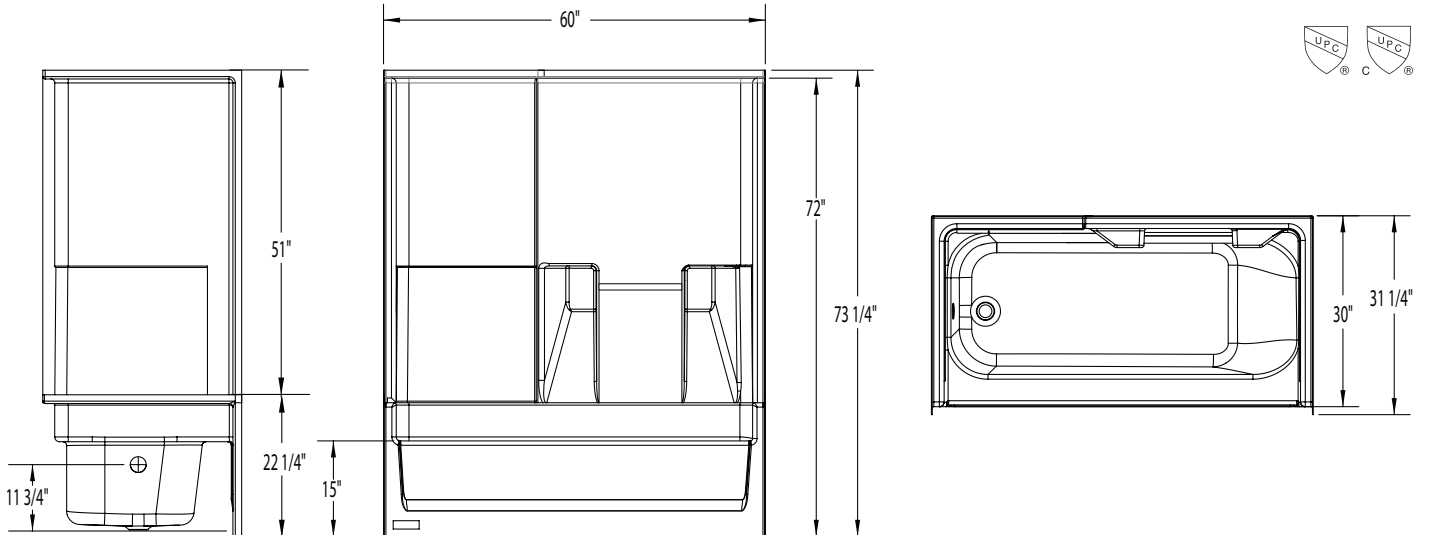

2603TRIO – REMODELINE SECTIONALS

inches (mm)

60 x 30 x 72 (1525 x 760 x 1830) • Fax on Demand #3015

MODEL #2603TRIO

SUPERCORE TUB-SHOWER #2603TRIOSC

FEATURES

- 3-piece tub-shower
- Smooth tile
- Molded toiletry shelves
- Installed acrylic grab bar
- Left or right hand drain
- Gelcoat surface
- 5-year limited warranty

COLOR & TRIM OPTIONS

Stock	Premium
Almond	Black
Biscuit	Mexican Sand
Bone	Sand Bar
Linen	
Sterling Silver	
White	

2603TRIO

60 x 30 x 72 (1525 x 760 x 1830)
inches (mm)

FEATURES lbs (kg) Dimensional Tolerance $\pm \frac{3}{8}$ ". Dimensions needed for site preparation should be measured from the unit. Aquatic assumes no responsibility for preparatory work.

Model #	Material	Wall Finish	Pieces	Drain	Net Wt.	Pkg. Wt.
2603TRIO	Gelcoat	Smooth	3	LH or RH	138 (63)	143 (65)

DIMENSIONS

Specifications	inches (mm)
Width: Overall / Net	60 (1525)
Depth: Overall / Net	31 1/4 (795) / 30 (760)
Height: Overall / Net	73 1/4 (1860) / 72 (1830)
Enclosure Opening	55 3/4 (1415)
Skirt Height	15 (380)
Drain Rough-In (from Back Wall)	15 (380)
Drain Rough-In (from Side Wall)	2 (50)
Drain: Diameter / Clearance	2 (50) / 1 (25)

FRAMING DIMENSIONS inches (mm)

Type	D Depth	W Width	H Height	A	B	C
Alcove	31 1/4 (795)	60 (1525)	-	Box Out	2 (50)	15 (380)

SUMP DATA

Top of Drain to Bottom of Overflow	Capacity to Overflow gal (litr)	WIDTH @ centerline		DEPTH @ centerline	
		Top	Bottom	Top	Bottom
9 7/8 (250)	42 (159)	54 1/2 (1385)	46 (1170)	22 (560)	20 3/4 (525)