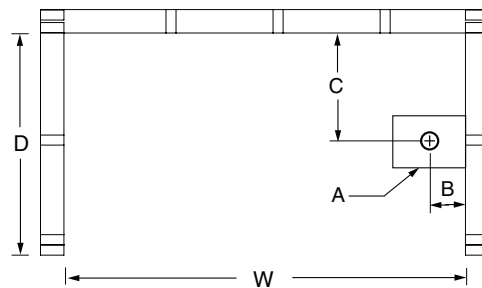

2603TRIO – REMODELINE SECTIONALS

inches (mm)

60 x 30 x 72 (1525 x 760 x 1830) • Fax on Demand #3015

MODEL #2603TRIO

SUPERCORE TUB-SHOWER #2603TRIOSC

FEATURES

- 3-piece tub-shower
- Smooth tile
- Molded toiletry shelves
- Installed acrylic grab bar
- Left or right hand drain
- Gelcoat surface
- 5-year limited warranty

COLOR & TRIM OPTIONS

Stock	Premium
Almond	Black
Biscuit	Mexican Sand
Bone	Sand Bar
Linen	
Sterling Silver	
White	

2603TRIO

60 x 30 x 72 (1525 x 760 x 1830)
inches (mm)

FEATURES lbs (kg) Dimensional Tolerance $\pm \frac{3}{8}$ ". Dimensions needed for site preparation should be measured from the unit. Aquatic assumes no responsibility for preparatory work.

Model #	Material	Wall Finish	Pieces	Drain	Net Wt.	Pkg. Wt.
2603TRIO	Gelcoat	Smooth	3	LH or RH	138 (63)	143 (65)

DIMENSIONS

Specifications	inches (mm)
Width: Overall / Net	60 (1525)
Depth: Overall / Net	31 1/4 (795) / 30 (760)
Height: Overall / Net	73 1/4 (1860) / 72 (1830)
Enclosure Opening	55 3/4 (1415)
Skirt Height	15 (380)
Drain Rough-In (from Back Wall)	15 (380)
Drain Rough-In (from Side Wall)	2 (50)
Drain: Diameter / Clearance	2 (50) / 1 (25)

FRAMING DIMENSIONS inches (mm)

Type	D Depth	W Width	H Height	A	B	C
Alcove	31 1/4 (795)	60 (1525)	-	Box Out	2 (50)	15 (380)

SUMP DATA

Top of Drain to Bottom of Overflow	Capacity to Overflow gal (litr)	WIDTH @ centerline		DEPTH @ centerline	
		Top	Bottom	Top	Bottom
9 7/8 (250)	42 (159)	54 1/2 (1385)	46 (1170)	22 (560)	20 3/4 (525)