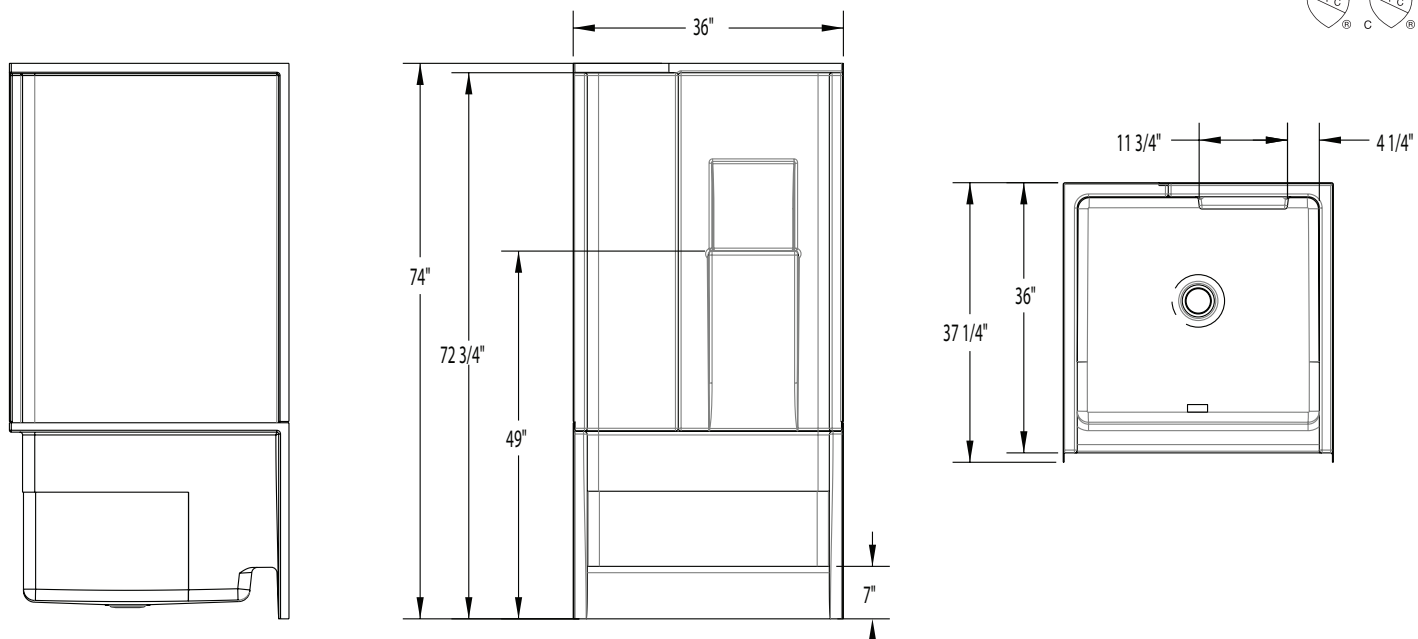

1363TRIO – REMODELINE SECTIONALS

inches (mm)

36 x 36 x 72 3/4 (915 x 915 x 1850) • Fax on Demand #3004

MODEL #1363TRIO

SUPERCORE SHOWER #1363TRIOSC

FEATURES

- 3-piece shower
- Smooth wall
- Molded toiletry shelf
- Center drain
- Gelcoat surface
- 5-year limited warranty

COLOR & TRIM OPTIONS

Stock	Premium
Almond	Black
Biscuit	Mexican Sand
Bone	Sand Bar
Linen	
Sterling Silver	
White	

1363TRIO

36 x 36 x 72 3/4 (915 x 915 x 1850)
inches (mm)

FEATURES lbs (kg) Dimensional Tolerance $\pm \frac{3}{16}$ ". Dimensions needed for site preparation should be measured from the unit. Aquatic assumes no responsibility for preparatory work.

Model #	Material	Wall Finish	Pieces	Drain	Seat	Net Wt.	Pkg. Wt.
Shower #1363TRIO	Gelcoat	Smooth	3	Center	-	106 (48)	111 (50)

DIMENSIONS

Specifications	inches (mm)
Width: Overall / Net	36 (915)
Depth: Overall / Net	37 1/4 (945) / 36 (915)
Height: Overall / Net	74 (1880) / 72 3/4 (1850)
Enclosure Opening	32 1/4 (820)
Skirt Height	7 (180)
Drain Rough-In (from Back Wall)	15 3/4 (400)
Drain Rough-In (from Side Wall)	18 (455)
Drain: Diameter / Clearance	3 1/4 (85) / 1 1/2 (40)

FRAMING DIMENSIONS inches (mm)

Type	D Depth	W Width	H Height	A	B	C
Alcove	37 1/4 (945)	36 1/8 (920)	-	Box Out	18 (455)	15 3/4 (400)