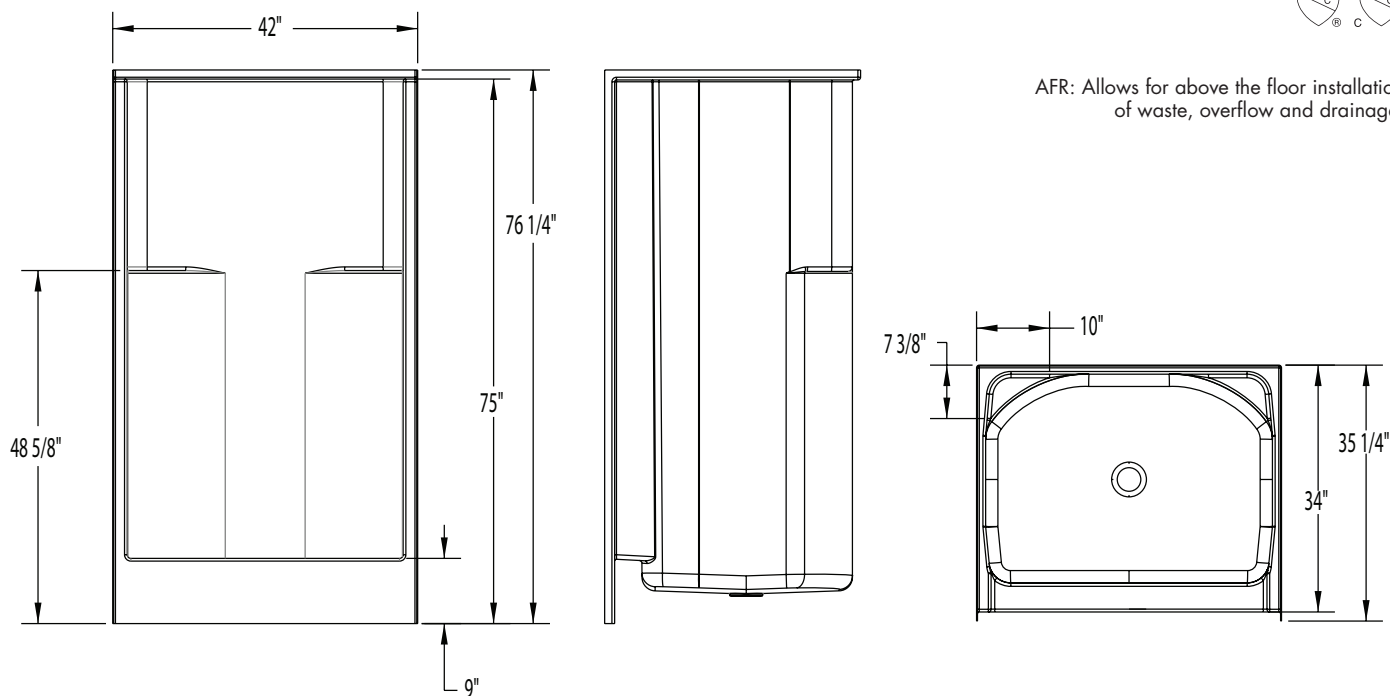

# 1423CM

42 x 34 x 75 (1070 x 865 x 1905)  
inches (mm)

AFR: Allows for above the floor installation of waste, overflow and drainage.

**FEATURES** lbs (kg) Dimensional Tolerance  $\pm \frac{3}{16}$ ". Dimensions needed for site preparation should be measured from the unit. Aquatic assumes no responsibility for preparatory work.

## DIMENSIONS

Specifications	inches (mm)
Width: Overall / Net	42 (1070)
Depth: Overall / Net	35 1/4 (895) / 34 (865)
Height: Overall / Net	76 1/4 (1935) / 75 (1905)
Enclosure Opening	37 3/4 (960)
Skirt Height	9 (230)
Drain Rough-In (from Back Wall)	15 3/4 (400)
Drain Rough-In (from Side Wall)	21 (535)
Drain: Diameter / Clearance	3 1/4 (85) / 3 3/4 (95)

## FRAMING DIMENSIONS inches (mm)

Type	D Depth	W Width	H Height	A	B	C
Alcove	35 1/4 (895)	42 1/8 (1070)	-	Box Out	21 (535)	15 3/4 (400)