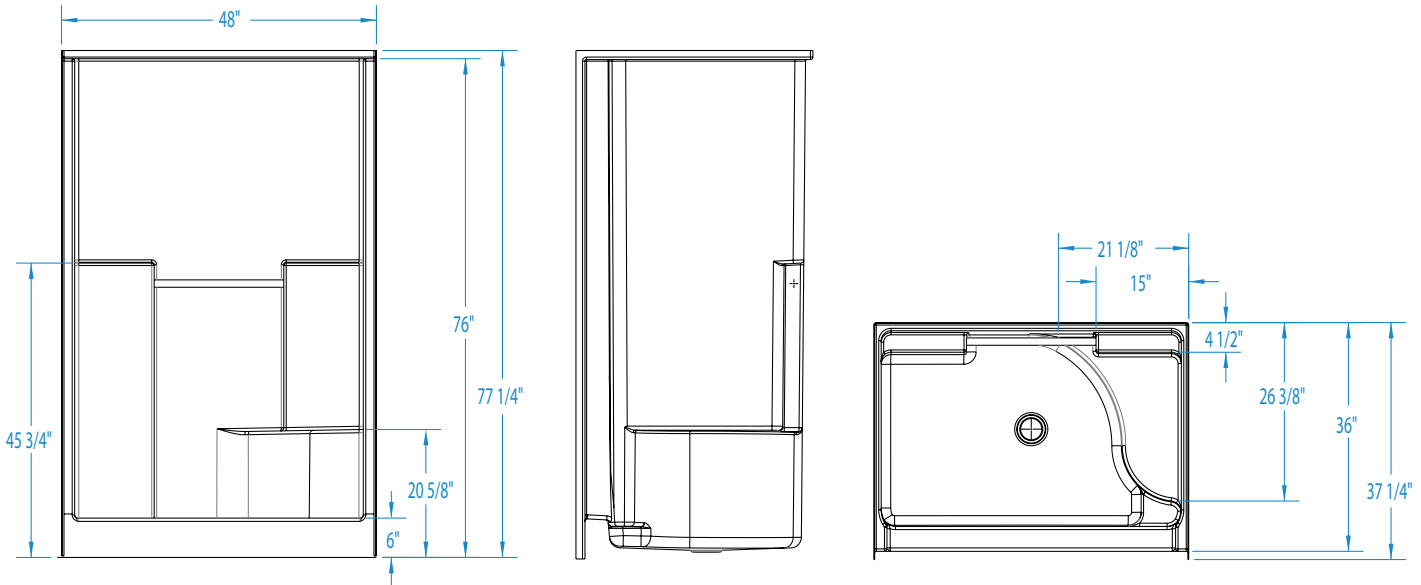

1483STS – EVERYDAY SHOWERS

inches (mm)

48 x 36 x 76 (1220 x 915 x 1930) • Fax on Demand #1254

FEATURES

- Shower stall
- Smooth wall finish
- Integral toiletry shelves
- Slip resistant, textured bottom
- Left or right single seat
- East zone only
- Center drain
- Gelcoat surface
- 5-year limited warranty

COLOR & TRIM OPTIONS

Stock	Premium
Almond	Black
Biscuit	Mexican Sand
Bone	Sand Bar
Linen	
Sterling Silver	
White	

1483STS

48 x 36 x 76 (1220 x 915 x 1930)
inches (mm)

FEATURES lbs (kg) Dimensional Tolerance $\pm \frac{3}{8}$ ". Dimensions needed for site preparation should be measured from the unit. Aquatic assumes no responsibility for preparatory work.

Model #	Material	Wall Finish	Pieces	Drain	Seat	Net Wt.	Pkg. Wt.
Shower #1483STS	Gelcoat	Smooth	1	Center	1 seat (LH or RH)	114 (52)	119 (54)

DIMENSIONS

Specifications	inches (mm)
Width: Overall / Net	48 1/8 (1220)
Depth: Overall / Net	37 1/4 (945) / 36 (915)
Height: Overall / Net	77 1/4 (1960) / 76 (1930)
Enclosure Opening	44 (1120)
Skirt Height	6 (150)
Drain Rough-In (from Back Wall)	15 7/8 (405)
Drain Rough-In (from Side Wall)	24 (610)
Drain: Diameter / Clearance	3 1/4 (85) / 7/8 (20)

FRAMING DIMENSIONS inches (mm)

Type	D Depth	W Width	H Height	A	B	C
Alcove	37 1/4 (945)	48 1/8 (1220)	-	Box Out	24 (610)	15 7/8 (405)