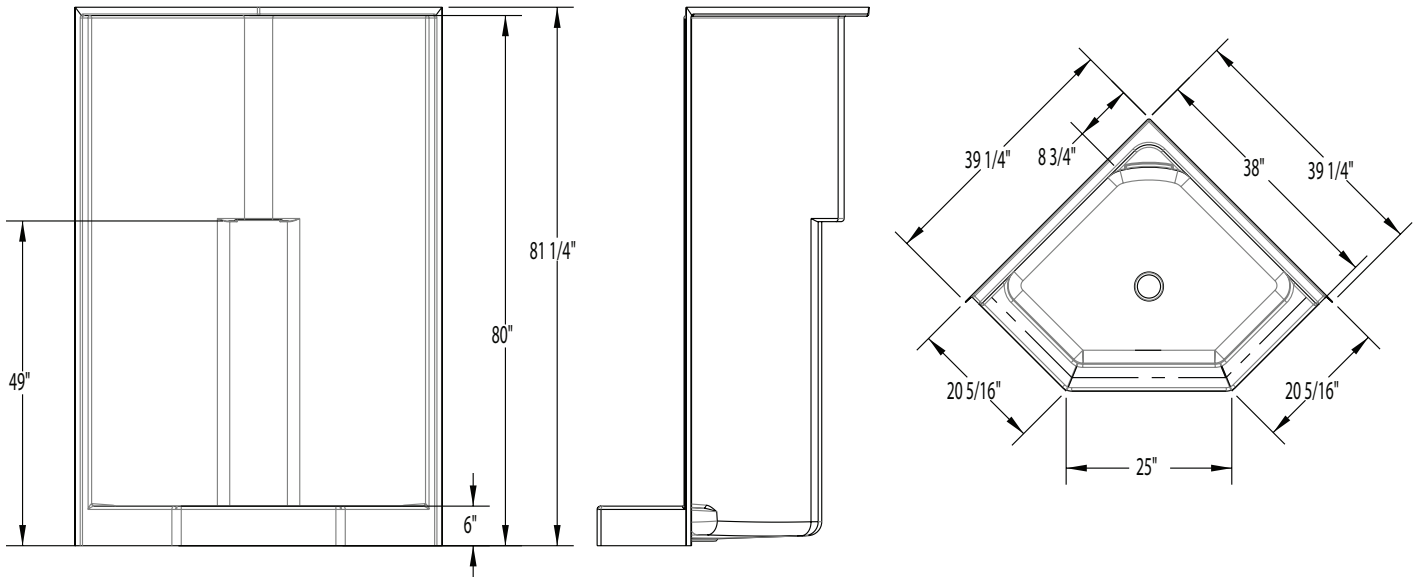

1382NAT – EVERYDAY SHOWERS

inches (mm)

38 x 38 x 80 (965 x 965 x 2030) • Fax on Demand #1019

FEATURES

- Shower stall
- Smooth wall finish
- Neo-angle design
- Molded toiletry shelf
- Slip-resistant textured bottom
- Center drain
- Gelcoat surface
- 5-year limited warranty

COLOR & TRIM OPTIONS

Stock	Premium
Almond	Black
Biscuit	Mexican Sand
Bone	Sand Bar
Linen	
Sterling Silver	
White	

1382NAT

38 x 38 x 80 (965 x 965 x 2030)
inches (mm)

FEATURES lbs (kg) Dimensional Tolerance $\pm \frac{3}{16}$ ". Dimensions needed for site preparation should be measured from the unit. Aquatic assumes no responsibility for preparatory work.

Model #	Material	Wall Finish	Pieces	Drain	Seat	Net Wt.	Pkg. Wt.
Shower #1382NAT	Gelcoat	Smooth	1	Center	-	86 (39)	91 (41)

DIMENSIONS

Specifications	inches (mm)
Width: Overall / Net	39 1/4 (995) / 38 (965)
Depth: Overall / Net	39 1/4 (995) / 38 (965)
Height: Overall / Net	81 1/4 (2065) / 80 (2030)
Enclosure Opening	17 1/2 x 22 5/8 x 17 1/2 (445 x 575 x 445)
Skirt Height	6 (150)
Drain Rough-In (from Back Wall)	18 (455)
Drain Rough-In (from Side Wall)	18 (455)
Drain: Diameter / Clearance	3 1/4 (85) / 1 (25)

FRAMING DIMENSIONS inches (mm)

Type	D Depth	W Width	H Height	A	B	C
Alcove	39 1/4 (995)	39 1/4 (995)	-	Box Out	18 (455)	18 (455)