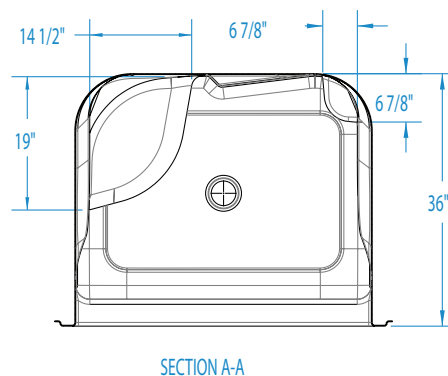

# CSM148 – ACRYLIC SHOWERS

inches (mm)

48 x 36 x 90 (1220 x 915 x 2285) • Fax on Demand #4026

STEAM MODEL #CSM1480

STEAM MODEL #CSM148L/R (1 seat, LH or RH)

# CSM148

48 x 36 x 90 (1220 x 915 x 2285)  
inches (mm)

**Electrical Requirements:**

- Generator - 230V, 30AMP, GFCI
- Dome Light - 120V, 10AMP, GFCI
- Chromatherapy (4) Lights - 120V, 10AMP, GFCI

**FEATURES** lbs (kg) Dimensional Tolerance  $\pm 3/8"$ . Dimensions needed for site preparation should be measured from the unit. Aquatic assumes no responsibility for preparatory work.

**DIMENSIONS**

| Specifications                  | inches (mm)             |
|---------------------------------|-------------------------|
| Width: Overall / Net            | 48 (1220)               |
| Depth: Overall / Net            | 36 (915)                |
| Height: Overall / Net           | 90 (2285)               |
| Enclosure Opening               | 42 (1070)W x 81 (2055)H |
| Skirt Height                    | 6 (150)                 |
| Drain Rough-In (from Back Wall) | 17 (430)                |
| Drain Rough-In (from Side Wall) | 23 (585)                |
| Drain: Diameter / Clearance     | 3 1/2 (90) / 3/4 (20)   |

**FRAMING DIMENSIONS** inches (mm)

| Type   | D<br>Depth  | W<br>Width   | H<br>Height | A<br>Box-Out         | B        | C        |
|--------|-------------|--------------|-------------|----------------------|----------|----------|
| Alcove | 36<br>(915) | 46<br>(1170) | -           | 6 x 6<br>(150 x 150) | 23 (585) | 17 (430) |