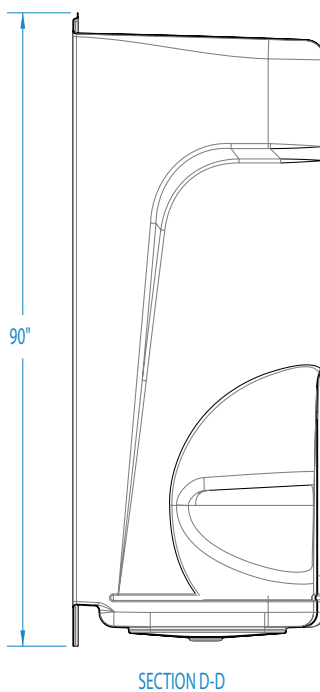

# CSM148 – ACRYLIC SHOWERS

inches (mm)

48 x 36 x 90 (1220 x 915 x 2285) • Fax on Demand #4026

STEAM MODEL #CSM1480

STEAM MODEL #CSM148L/R (1 seat, LH or RH)

# CSM148

48 x 36 x 90 (1220 x 915 x 2285)  
inches (mm)

**Electrical Requirements:**

- Generator - 230V, 30AMP, GFCI
- Dome Light - 120V, 10AMP, GFCI
- Chromatherapy (4) Lights - 120V, 10AMP, GFCI

**FEATURES** lbs (kg) Dimensional Tolerance  $\pm 3/8"$ . Dimensions needed for site preparation should be measured from the unit. Aquatic assumes no responsibility for preparatory work.

**DIMENSIONS**

| Specifications                  | inches (mm)             |
|---------------------------------|-------------------------|
| Width: Overall / Net            | 48 (1220)               |
| Depth: Overall / Net            | 36 (915)                |
| Height: Overall / Net           | 90 (2285)               |
| Enclosure Opening               | 42 (1070)W x 81 (2055)H |
| Skirt Height                    | 6 (150)                 |
| Drain Rough-In (from Back Wall) | 17 (430)                |
| Drain Rough-In (from Side Wall) | 23 (585)                |
| Drain: Diameter / Clearance     | 3 1/2 (90) / 3/4 (20)   |

**FRAMING DIMENSIONS** inches (mm)

| Type   | D<br>Depth  | W<br>Width   | H<br>Height | A<br>Box-Out         | B        | C        |
|--------|-------------|--------------|-------------|----------------------|----------|----------|
| Alcove | 36<br>(915) | 46<br>(1170) | -           | 6 x 6<br>(150 x 150) | 23 (585) | 17 (430) |