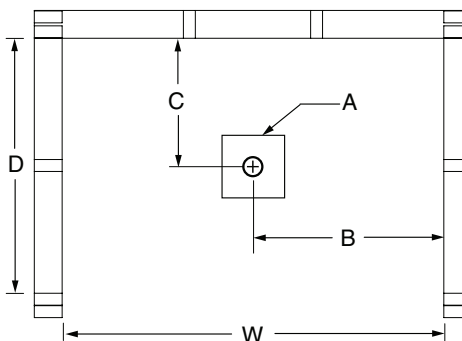

FRAMING DIMENSIONS inches (mm)

Type	D Depth	W Width	H Height	A Box-Out	B	C
Alcove	36 (915)	46 (1170)	-	6 x 6 (150 x 150)	23 (585)	17 (430)