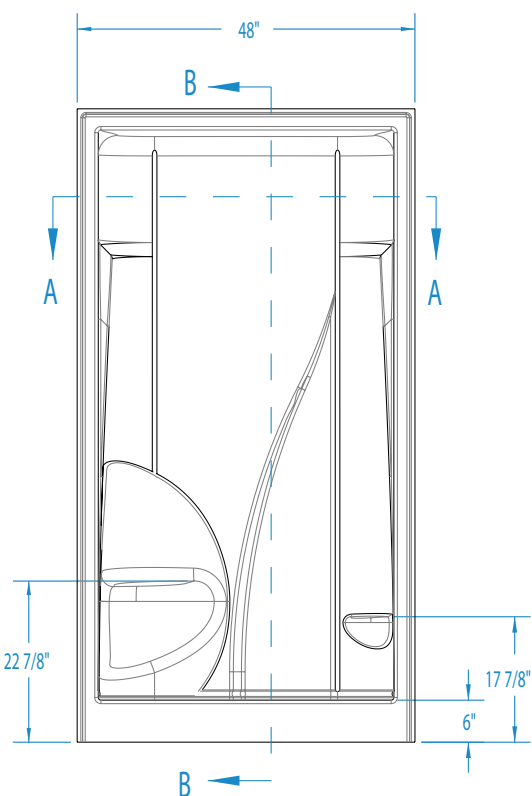

# CSM148 – ACRYLIC SHOWERS

inches (mm)

48 x 36 x 90 (1220 x 915 x 2285) • Fax on Demand #4026

STEAM MODEL #CSM1480

STEAM MODEL #CSM148L/R (1 seat, LH or RH)

# CSM148

48 x 36 x 90 (1220 x 915 x 2285)  
inches (mm)

**Electrical Requirements:**

- Generator - 230V, 30AMP, GFCI
- Dome Light - 120V, 10AMP, GFCI
- Chromatherapy (4) Lights - 120V, 10AMP, GFCI

**FEATURES** lbs (kg) Dimensional Tolerance  $\pm 3/8"$ . Dimensions needed for site preparation should be measured from the unit. Aquatic assumes no responsibility for preparatory work.

**DIMENSIONS**

| Specifications                  | inches (mm)             |
|---------------------------------|-------------------------|
| Width: Overall / Net            | 48 (1220)               |
| Depth: Overall / Net            | 36 (915)                |
| Height: Overall / Net           | 90 (2285)               |
| Enclosure Opening               | 42 (1070)W x 81 (2055)H |
| Skirt Height                    | 6 (150)                 |
| Drain Rough-In (from Back Wall) | 17 (430)                |
| Drain Rough-In (from Side Wall) | 23 (585)                |
| Drain: Diameter / Clearance     | 3 1/2 (90) / 3/4 (20)   |

**FRAMING DIMENSIONS** inches (mm)

| Type   | D<br>Depth  | W<br>Width   | H<br>Height | A<br>Box-Out         | B        | C        |
|--------|-------------|--------------|-------------|----------------------|----------|----------|
| Alcove | 36<br>(915) | 46<br>(1170) | -           | 6 x 6<br>(150 x 150) | 23 (585) | 17 (430) |