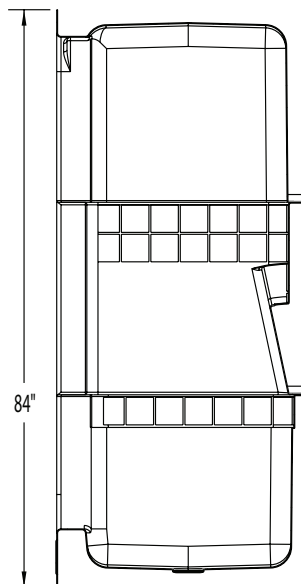

OPTIONS

- Brass drain (standard on steam models)
- Dome light (standard on steam models)
- Shower door series: L533

36ACTRIO

36 x 36 x 84 (915 x 915 x 2135)
inches (mm)

Electrical Requirements:

Generator - 230V, 30AMP, GFCI

Dome Light - 120V, 10AMP, GFCI

SECTION A-A

SECTION B-B

FEATURES lbs (kg) Dimensional Tolerance $\pm 3/8"$. Dimensions needed for site preparation should be measured from the unit. Aquatic assumes no responsibility for preparatory work.

DIMENSIONS

Specifications	inches (mm)
Width: Overall / Net	36 (915)
Depth: Overall / Net	36 (915) / 36 (915)
Height: Overall / Net	84 (2135)
Enclosure Opening	30 (760)W x 71 1/2 (1815)H
Skirt Height	8 1/2 (215)
Drain Rough-In (from Back Wall)	17 3/8 (440)
Drain Rough-In (from Side Wall)	18 (455)
Drain: Diameter / Clearance	3 1/2 (90) / 2 13/16

FRAMING DIMENSIONS inches (mm)

Type	D Depth	W Width	H Height	A Box-Out	B	C
Alcove	37 (940)	36 1/8 (920)	-	6 x 6 (150 x 150)	18 (455)	17 3/8 (440)

*Refer to installation instructions for further detail. (domed models)