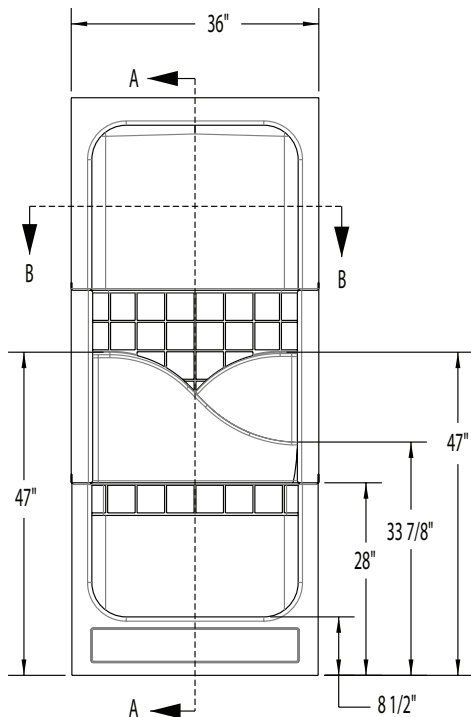

OPTIONS

- Brass drain (standard on steam models)
- Dome light (standard on steam models)
- Shower door series: L533

36ACTRIO

36 x 36 x 84 (915 x 915 x 2135)
inches (mm)

Electrical Requirements:

Generator - 230V, 30AMP, GFCI

Dome Light - 120V, 10AMP, GFCI

SECTION A-A

SECTION B-B

FEATURES lbs (kg) Dimensional Tolerance $\pm 3/8"$. Dimensions needed for site preparation should be measured from the unit. Aquatic assumes no responsibility for preparatory work.

DIMENSIONS

Specifications	inches (mm)
Width: Overall / Net	36 (915)
Depth: Overall / Net	36 (915) / 36 (915)
Height: Overall / Net	84 (2135)
Enclosure Opening	30 (760)W x 71 1/2 (1815)H
Skirt Height	8 1/2 (215)
Drain Rough-In (from Back Wall)	17 3/8 (440)
Drain Rough-In (from Side Wall)	18 (455)
Drain: Diameter / Clearance	3 1/2 (90) / 2 13/16

FRAMING DIMENSIONS inches (mm)

Type	D Depth	W Width	H Height	A Box-Out	B	C
Alcove	37 (940)	36 1/8 (920)	-	6 x 6 (150 x 150)	18 (455)	17 3/8 (440)

*Refer to installation instructions for further detail. (domed models)