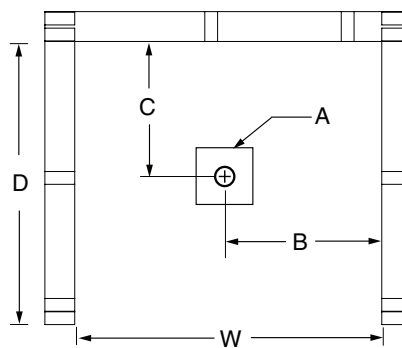

OPTIONS

- Brass drain (standard on steam models)
- Dome light (standard on steam models)
- Shower door series: L533

36ACTRIO

36 x 36 x 84 (915 x 915 x 2135)
inches (mm)

Electrical Requirements:

Generator - 230V, 30AMP, GFCI

Dome Light - 120V, 10AMP, GFCI

SECTION A-A

SECTION B-B

FEATURES lbs (kg) Dimensional Tolerance $\pm 3/8"$. Dimensions needed for site preparation should be measured from the unit. Aquatic assumes no responsibility for preparatory work.

DIMENSIONS

Specifications	inches (mm)
Width: Overall / Net	36 (915)
Depth: Overall / Net	36 (915) / 36 (915)
Height: Overall / Net	84 (2135)
Enclosure Opening	30 (760)W x 71 1/2 (1815)H
Skirt Height	8 1/2 (215)
Drain Rough-In (from Back Wall)	17 3/8 (440)
Drain Rough-In (from Side Wall)	18 (455)
Drain: Diameter / Clearance	3 1/2 (90) / 2 13/16

FRAMING DIMENSIONS inches (mm)

Type	D Depth	W Width	H Height	A Box-Out	B	C
Alcove	37 (940)	36 1/8 (920)	-	6 x 6 (150 x 150)	18 (455)	17 3/8 (440)

*Refer to installation instructions for further detail. (domed models)