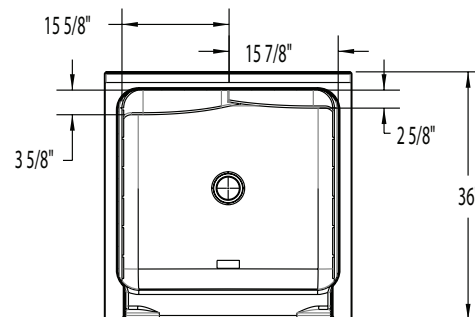

OPTIONS

- Brass drain (standard on steam models)
- Dome light (standard on steam models)
- Shower door series: L533

36ACTRIO

36 x 36 x 84 (915 x 915 x 2135)
inches (mm)

Electrical Requirements:

Generator - 230V, 30AMP, GFCI

Dome Light - 120V, 10AMP, GFCI

SECTION A-A

SECTION B-B

FEATURES lbs (kg) Dimensional Tolerance $\pm 3/8"$. Dimensions needed for site preparation should be measured from the unit. Aquatic assumes no responsibility for preparatory work.

DIMENSIONS

Specifications	inches (mm)
Width: Overall / Net	36 (915)
Depth: Overall / Net	36 (915) / 36 (915)
Height: Overall / Net	84 (2135)
Enclosure Opening	30 (760)W x 71 1/2 (1815)H
Skirt Height	8 1/2 (215)
Drain Rough-In (from Back Wall)	17 3/8 (440)
Drain Rough-In (from Side Wall)	18 (455)
Drain: Diameter / Clearance	3 1/2 (90) / 2 13/16

FRAMING DIMENSIONS inches (mm)

Type	D Depth	W Width	H Height	A Box-Out	B	C
Alcove	37 (940)	36 1/8 (920)	-	6 x 6 (150 x 150)	18 (455)	17 3/8 (440)

*Refer to installation instructions for further detail. (domed models)