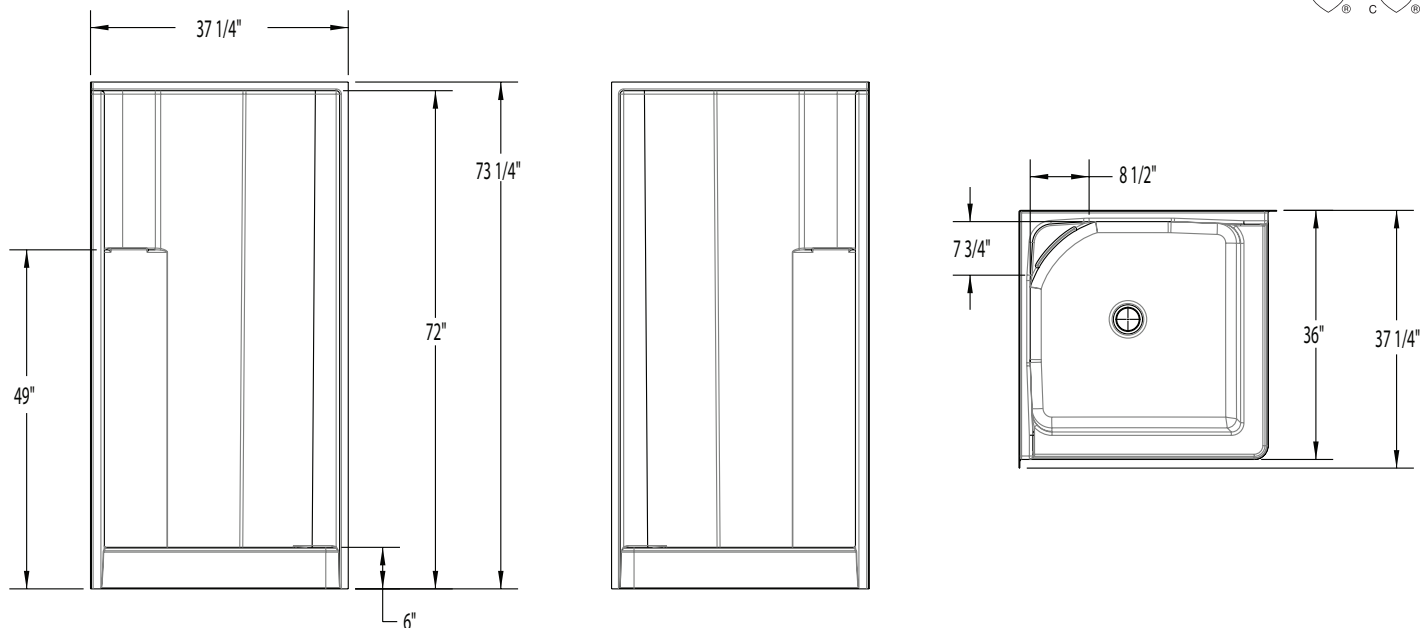

1362C – EVERYDAY SHOWERS

inches (mm)

36 x 36 x 72 (915 x 915 x 1830) • Fax on Demand #1008

FEATURES

- Shower stall
- Smooth wall finish
- Corner design
- Molded toiletry shelf
- Decorative border at top and base
- Slip-resistant textured bottom
- Center drain
- Gelcoat surface
- 3-year limited warranty

COLOR & TRIM OPTIONS

Stock	Premium
Almond	Black
Biscuit	Mexican Sand
Bone	Sand Bar
Linen	
Sterling Silver	
White	

1362C

36 x 36 x 72 (915 x 915 x 1830)
inches (mm)

FEATURES lbs (kg) Dimensional Tolerance $\pm \frac{3}{16}$ ". Dimensions needed for site preparation should be measured from the unit. Aquatic assumes no responsibility for preparatory work.

Model #	Material	Wall Finish	Pieces	Drain	Seat	Net Wt.	Pkg. Wt.
Shower #1362C	Gelcoat	Smooth	1	Center	-	80 (36)	85 (39)

DIMENSIONS

Specifications	inches (mm)
Width: Overall / Net	37 1/4 (945) / 36 (915)
Depth: Overall / Net	37 1/4 (945) / 36 (915)
Height: Overall / Net	73 1/4 (1860) / 72 (1830)
Enclosure Opening	31 1/2 x 31 1/2 (800 x 800)
Skirt Height	6 (150)
Drain Rough-In (from Back Wall)	15 3/4 (400)
Drain Rough-In (from Side Wall)	15 3/4 (400)
Drain: Diameter / Clearance	3 1/4 (85) / 3/4 (20)

FRAMING DIMENSIONS inches (mm)

Type	D Depth	W Width	H Height	A	B	C
Alcove	37 1/4 (945)	37 1/4 (945)	73 1/4 (1860)	Box Out	15 3/4 (400)	15 3/4 (400)