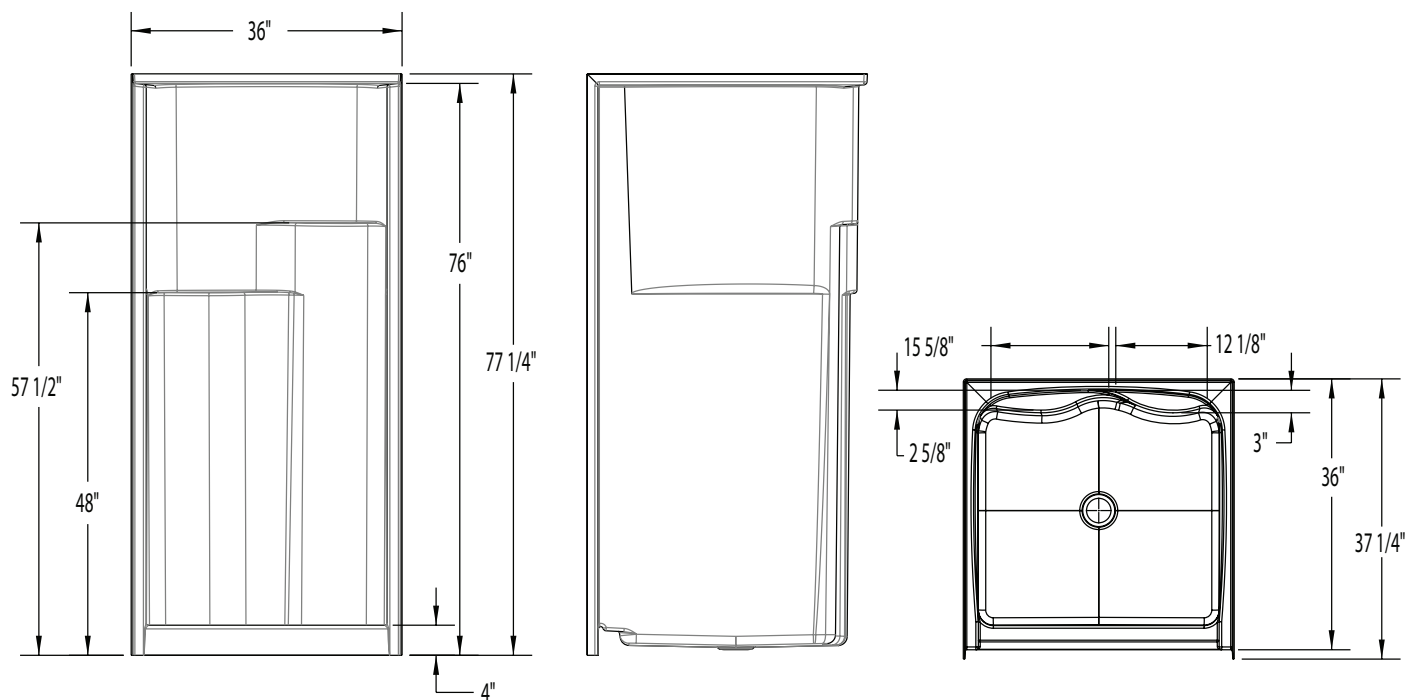

1363ST – EVERYDAY SHOWERS

inches (mm)

36 x 36 x 76 (915 x 915 x 1930) • Fax on Demand #1251

FEATURES

- Shower stall
- Smooth wall finish
- Integral toiletry shelves
- Slip resistant, textured bottom
- Center drain
- Gelcoat surface
- 5-year limited warranty

1363ST

36 x 36 x 76 (915 x 915 x 1930)
inches (mm)

FEATURES lbs (kg) Dimensional Tolerance $\pm \frac{3}{16}$ ". Dimensions needed for site preparation should be measured from the unit. Aquatic assumes no responsibility for preparatory work.

Model #	Material	Wall Finish	Pieces	Drain	Seat	Net Wt.	Pkg. Wt.
Shower #1363ST	Gelcoat	Smooth	1	Center	-	95 (43)	100 (45)

DIMENSIONS

Specifications	inches (mm)
Width: Overall / Net	36 (915)
Depth: Overall / Net	37 1/4 (945) / 36 (915)
Height: Overall / Net	77 1/4 (1960) / 76 (1930)
Enclosure Opening	32 (815)
Skirt Height	4 (100)
Drain Rough-In (from Back Wall)	17 1/2 (445)
Drain Rough-In (from Side Wall)	18 (455)
Drain: Diameter / Clearance	3 1/4 (85) / 3/4 (20)

FRAMING DIMENSIONS inches (mm)

Type	D Depth	W Width	H Height	A	B	C
Alcove	37 1/4 (945)	36 1/8 (920)	-	Box Out	18 (455)	17 1/2 (445)