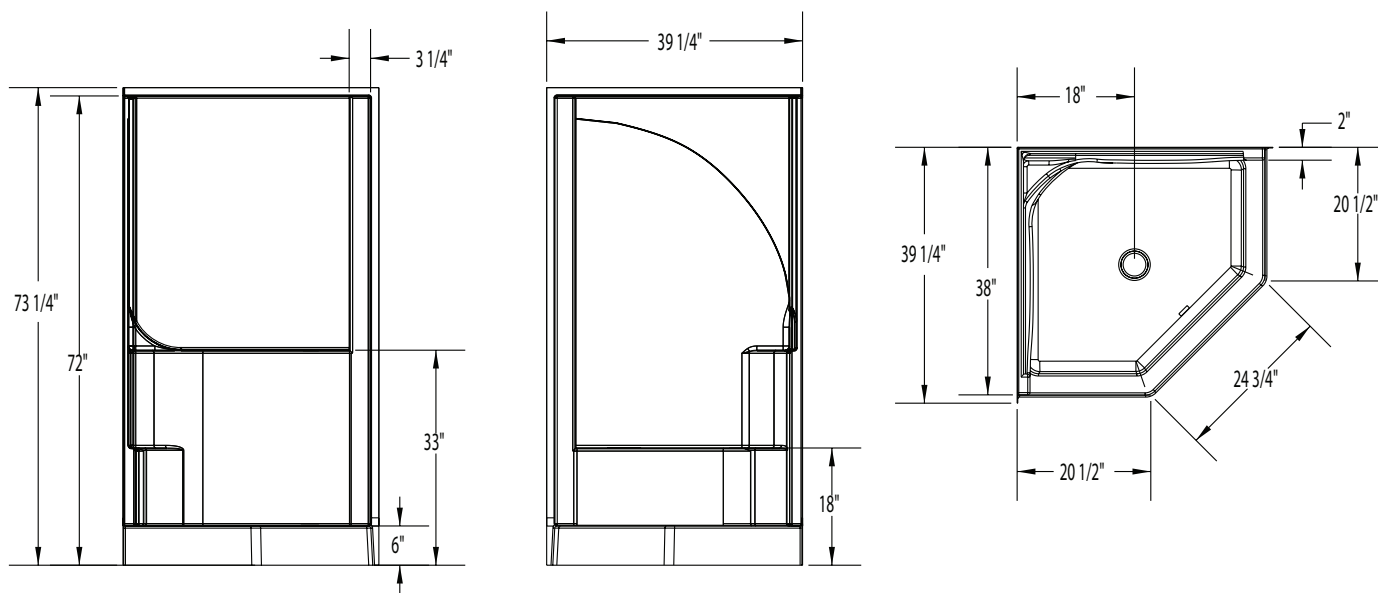

1382NA2P – REMODELINE SECTIONALS

inches (mm)

38 x 38 x 72 (965 x 965 x 1830) • Fax on Demand #3005

FEATURES

- 2-piece shower
- Smooth wall
- Neo-angle corner design
- Molded toiletry shelf
- Requires 56" turning space
- Center drain
- Gelcoat surface
- 5-year limited warranty

COLOR & TRIM OPTIONS

Stock	Premium
Almond	Black
Biscuit	Mexican Sand
Bone	Sand Bar
Linen	
Sterling Silver	
White	

1382NA2P

38 x 38 x 72 (965 x 965 x 1830)
inches (mm)

FEATURES lbs (kg) Dimensional Tolerance $\pm \frac{3}{16}$ ". Dimensions needed for site preparation should be measured from the unit. Aquatic assumes no responsibility for preparatory work.

Model #	Material	Wall Finish	Pieces	Drain	Seat	Net Wt.	Pkg. Wt.
Shower #1382NA2P	Gelcoat	Smooth	2	Center	-	84 (38)	89 (40)

DIMENSIONS

Specifications	inches (mm)
Width: Overall / Net	39 1/4 (995) / 38 (965)
Depth: Overall / Net	39 1/4 (995) / 38 (965)
Height: Overall / Net	73 1/4 (1860) / 72 (1830)
Enclosure Opening	17 5/8 x 23 7/8 x 17 5/8 (450 x 605 x 450)
Skirt Height	6 (150)
Drain Rough-In (from Back Wall)	18 (455)
Drain Rough-In (from Side Wall)	18 (455)
Drain: Diameter / Clearance	3 1/4 (85) / 3/4 (20)

FRAMING DIMENSIONS inches (mm)

Type	D Depth	W Width	H Height	A	B	C
Alcove	39 1/4 (995)	39 1/4 (995)	-	Box Out	18 (455)	18 (455)