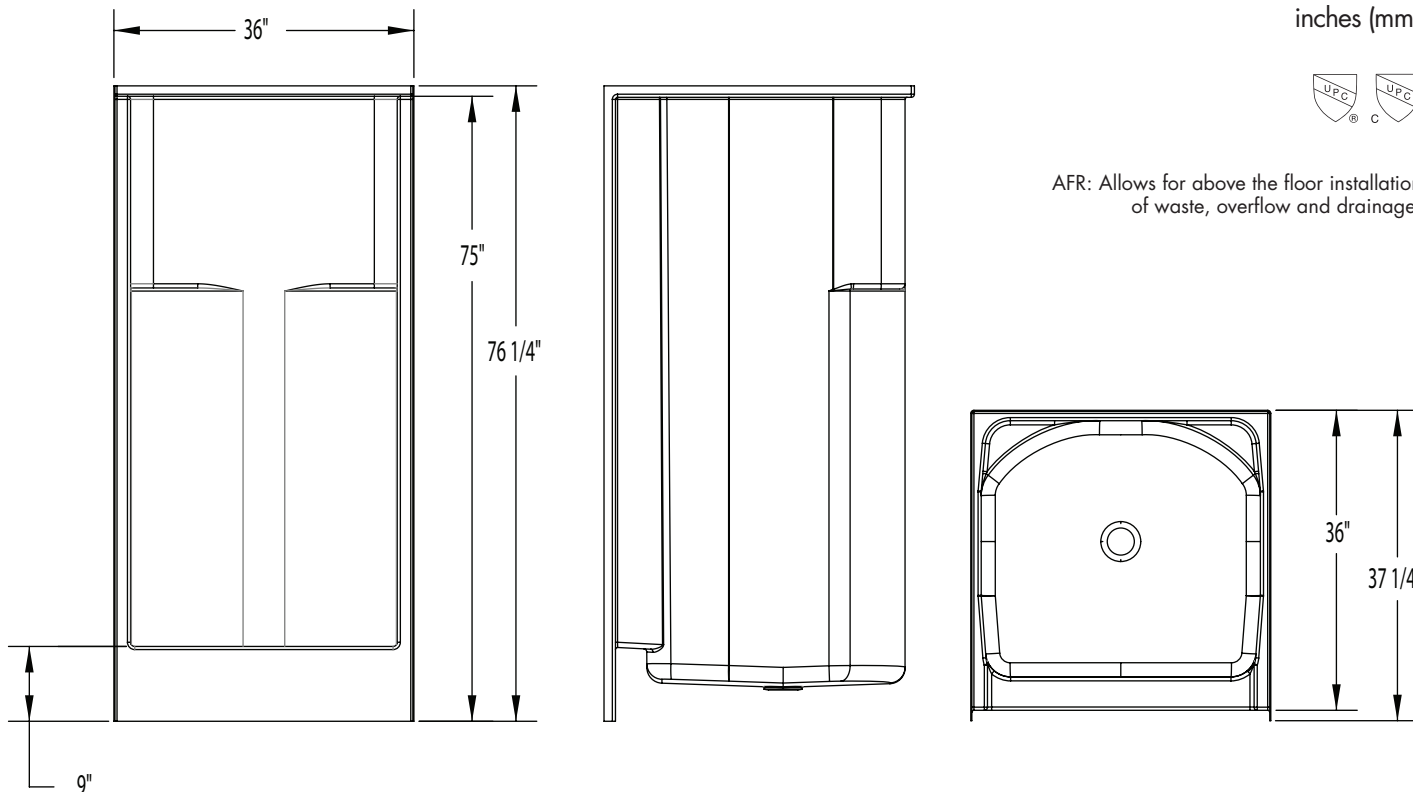

# 1363CM

36 x 36 x 75 (915 x 915 x 1905)  
inches (mm)

AFR: Allows for above the floor installation of waste, overflow and drainage.

**FEATURES** lbs (kg) Dimensional Tolerance  $\pm \frac{3}{8}$ ". Dimensions needed for site preparation should be measured from the unit. Aquatic assumes no responsibility for preparatory work.

## DIMENSIONS

Specifications	inches (mm)
Width: Overall / Net	36 (915)
Depth: Overall / Net	37 1/4 (945) / 36 (915)
Height: Overall / Net	76 1/4 (1935) / 75 (1905)
Enclosure Opening	32 (815)
Skirt Height	9 (230)
Drain Rough-In (from Back Wall)	15 3/4 (400)
Drain Rough-In (from Side Wall)	18 (455)
Drain: Diameter / Clearance	3 1/4 (85) / 3 3/4 (95)

## FRAMING DIMENSIONS inches (mm)

Type	D Depth	W Width	H Height	A	B	C
Alcove	37 1/4 (945)	36 1/8 (920)	-	Box Out	18 (455)	15 3/4 (400)