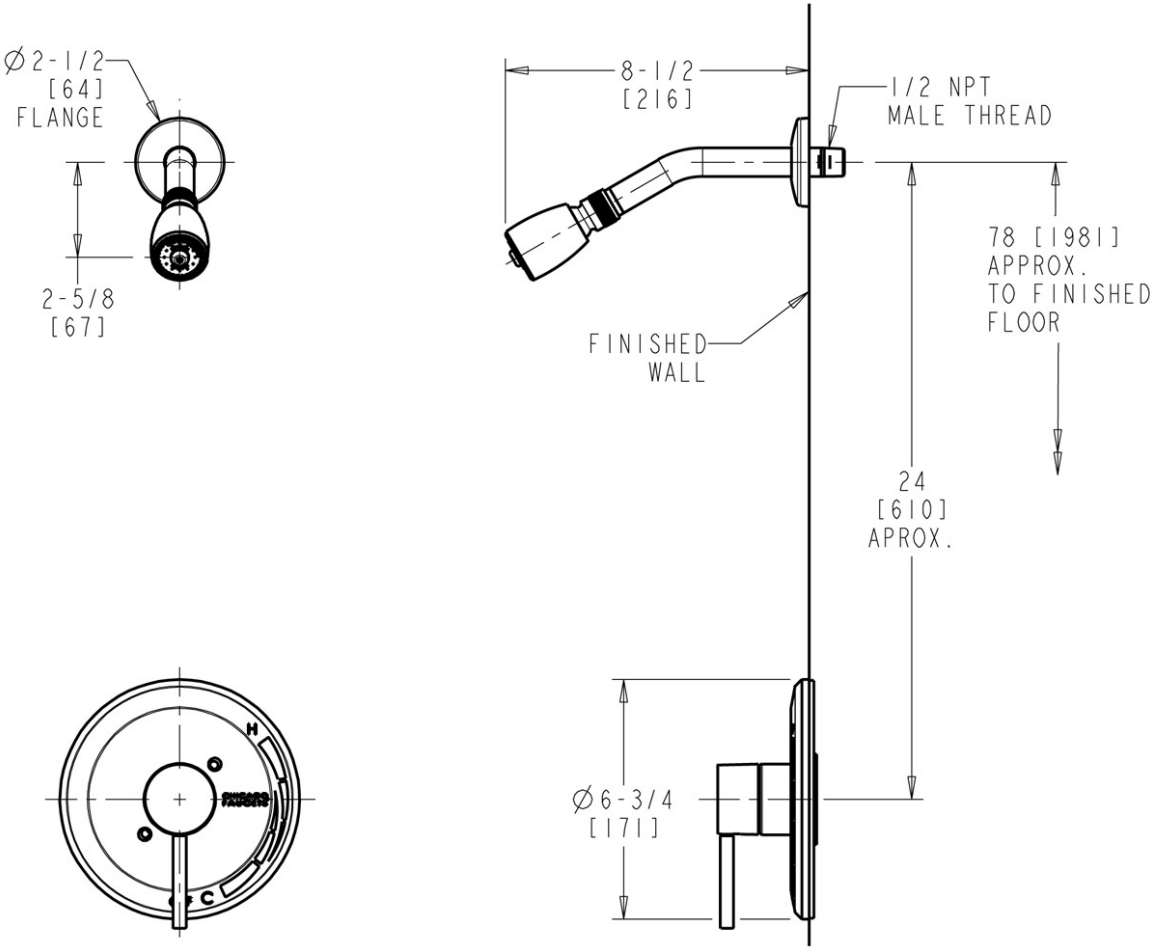

Tub and Showers

Product Type

Wall Mounted Pressure Balancing Shower Trim Kit with Shower Head

Features & Specifications

- Pressure Balancing
- 2.5 GPM Max. Flow Rate @ 80 PSI Shower Head with Ball Joint
- Includes Showerhead Arm and Wall Flange
- Embossed and Color Coded Indexing on Wall Plate
- 1910-002KJKCP Shower Valve Trim

Contractor _____

Submitted as Shown Submitted with Variations

Date _____

Architect/Engineer Specification

Chicago Faucets No. SH-TK1-02-000, Wall Mounted Pressure Balancing Shower Trim Kit with Shower Head, Chrome Plated solid brass construction. 2.5 GPM Max. Flow Rate @ 80 PSI Shower Head with Ball Joint. Includes Showerhead Arm and Wall Flange. Embossed and Color Coded Indexing on Wall Plate. 1910-002KJKCP Shower Valve Trim. .