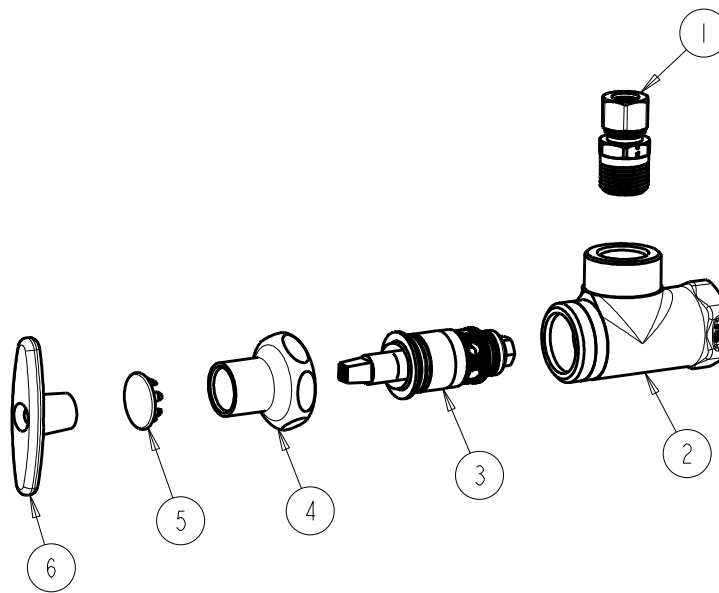

REPAIR PARTS

BY: JAR DATE: 10-13-11
CHK:  REV:

FITTING NO.

1012-ABCP

SUBMITTED MODEL NO.

ITEM NO.

ITEM	PART NO.	DESCRIPTION
1	1022-007KJKABRCF	COMP. FITTING 3/8 TUBE X 3/8 NPT
2	—	VALVE BODY (NOT SOLD SEPERATELY)
3	217-XTLHJKABNF	CARTRIDGE, SLO-COMPRESSION
4	1-246JKCP	NUT, CAP LOOSE KEY 1-1/8-18 UNEF
5	1-144JKCP	BUTTON
6	293-006JKRCF	TEE HANDLE & SCREW