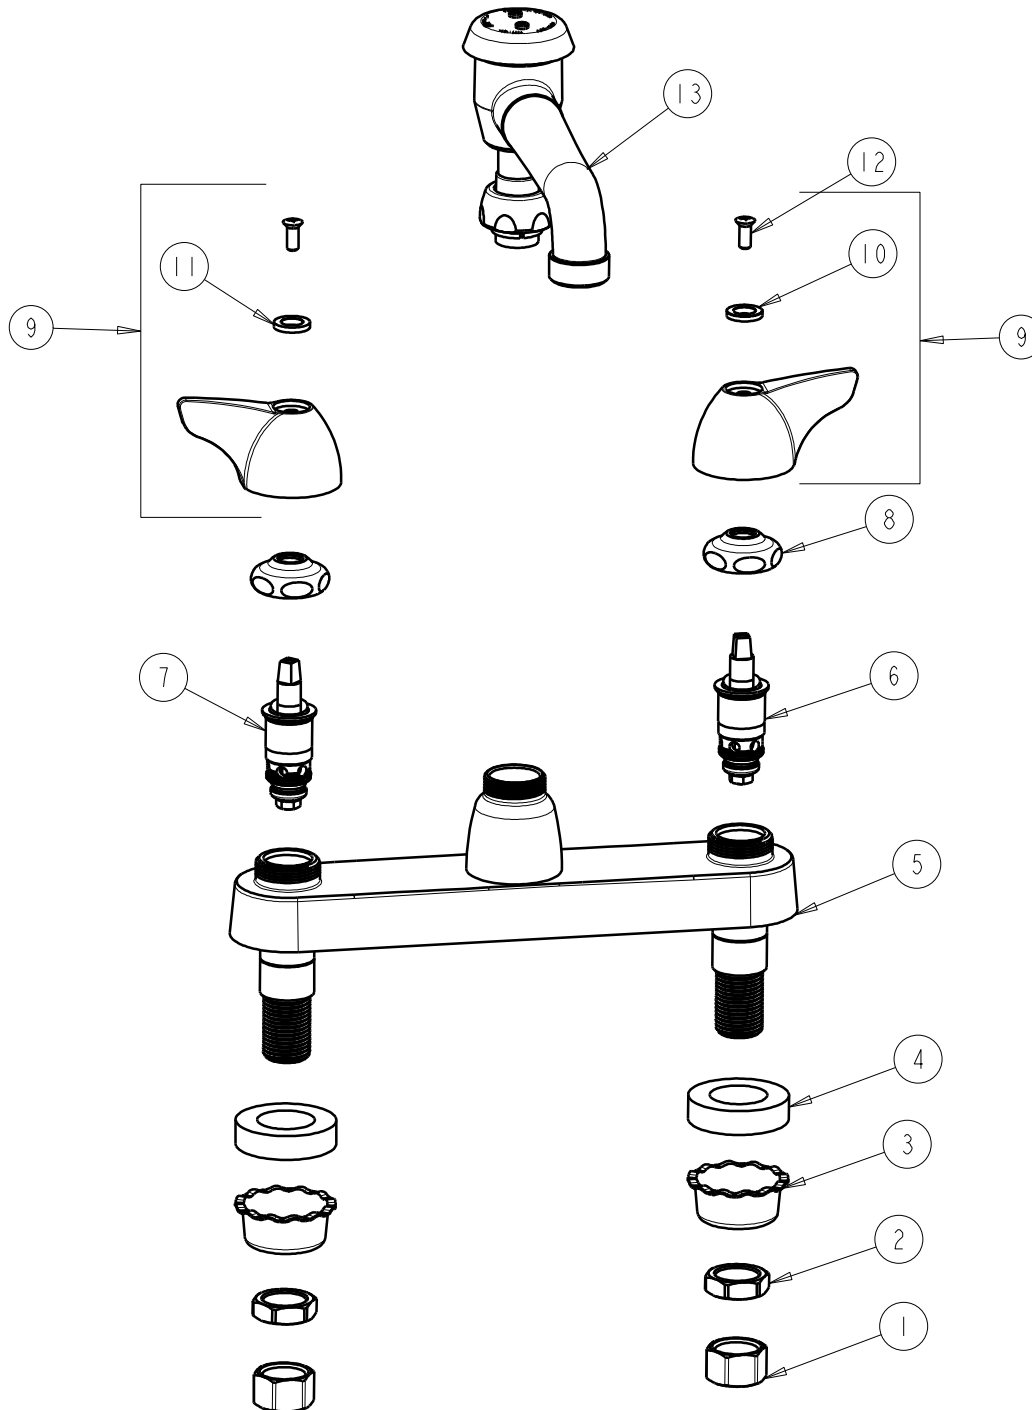

**CHICAGO FAUCETS**  
a Geberit company

2100 South Clearwater Drive  
Des Plaines, IL 60018  
Phone: 847-803-5000  
Fax: 847-803-5454  
www.chicagofaucets.com

**REPAIR PARTS**

FITTING NO.

**1100-L5VBCP**

SUBMITTED MODEL NO.

BY: SID DATE: 03-12-09

CHK: *[Signature]* REV:

ITEM NO.

**FOR TECHNICAL ASSISTANCE**  
1-800-TEC-TRUE (1-800-832-8783)

ITEM	PART NO.	DESCRIPTION	ITEM	PART NO.	DESCRIPTION
1	49-005JKRBF	COUPLING NUT	8	1-214JKCP	CAP
2	49-004JKRBF	LOCKNUT	9	1000-PRJKCP	WING HANDLE ASSEMBLY (PAIR)
3	1797-114JKNF	BASIN COCK WASHER	10	633-123JKNF	INDEX BUTTON (BLUE)
4	555-313JKNF	WASHER	11	633-023JKNF	INDEX BUTTON (RED)
5	—	VALVE BODY (NOT SOLD SEPARATELY)	12	420-010JKRCF	SCREW, 10-32 UNC PH 1/2
6	1-099XTJKNF	QUATURN UNIT (RH)	13	L5VBJKCP	FOR PARTS SEE L5VBJKCP
7	1-100XTJKNF	QUATURN UNIT (LH)			