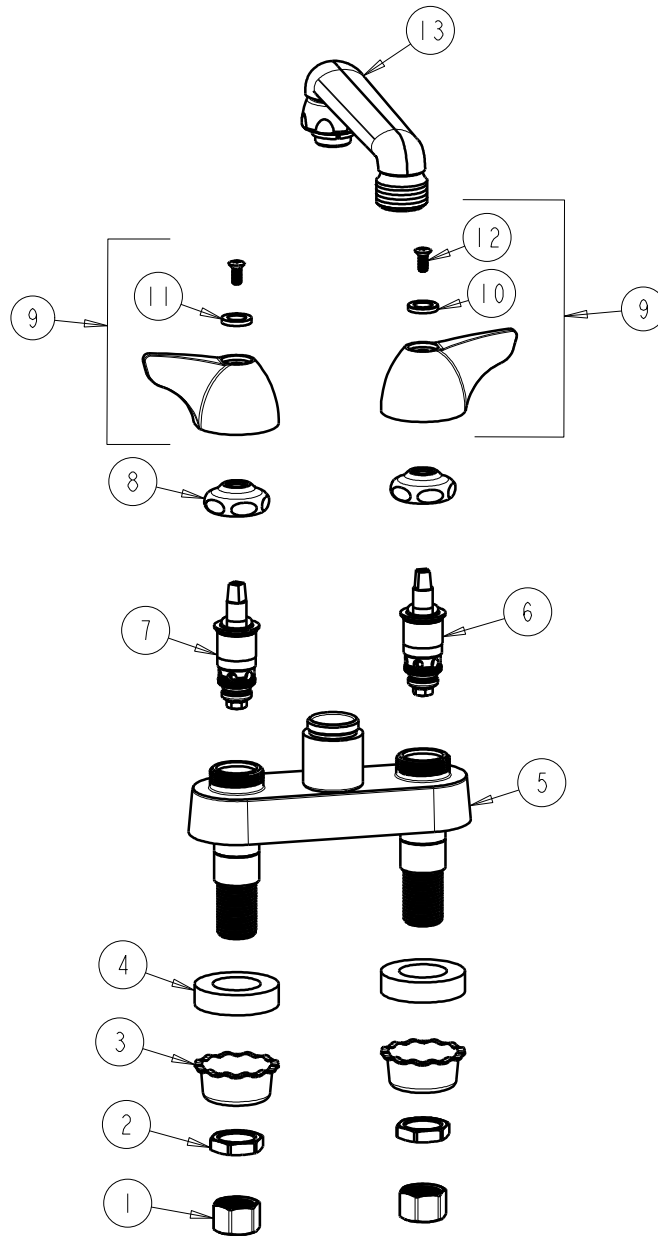

CHICAGO FAUCETS
a Geberit company

2100 South Clearwater Drive
Des Plaines, IL 60018
Phone: 847-803-5000
Fax: 847-803-5454
www.chicagofaucets.com

REPAIR PARTS

FITTING NO.

1891-E2CP

SUBMITTED MODEL NO.

ITEM NO.

BY: JAR DATE: 05-19-09

CHK: *JAR* REV:

FOR TECHNICAL ASSISTANCE
1-800-TEC-TRUE (1-800-832-8783)

ITEM	PART NO.	DESCRIPTION
1	49-005JKRBF	COUPLING NUT
2	49-004JKRBF	LOCKNUT
3	1797-114JKNF	BASIN COCK WASHER
4	555-313JKNF	WASHER
5	—	VALVE BODY (NOT SOLD SEPERATELY)
6	1-099XTJKNF	QUATURN UNIT (RH)
7	1-100XTJKNF	QUATURN UNIT (LH)
8	1-214JKCP	CAP
9	1000-PRJKCP	WING HANDLE ASSEMBLY (PAIR)
10	633-123JKNF	INDEX BUTTON (BLUE)
11	633-023JKNF	INDEX BUTTON (RED)
12	420-010JKRCF	SCREW, 10-32 UNC PH 1/2
13	S6E2JKCP	FOR PARTS SEE S6E2JKCP