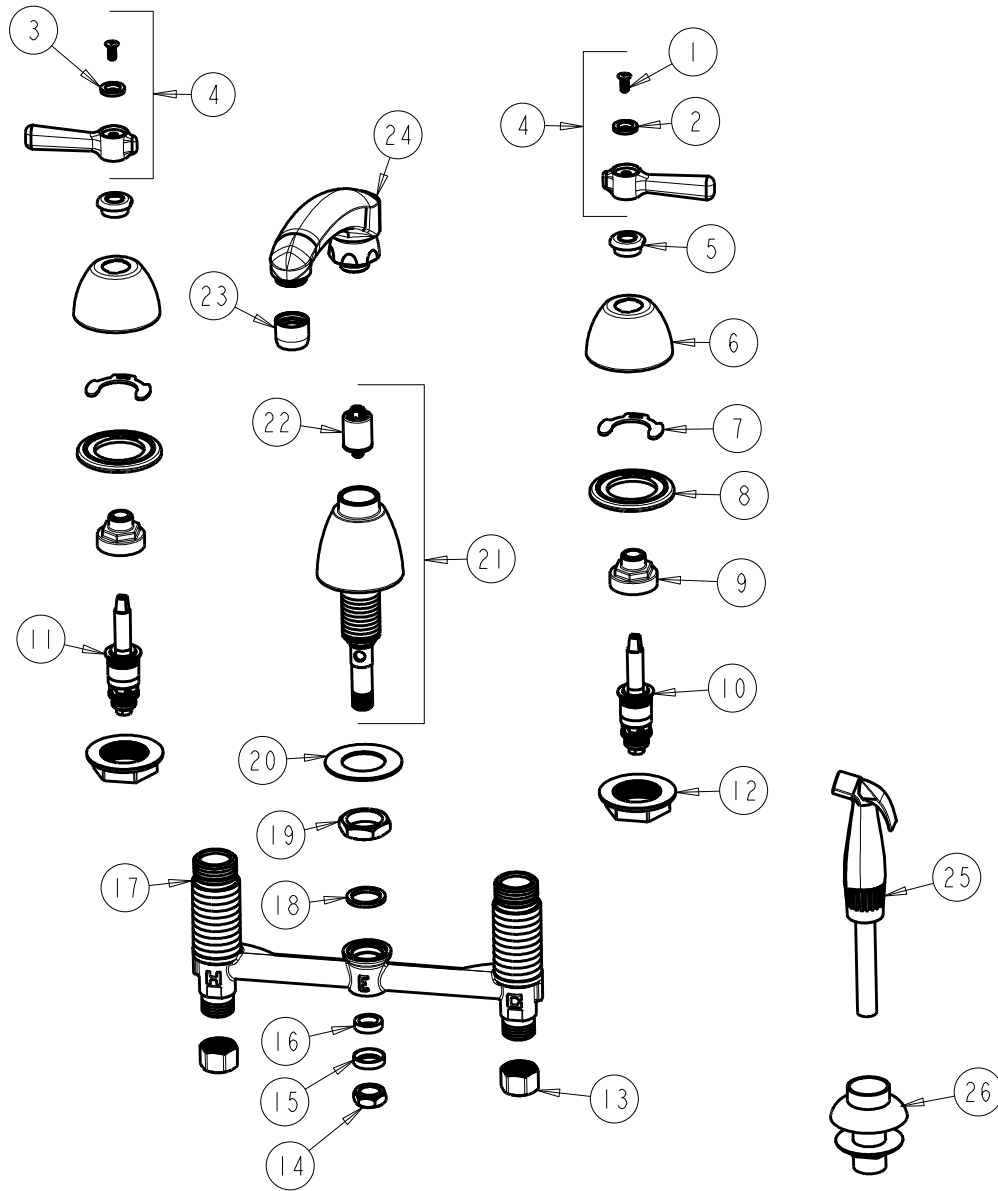

CHICAGO FAUCETS
a Geberit company

2100 South Clearwater Drive
Des Plaines, IL 60018
Phone: 847-803-5000
Fax: 847-803-5454
www.chicagofaucets.com

REPAIR PARTS

BY: JAR DATE: 07-13-11
CHK: REV:

FITTING NO.
200-AL8E35ABCP
SUBMITTED MODEL NO.

ITEM NO.

FOR TECHNICAL ASSISTANCE
1-800-TEC-TRUE (1-800-832-8783)

ITEM	PART NO.	DESCRIPTION	ITEM	PART NO.	DESCRIPTION
1	420-010JKRCF	SCREW, 10-32 UNC PH 1/2	14	689-013JKRBF	LOCKNUT FOR LAVATORY FITTINGS
2	633-123JKNF	INDEX BUTTON (BLUE)	15	250-087JKRBF	RETAINER
3	633-023JKNF	INDEX BUTTON (RED)	16	1797-029JKNF	RUBBER WASHER
4	369-PRJKCP	LEVER HANDLE ASSEMBLY (PAIR)	17	—	BODY, VALVE
5	422-113JKCP	ESCUTCHEON NUT	18	250-200JKNF	GASKET
6	250-082JKCP	ESCUTCHEON	19	250-054JKRBF	LOCKNUT
7	200-009JKNF	CLIP, RETAIN	20	50-014JKNF	STEEL WASHER
8	888-026JKNF	WASHER, SEALING	21	785-203JKKCP	SIDE SPRAY SPOUT BASE ASSEMBLY
9	274-014JKRBF	NUT, CAP	22	1103-006JKNF	DIVERTER VALVE
10	377-XTRHJKABNF	RH QUATURN CARTRIDGE	23	E35JKCP	SOFTFLO AERATOR 1.5 GPM
11	377-XTLHJKABNF	LH QUATURN CARTRIDGE	24	L8LESSE3JKCP	FOR PARTS SEE L8LESSE3JKCP
12	250-004JKNF	LOCKNUT	25	1103-009JKJNF	HOSE ASSEMBLY
13	49-005JKRBF	COUPLING NUT	26	1103-014KJKNF	FLANGE ASSEMBLY (BLACK)