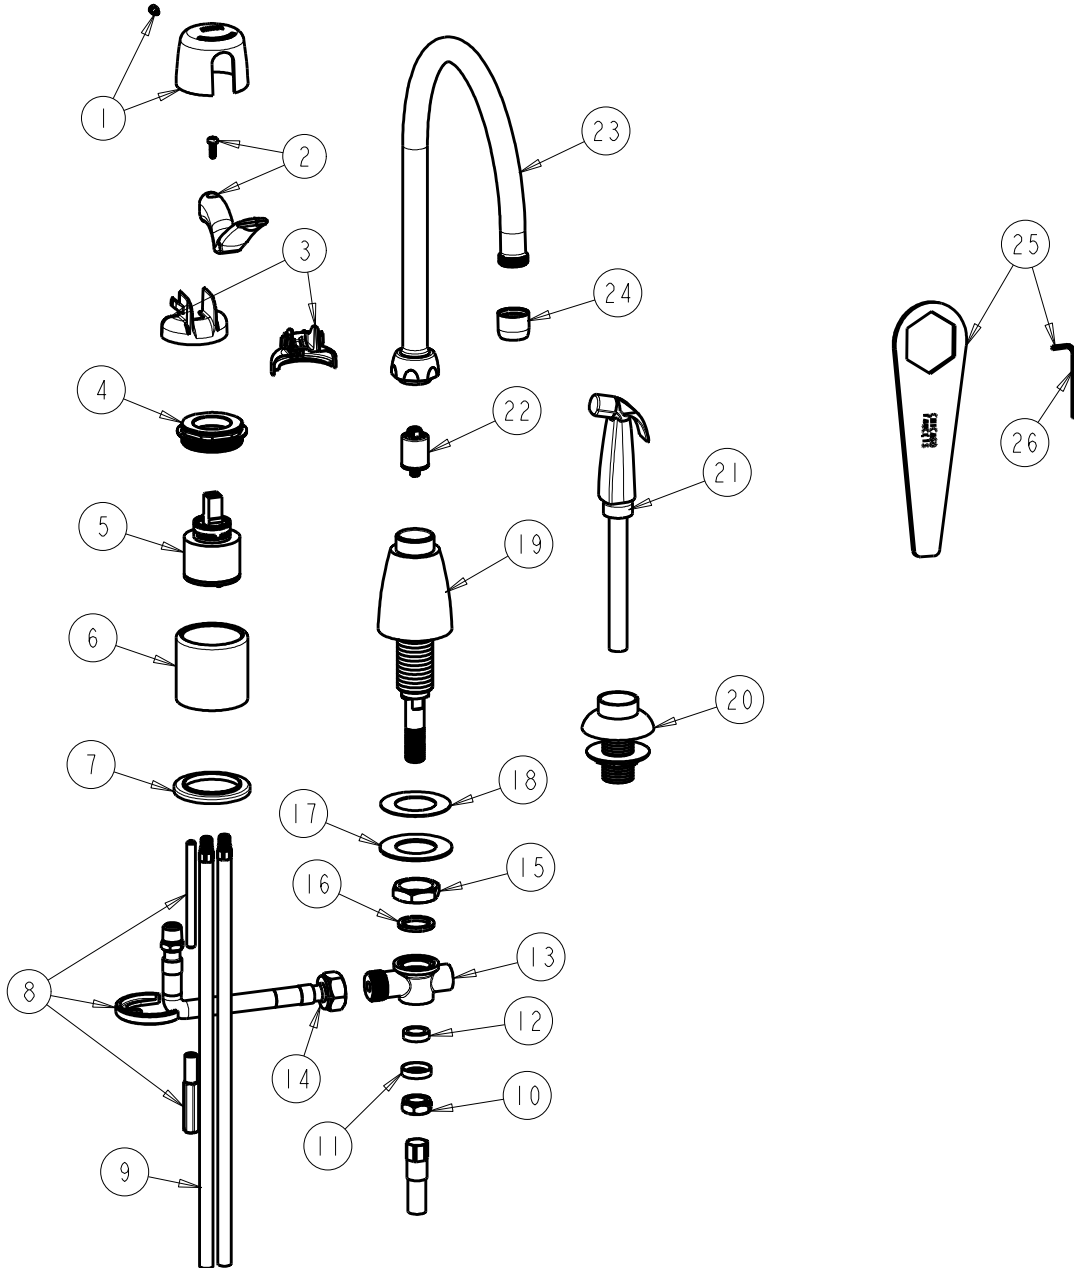

CHICAGO FAUCETS
a Geberit company

2100 South Clearwater Drive
Des Plaines, IL 60018
Phone: 847-803-5000
Fax: 847-803-5454
www.chicagofaucets.com

REPAIR PARTS

FITTING NO.

2304-E35ABCP

SUBMITTED MODEL NO.

ITEM NO.

FOR TECHNICAL ASSISTANCE
1-800-TEC-TRUE (1-800-832-8783)

BY: SID DATE: 05-04-12

CHK: *[Signature]* REV:

ITEM	PART NO.	DESCRIPTION	ITEM	PART NO.	DESCRIPTION
1	2200-122KJKCP	CAP AND SCREW ASSEMBLY	14	250-006KJKNF	HOSE CONNECTION
2	2200-225KJKCP	LEVER HANDLE ASSEMBLY	15	250-054JKRBF	LOCKNUT
3	2200-021KJKNF	CARTRIDGE SPIN CAP ASSEMBLY	16	250-200JKNF	GASKET
4	2200-116JKRCF	NUT, HOLDDOWN	17	50-014JKNF	STEEL WASHER
5	2300-XJKNF	40 mm SINGLE LEVER CARTRIDGE	18	739-056JKNF	RUBBER WASHER
6	-----	BODY (NOT SOLD SEPARATELY)	19	890-359KJKCP	SPOUT BASE ASSEMBLY
7	2300-014JKCP	FLANGE, BODY	20	1103-014KJKNF	FLANGE ASSEMBLY (BLACK)
8	2200-015KJKNF	HOLDDOWN KIT	21	1103-009KJKNF	SPRAY AND HOSE ASSEMBLY
9	50-101KJKNF	SUPPLY TUBE ASSEMBLY	22	1103-006JKNF	DIVERTER VALVE
10	689-013JKRBF	LOCKNUT FOR LAVATORY FITTINGS	23	GN8AJKCP	SPOUT
11	250-087JKRBF	RETAINER	24	E35JKCP	SOFTFLO AERATOR 1.5 GPM
12	1797-029JKNF	RUBBER WASHER	25	2200-002KJKNF	WRENCH & HEX KEY
13	2300-016JKRBF	TEE ASSEMBLY	26	665-505JKNF	3/32" HEX KEY