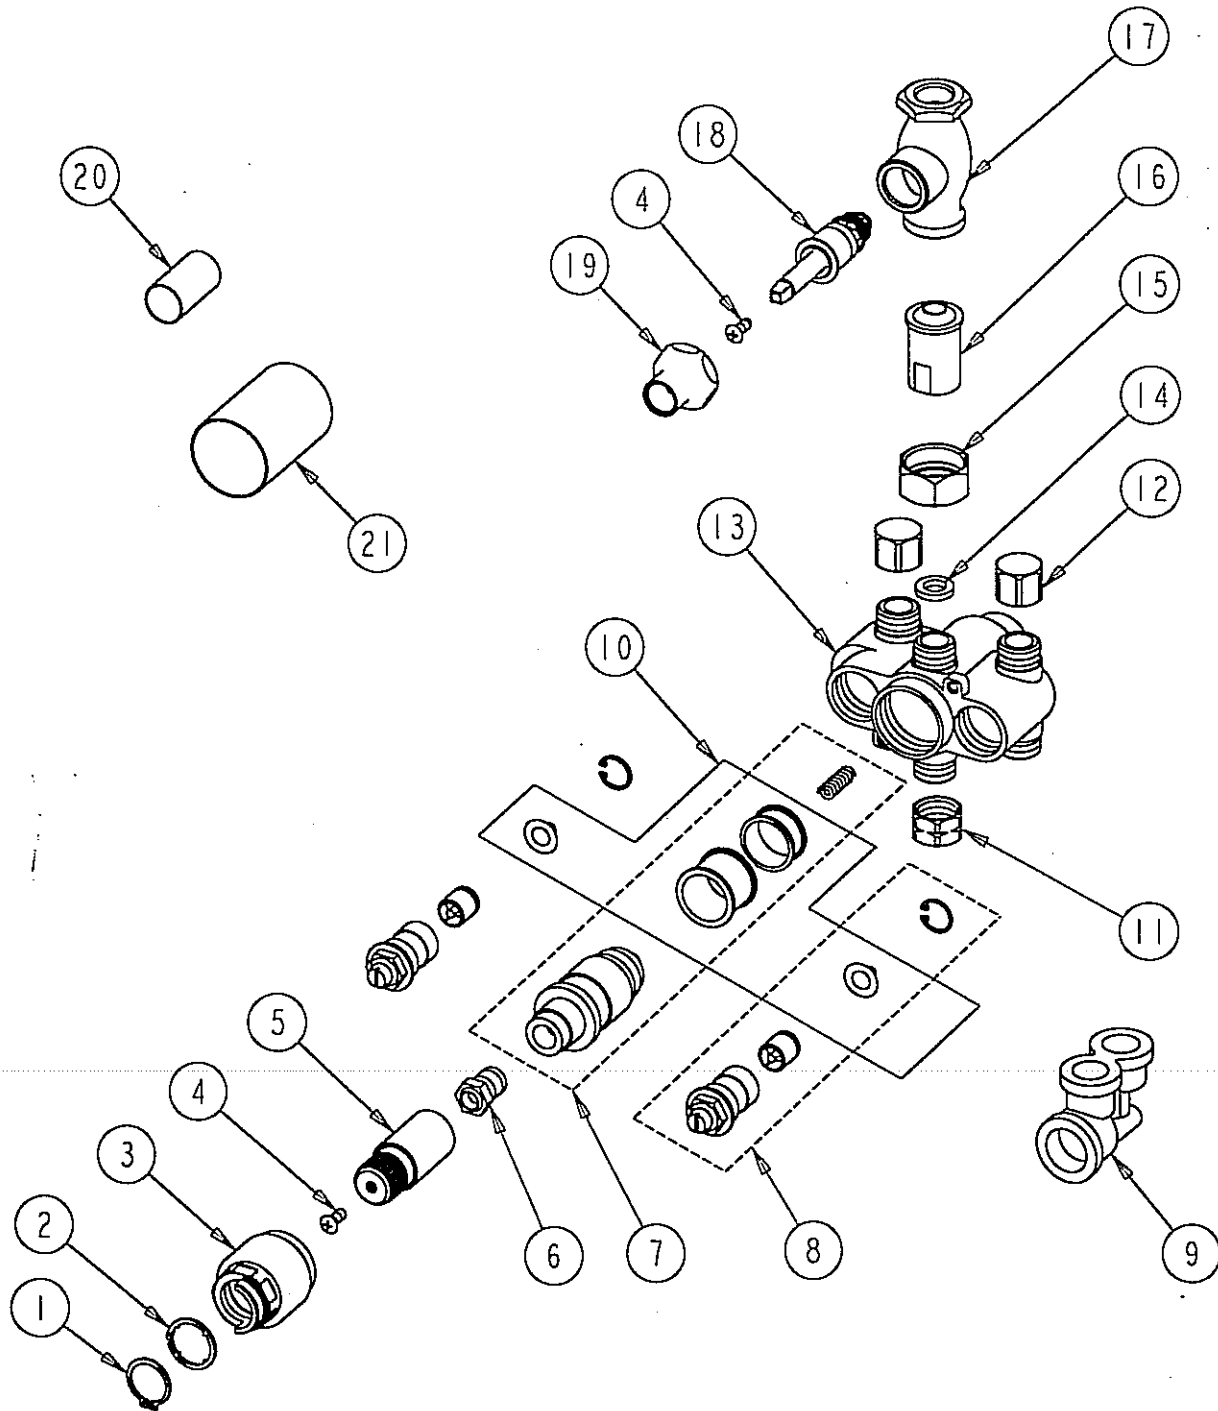

# PARTS LIST

BY: AJZ  
CHK'D: *QJL EK*

FINISH:  
DATE:

CHROME  
4-28-99

2500VO

ITEM NO.	PART NO.	DESCRIPTION	ITEM NO.	PART NO.	DESCRIPTION
1	2500-016	RETAINER CLIP	12	-----	CAP NUT
2	2500-014	STOP WASHER	13	-----	VALVE BODY (NOT SOLD SEPARATELY)
3	2500-024	NUT, CARTRIDGE	14	2500-007	FIBER WASHER
4	420-010	SCREW (2)	15	-----	NUT (NOT SOLD SEPARATELY)
5	-----	CARTRIDGE STEM	16	-----	ADAPTER (NOT SOLD SEPARATELY)
6	-----	CARTRIDGE NUT	17	-----	BODY (NOT SOLD SEPARATELY)
7	2500X	CARTRIDGE & SPRING	18	377XTRH	RH QUATURN CARTRIDGE
8	2500-025K	INTEGRAL CHECK STOP	19	1-246	CAP
9	2500-017	TWIN ELL	20	-----	SMALL CARDBOARD TUBE
10	2500-023K	FILTER SET	21	-----	LARGE CARDBOARD TUBE
11	-----	CAP NUT			