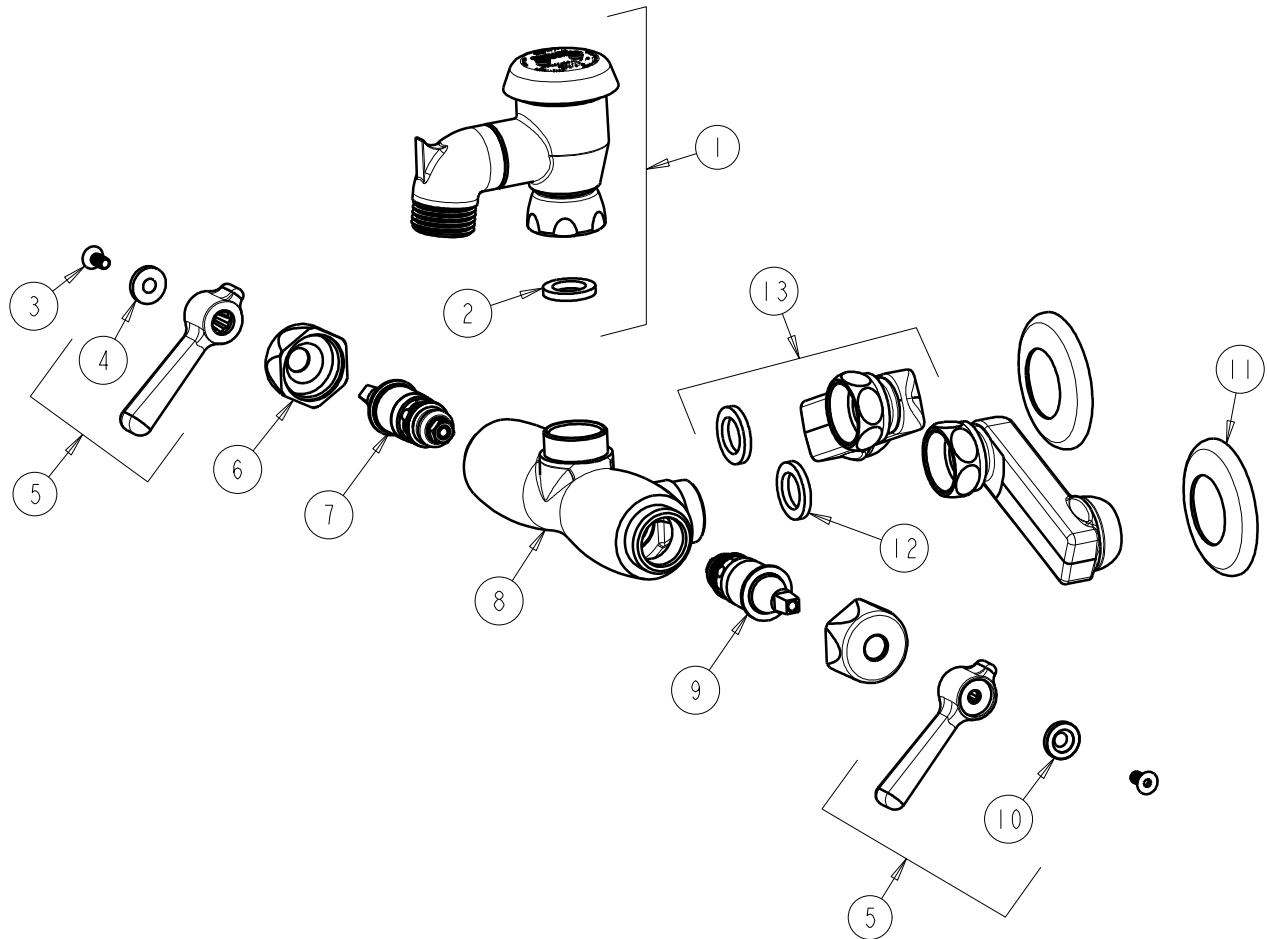

CHICAGO FAUCETS
a Geberit company

2100 South Clearwater Drive
Des Plaines, IL 60018
Phone: 847-803-5000
Fax: 847-803-5454
www.chicagofaucets.com

REPAIR PARTS

FITTING NO.

305-VBVPHCP

SUBMITTED MODEL NO.

ITEM NO.

BY: JAR DATE: 08-04-09

CHK: *[Signature]* REV:

FOR TECHNICAL ASSISTANCE
1-800-TEC-TRUE (1-800-832-8783)

ITEM	PART NO.	DESCRIPTION
1	305-SVBJKCP	SERVICE SINK VB SPOUT
2	340-004JKNF	CELCON WASHER
3	420-020JKNF	SCREW, 1/8 FLAT HEX HEAD X 1/2
4	633-023JKNF	INDEX BUTTON (RED)
5	369-PRJKCP	LEVER HANDLE ASSEMBLY (PAIR)
6	444-005JKCP	CAP
7	1-100XTJKNF	QUATURN UNIT (LH)
8	-----	VALVE BODY (NOT SOLD SEPARATELY)
9	1-099XTJKNF	QUATURN UNIT (RH)
10	633-123JKNF	INDEX BUTTON (BLUE)
11	1-055JKCP	FLANGE
12	1-011JKNF	WASHER, .97 X .62 X .12
13	HJKCP	'H' ARM ASSEMBLY w/WASHER