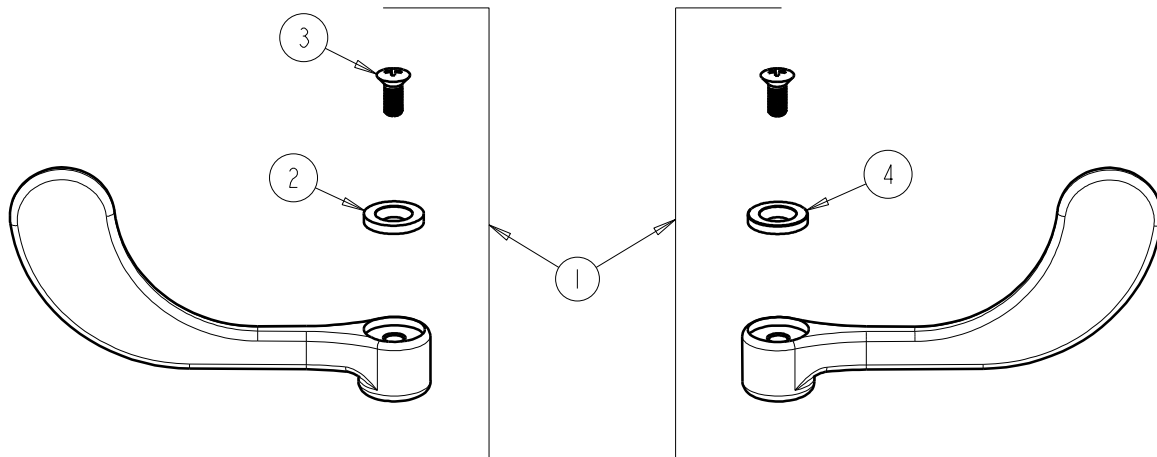

# REPAIR PARTS

BY: JAR    DATE: 05-15-09

CHK: *JAR*    REV:

FITTING NO.

**317-PRJKCP**

SUBMITTED MODEL NO.

ITEM NO.

ITEM	PART NO.	DESCRIPTION
1	317-PRJKCP	HANDLE, 4" WRISTBLADE (PAIR)
2	633-023JKNF	INDEX BUTTON (RED)
3	420-010JKRCF	SCREW, 10-32 UNC PH 1/2
4	633-123JKNF	INDEX BUTTON (BLUE)