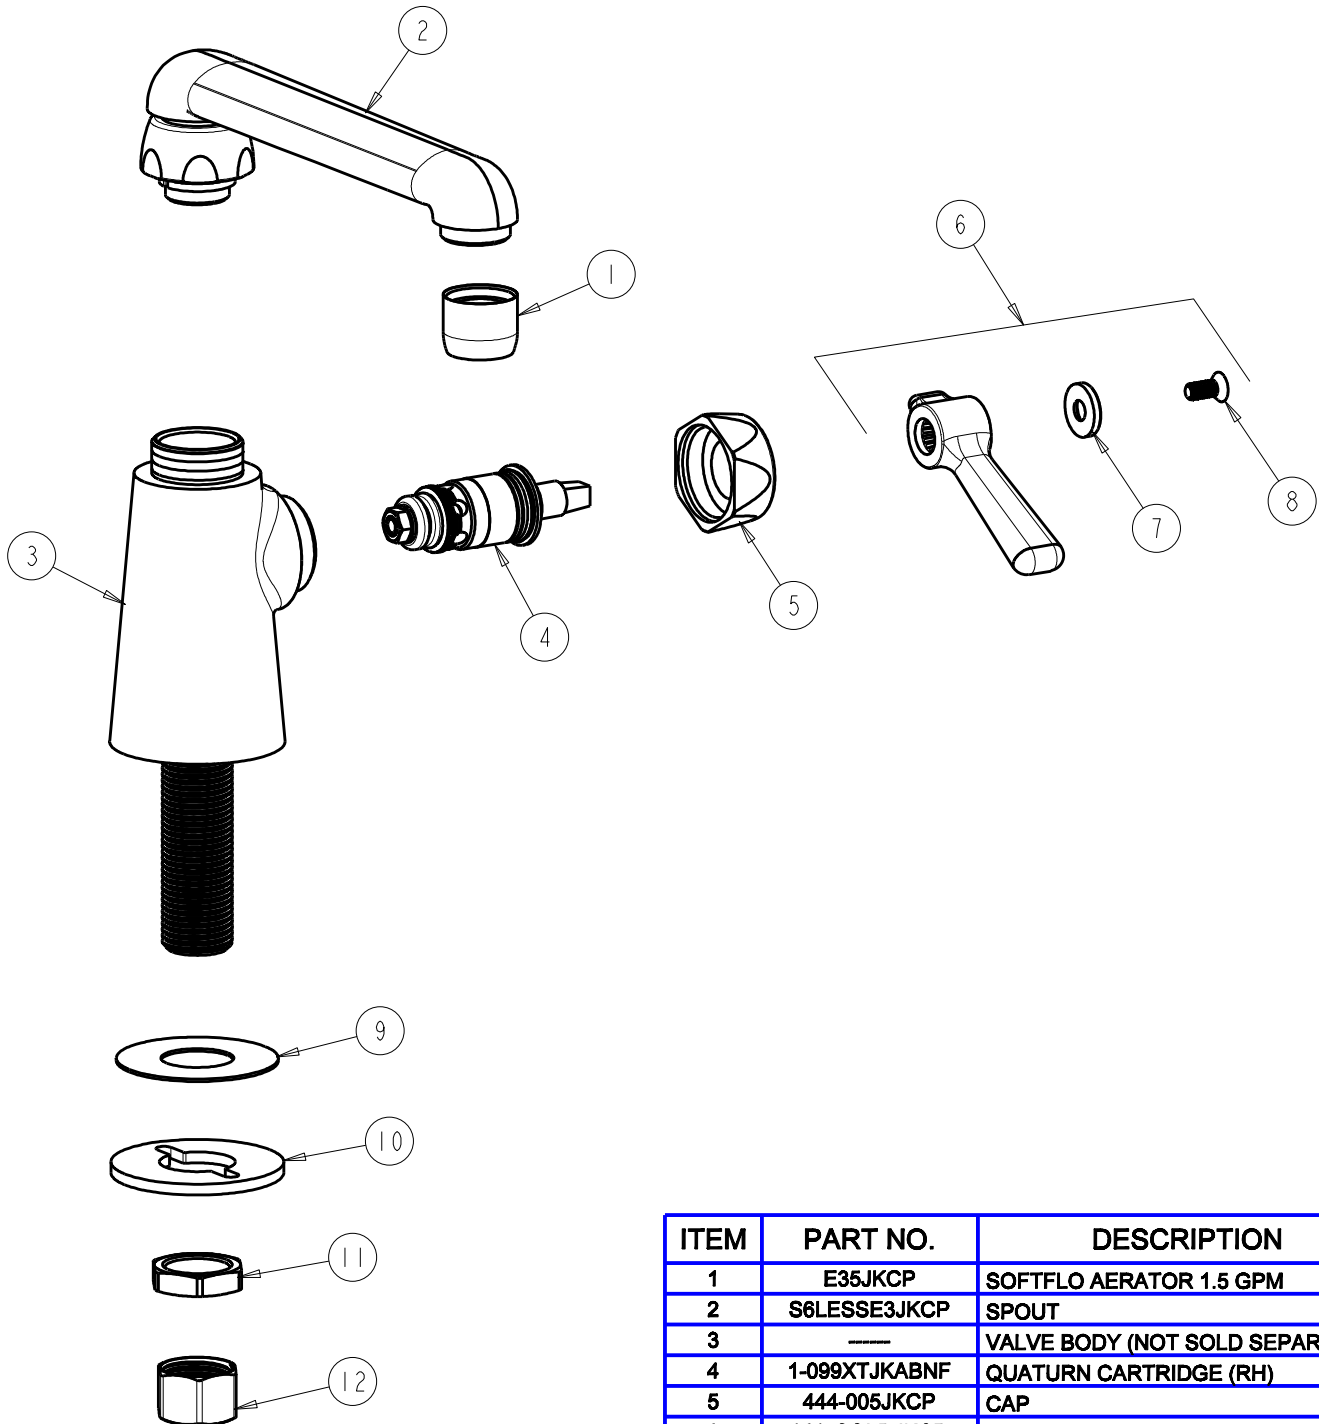

# REPAIR PARTS

BY: SID DATE: 11-17-11

CHK:  REV:

FITTING NO.

**349-E35ABCP**

SUBMITTED MODEL NO.

ITEM NO.

ITEM	PART NO.	DESCRIPTION
1	E35JKCP	SOFTFLO AERATOR 1.5 GPM
2	S6LESSE3JKCP	SPOUT
3	-----	VALVE BODY (NOT SOLD SEPARATELY)
4	1-099XTJKABNF	QUATURN CARTRIDGE (RH)
5	444-005JKCP	CAP
6	369-COLDJKCP	LEVER HANDLE ASSEMBLY
7	633-123JKNF	INDEX BUTTON (BLUE)
8	420-010JKRCF	SCREW, 10-32 UNC PH 1/2
9	52-007JKNF	WASHER, RUBBER
10	807-112JKNF	WASHER
11	49-004JKRBF	LOCKNUT
12	49-005JKRBF	COUPLING NUT