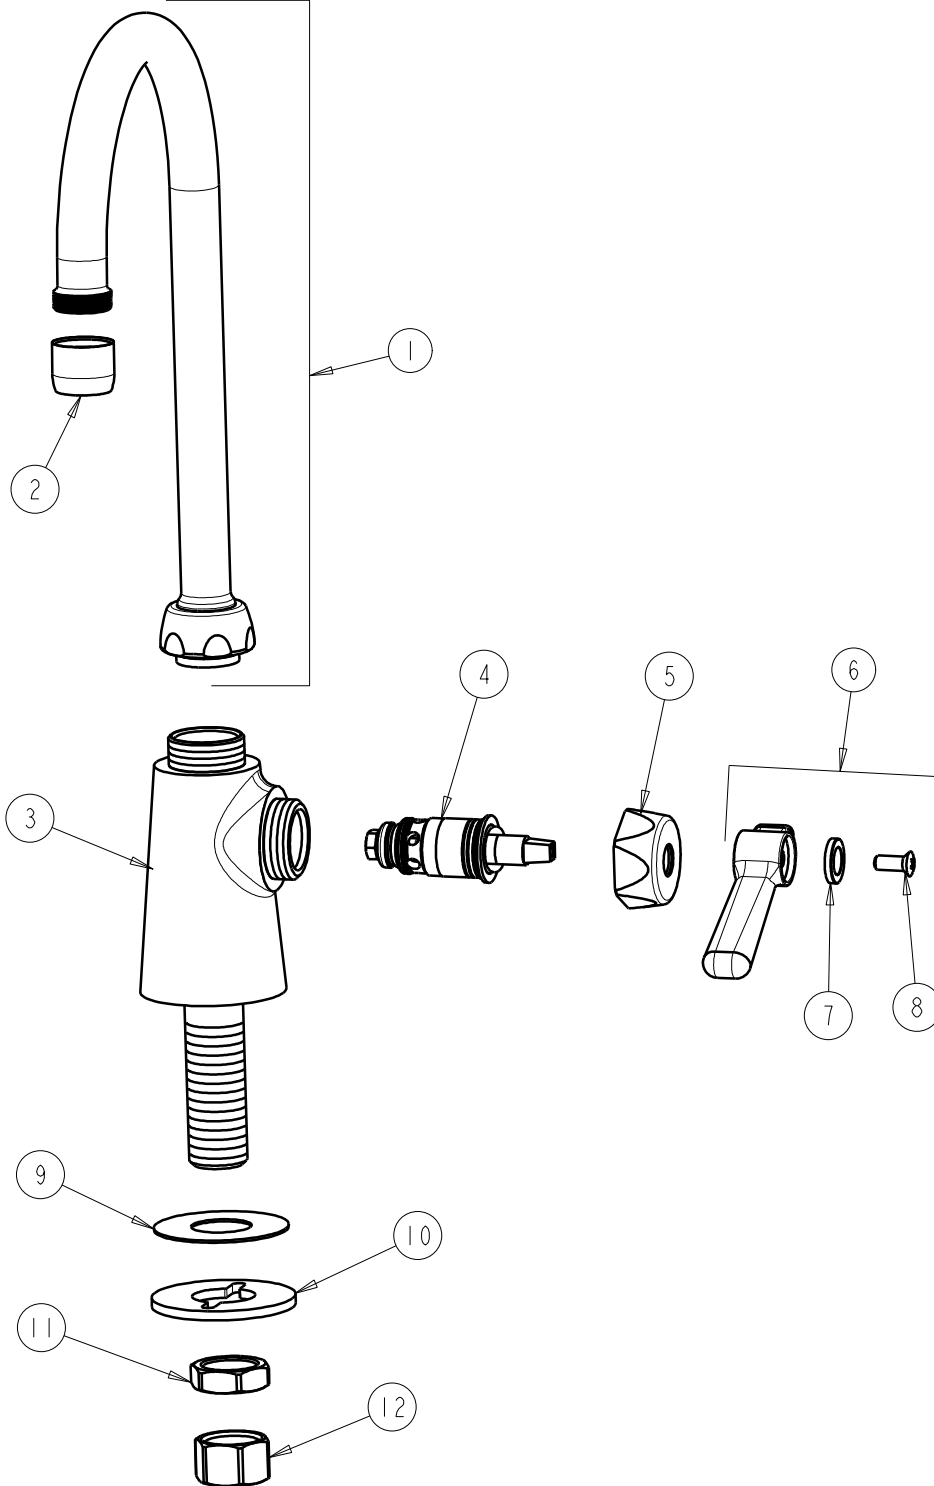

CHICAGO FAUCETS
a Geberit company

2100 South Clearwater Drive
Des Plaines, IL 60018
Phone: 847-803-5000
Fax: 847-803-5454
www.chicagofaucets.com

REPAIR PARTS

FITTING NO.

350-ABCP

SUBMITTED MODEL NO.

ITEM NO.

BY: SID DATE: 10-27-08

CHK: *[Signature]* REV:

FOR TECHNICAL ASSISTANCE
1-800-TEC-TRUE (1-800-832-8783)

ITEM	PART NO.	DESCRIPTION	ITEM	PART NO.	DESCRIPTION
1	GN2AE3JKCP	FOR PARTS SEE GN2AE3JKCP	7	633-123JKNF	INDEX BUTTON (BLUE)
2	E3JKCP	SOFTFLO OUTLET	8	420-010JKRCF	SCREW, 10-32 UNC PH 1/2
3	---	BODY VALVE (NOT SOLD SEPARATELY)	9	52-007JKNF	WASHER, RUBBER
4	AB1-099XTJKNF	QUATURN UNIT (RH)	10	807-112JKNF	WASHER
5	444-005JKCP	CAP	11	49-004JKRBF	LOCKNUT
6	369-COLDJKCP	LEVER HANDLE ASSEMBLY	12	49-005JKRBF	COUPLING NUT