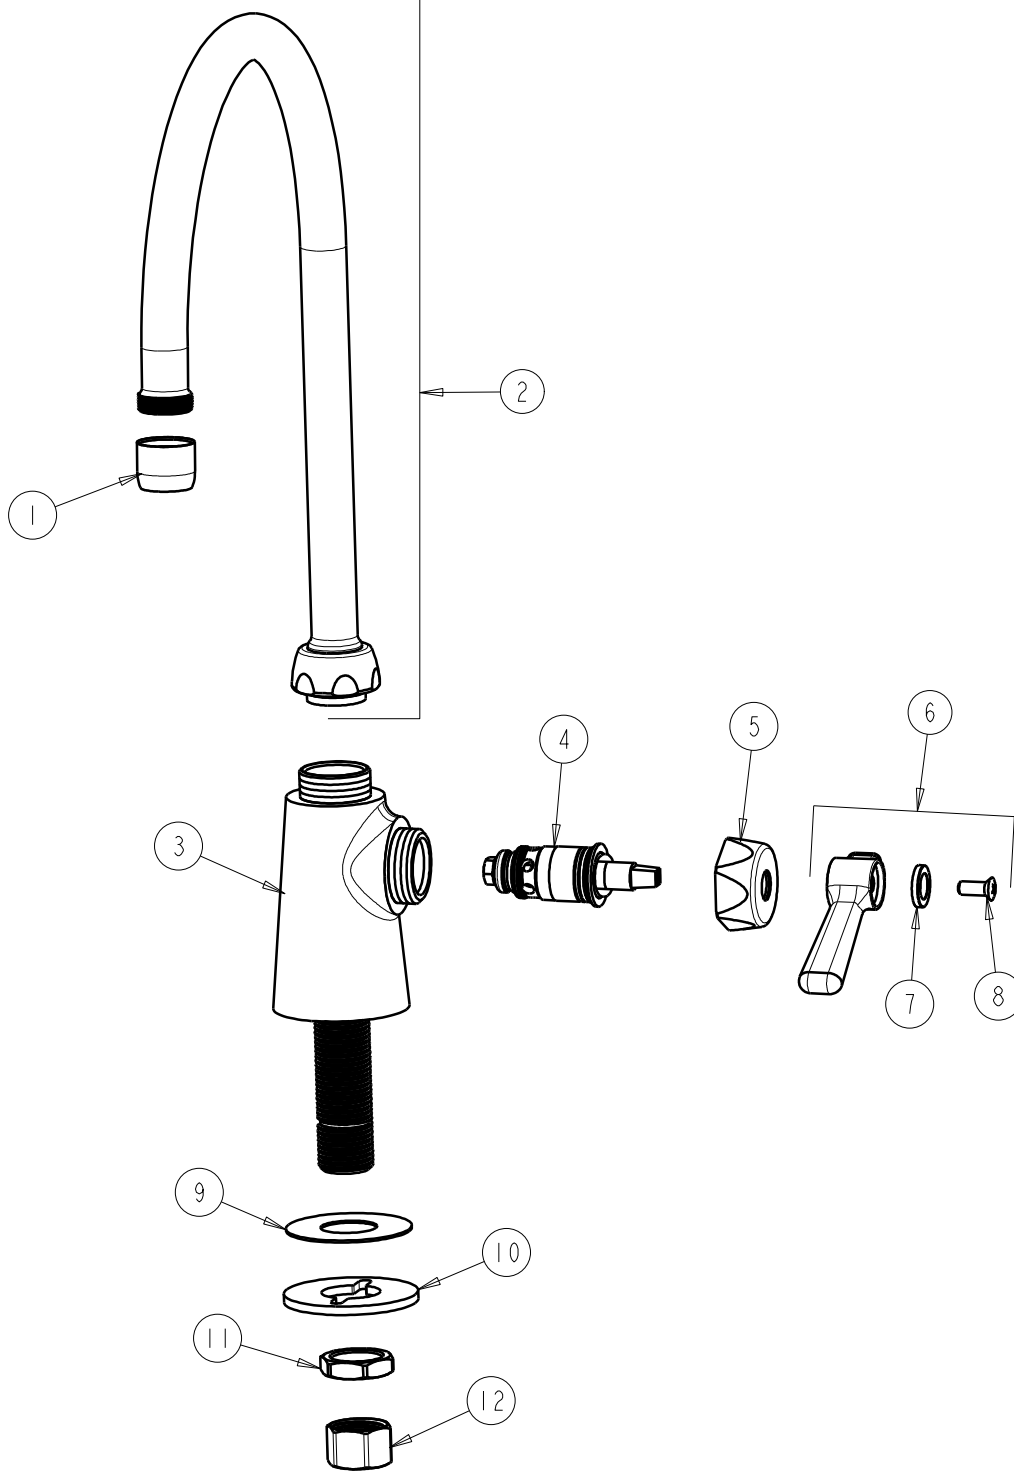

CHICAGO FAUCETS
a Geberit company

2100 South Clearwater Drive
Des Plaines, IL 60018
Phone: 847-803-5000
Fax: 847-803-5454
www.chicagofaucets.com

REPAIR PARTS

FITTING NO.
350-GN8AE3ABCP
SUBMITTED MODEL NO.

FOR TECHNICAL ASSISTANCE
1-800-TEC-TRUE (1-800-832-8783)

BY: SID DATE: 05-07-09
CHK: *[Signature]* REV:

ITEM NO.

ITEM	PART NO.	DESCRIPTION	ITEM	PART NO.	DESCRIPTION
1	E3JKCP	SOFTFLO AERATOR OUTLET	7	633-123JKNF	INDEX BUTTON (BLUE)
2	GN8AE3JKCP	FOR PARTS SEE GN8AE3JKCP	8	420-010JKRCF	SCREW, 10-32 UNC PH 1/2
3	---	BODY VALVE (NOT SOLD SEPARATELY)	9	52-007JKNF	WASHER, RUBBER
4	AB1-099XTJKNF	QUATURN UNIT (RH)	10	807-112JKNF	WASHER
5	444-005JKCP	CAP	11	49-004JKRBF	LOCKNUT
6	369-COLDJKCP	LEVER HANDLE ASSEMBLY	12	49-005JKRBF	COUPLING NUT