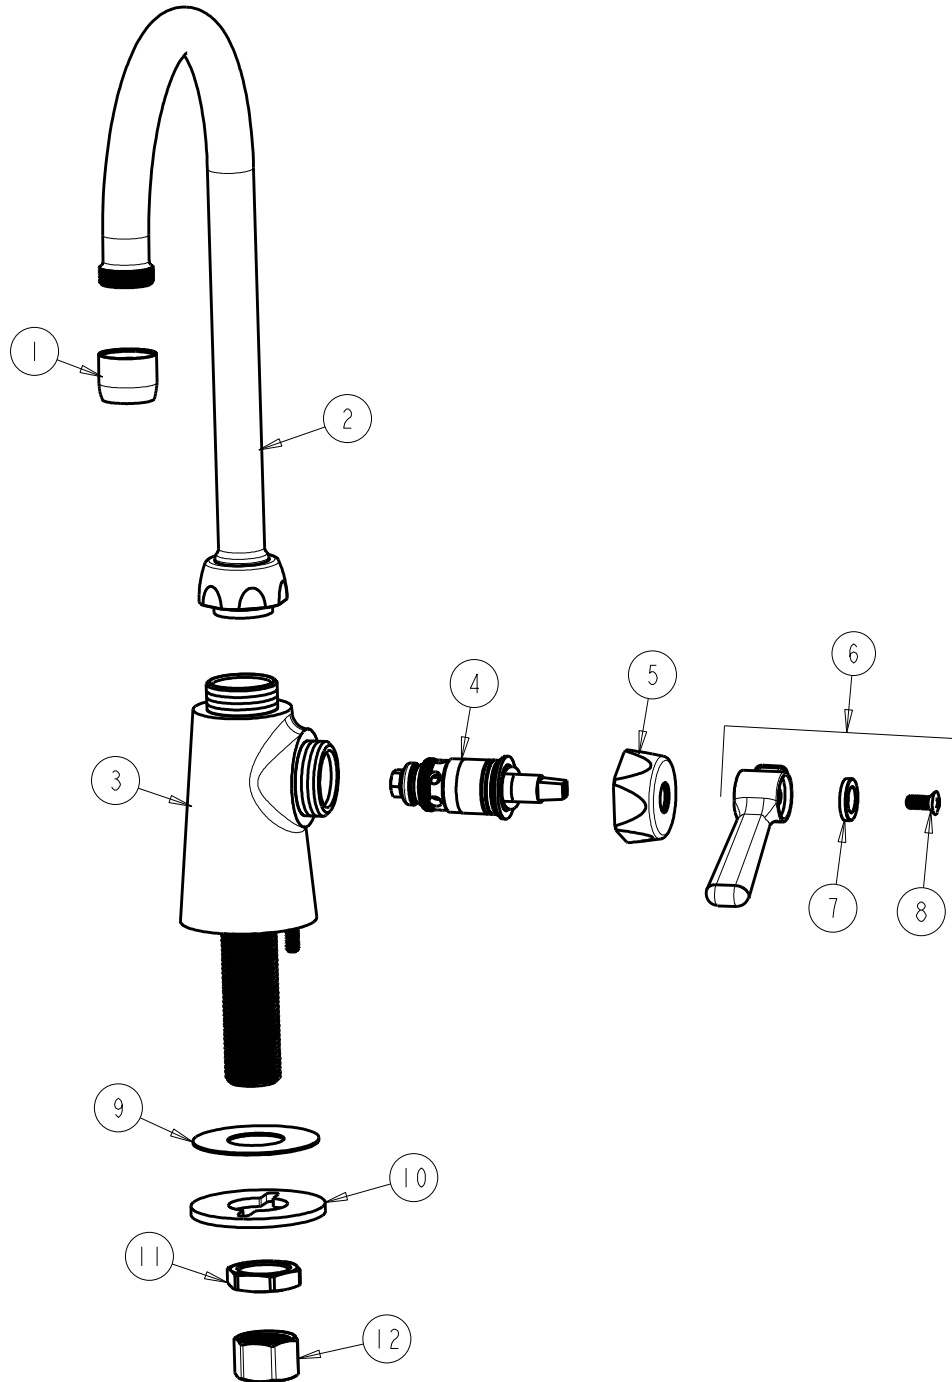

CHICAGO FAUCETS
a Geberit company

2100 South Clearwater Drive
Des Plaines, IL 60018
Phone: 847-803-5000
Fax: 847-803-5454
www.chicagofaucets.com

REPAIR PARTS

FITTING NO.
350-VPPE35ABCP
SUBMITTED MODEL NO.

FOR TECHNICAL ASSISTANCE
1-800-TEC-TRUE (1-800-832-8783)

BY: SID DATE: 05-29-12
CHK: *[Signature]* REV:

ITEM NO.

ITEM	PART NO.	DESCRIPTION	ITEM	PART NO.	DESCRIPTION
1	E35JKCP	SOFTFLO AERATOR 1.5 GPM	7	633-123JKNF	INDEX BUTTON (BLUE)
2	GN2AJKABCP	GN SPOUT PLAIN END	8	420-010JKRCF	SCREW, 10-32 UNC PH 1/2
3	---	VALVE BODY (NOT SOLD SEPARATELY)	9	52-007JKNF	WASHER, RUBBER
4	1-099XTJKABNF	QUATURN CARTRIDGE (RH)	10	807-112JKNF	WASHER
5	444-005JKCP	CAP	11	49-004JKRBF	LOCKNUT
6	369-COLDJKCP	LEVER HANDLE ASSEMBLY	12	49-005JKRBF	COUPLING NUT