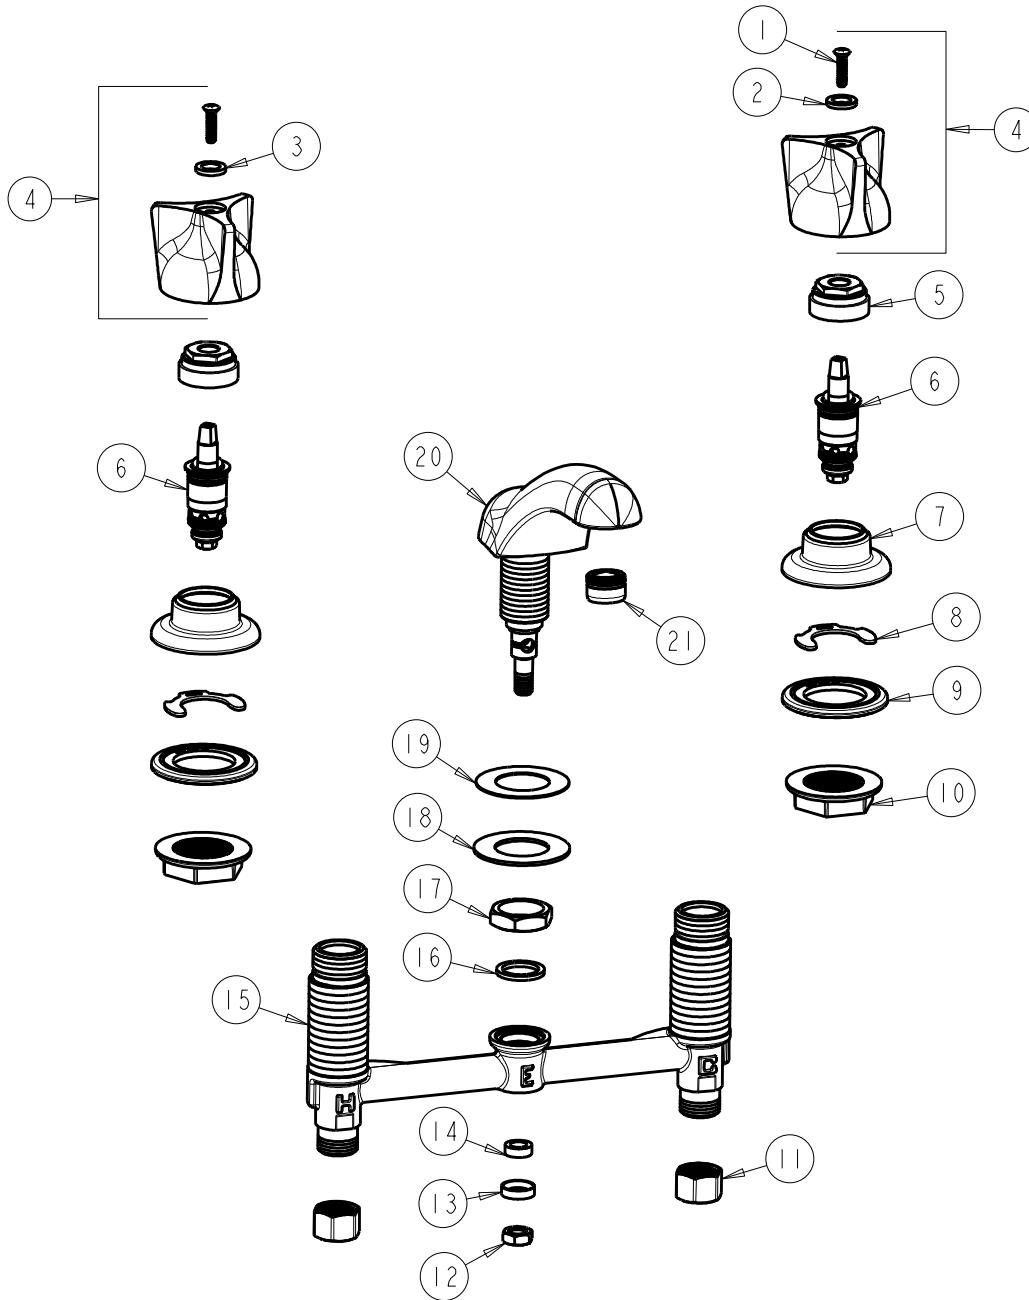

CHICAGO FAUCETS
a Geberit company

2100 South Clearwater Drive
Des Plaines, IL 60018
Phone: 847-803-5000
Fax: 847-803-5454
www.chicagofaucets.com

REPAIR PARTS

FITTING NO.

404-950ABCP

SUBMITTED MODEL NO.

BY: JAR

DATE: 05-08-09

CHK:

REV: 07-06-11

ITEM NO.

FOR TECHNICAL ASSISTANCE
1-800-TEC-TRUE (1-800-832-8783)

ITEM	PART NO.	DESCRIPTION	ITEM	PART NO.	DESCRIPTION
1	250-093JKRCF	SCREW	12	689-113JKRBF	NUT, 3/8-24 UNF X .56 X .22
2	633-123JKNF	INDEX BUTTON (BLUE)	13	250-187JKRBF	RETAINER
3	633-023JKNF	INDEX BUTTON (RED)	14	1797-129JKNF	RUBBER WASHER
4	950-PRJKCP	3-WING HANDLE ASSEMBLY (PAIR)	15	—	BODY, VALVE
5	400-004JKRBF	NUT, CAP	16	250-200JKNF	GASKET
6	1-100XTJKABNF	QUATURN UNIT (LH)	17	250-054JKRBF	LOCKNUT
7	250-083JKCP	ESCUTCHEON	18	50-014JKNF	STEEL WASHER
8	200-009JKNF	CLIP, RETAIN	19	739-056JKNF	RUBBER WASHER
9	888-026JKNF	WASHER, SEALING	20	401-301JKKCP	SPOUT ASSEMBLY
10	250-004JKNF	LOCKNUT	21	E12JKCP	SOFTFLO OUTLET
11	49-005JKRBF	COUPLING NUT			