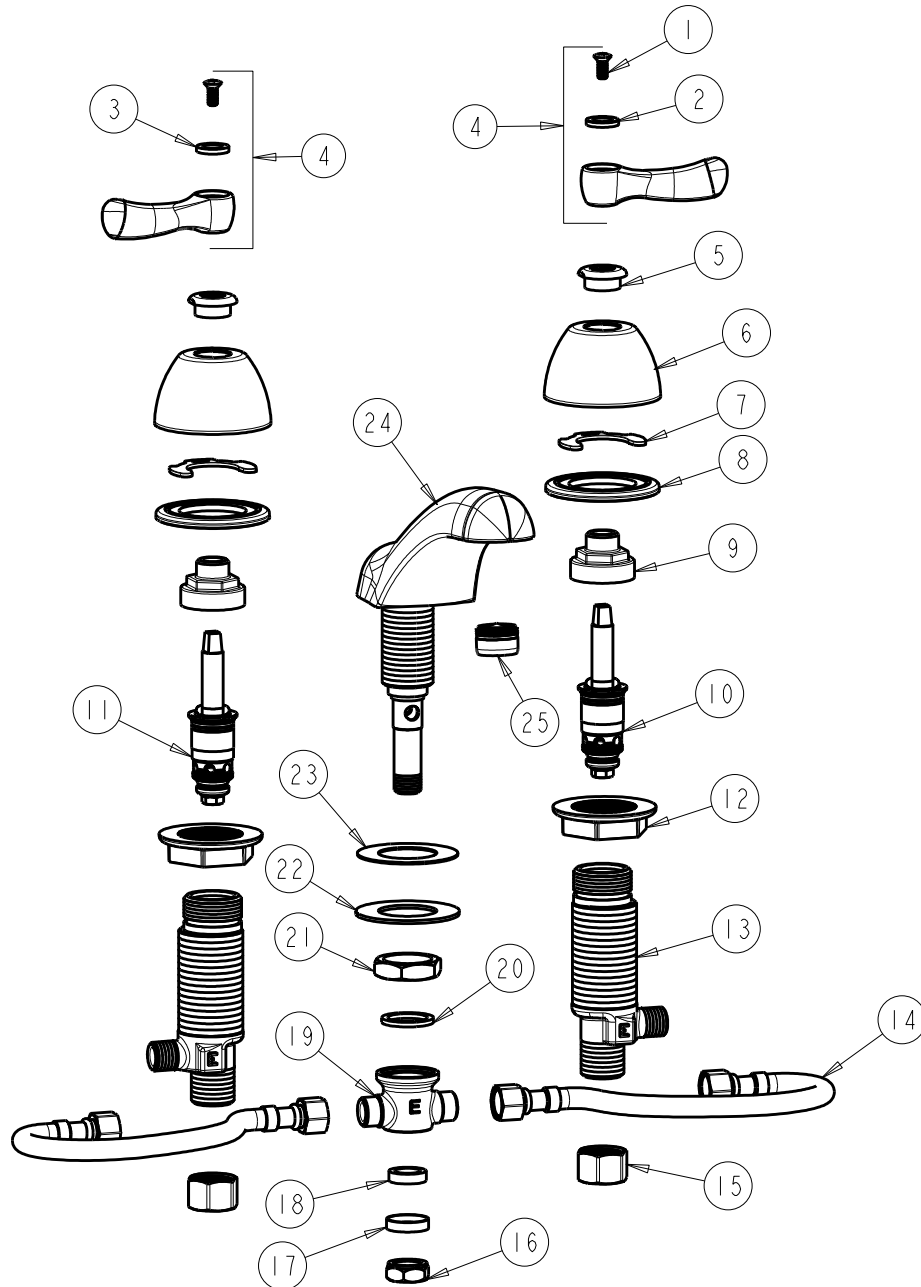

CHICAGO FAUCETS
a Geberit company

2100 South Clearwater Drive
Des Plaines, IL 60018
Phone: 847-803-5000
Fax: 847-803-5454
www.chicagofaucets.com

REPAIR PARTS

FITTING NO.

404-HZABCP

SUBMITTED MODEL NO.

BY: SID DATE: 07-06-11

CHK: REV:

ITEM NO.

FOR TECHNICAL ASSISTANCE
1-800-TEC-TRUE (1-800-832-8783)

ITEM	PART NO.	DESCRIPTION	ITEM	PART NO.	DESCRIPTION
1	420-010JKRCF	SCREW, 10-32 UNC PH 1/2	14	250-001KJKNF	HOSE, 3/8 X 3/8
2	633-123JKNF	INDEX BUTTON (BLUE)	15	49-005JKRBF	COUPLING NUT
3	633-023JKNF	INDEX BUTTON (RED)	16	689-013JKRBF	LOCKNUT FOR LAVATORY FITTINGS
4	390-PRJKCP	LEVER HANDLE ASSEMBLY (PAIR)	17	250-087JKRBF	RETAINER
5	422-113JKCP	ESCUTCHEON NUT	18	1797-029JKNF	RUBBER WASHER
6	250-082JKCP	ESCUTCHEON	19	785-123JKRBF	TEE CONNECTION
7	200-009JKNF	CLIP, RETAIN	20	250-200JKNF	GASKET
8	888-026JKNF	WASHER, SEALING	21	250-054JKRBF	LOCKNUT
9	274-014JKRBF	NUT, CAP	22	50-014JKNF	STEEL WASHER
10	377-XTRHJKABNF	RH QUATURN CARTRIDGE	23	739-056JKNF	RUBBER WASHER
11	377-XTLHJKABNF	LH QUATURN CARTRIDGE	24	401-304JKCP	SPOUT ASSEMBLY
12	250-004JKNF	LOCKNUT	25	E12JKCP	SOFTFLO OUTLET
13	250-075JKRBF	BODY, VALVE			