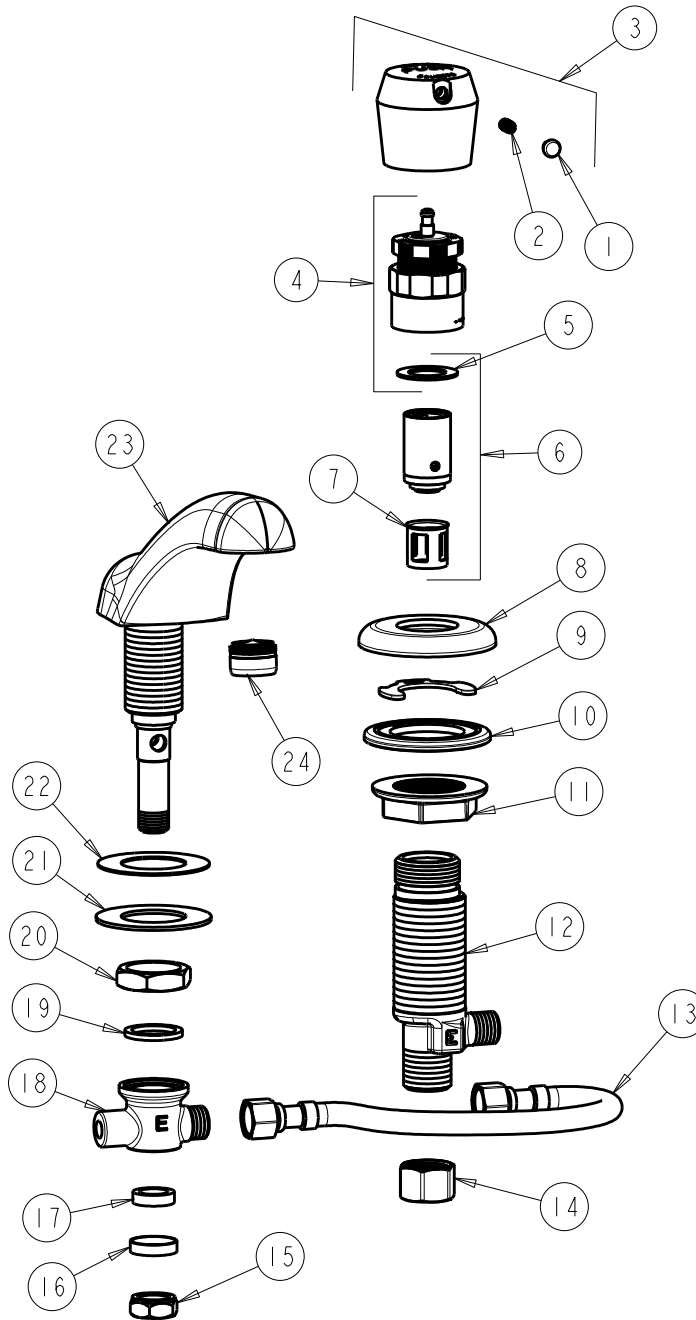

BY: SID

DATE: 07-07-11

CHK:

REV:

ITEM NO.

FOR TECHNICAL ASSISTANCE
1-800-TEC-TRUE (1-800-832-8783)

ITEM	PART NO.	DESCRIPTION	ITEM	PART NO.	DESCRIPTION
1	665-309JKNF	BUTTONS, HOT AND COLD	13	250-001KJKNF	HOSE, 3/8 X 3/8
2	665-116JKNF	SET SCREW	14	49-005JKRBF	COUPLING NUT
3	665-PSHJKCP	HANDLE, PUSH CAP	15	689-013JKRBF	LOCKNUT FOR LAVATORY FITTINGS
4	665-190JKNF	ACTUATOR ASSEMBLY	16	250-087JKRBF	RETAINER
5	665-011JKNF	WASHER, SEALING	17	1797-029JKNF	RUBBER WASHER
6	671-XJKNF	METERING VALVE CARTRIDGE	18	785-113JKRBF	TEE CONNECTION
7	667-402JKNF	MVP FILTER	19	250-200JKNF	GASKET
8	408-005JKCP	ESCUTCHEON	20	250-054JKRBF	LOCKNUT
9	200-009JKNF	CLIP, RETAIN	21	50-014JKNF	STEEL WASHER
10	888-026JKNF	WASHER, SEALING	22	739-056JKNF	RUBBER WASHER
11	250-004JKNF	LOCKNUT	23	401-304KJKCP	SPOUT ASSEMBLY
12	250-075JKRBF	BODY, VALVE	24	E12JKCP	SOFTFLO OUTLET