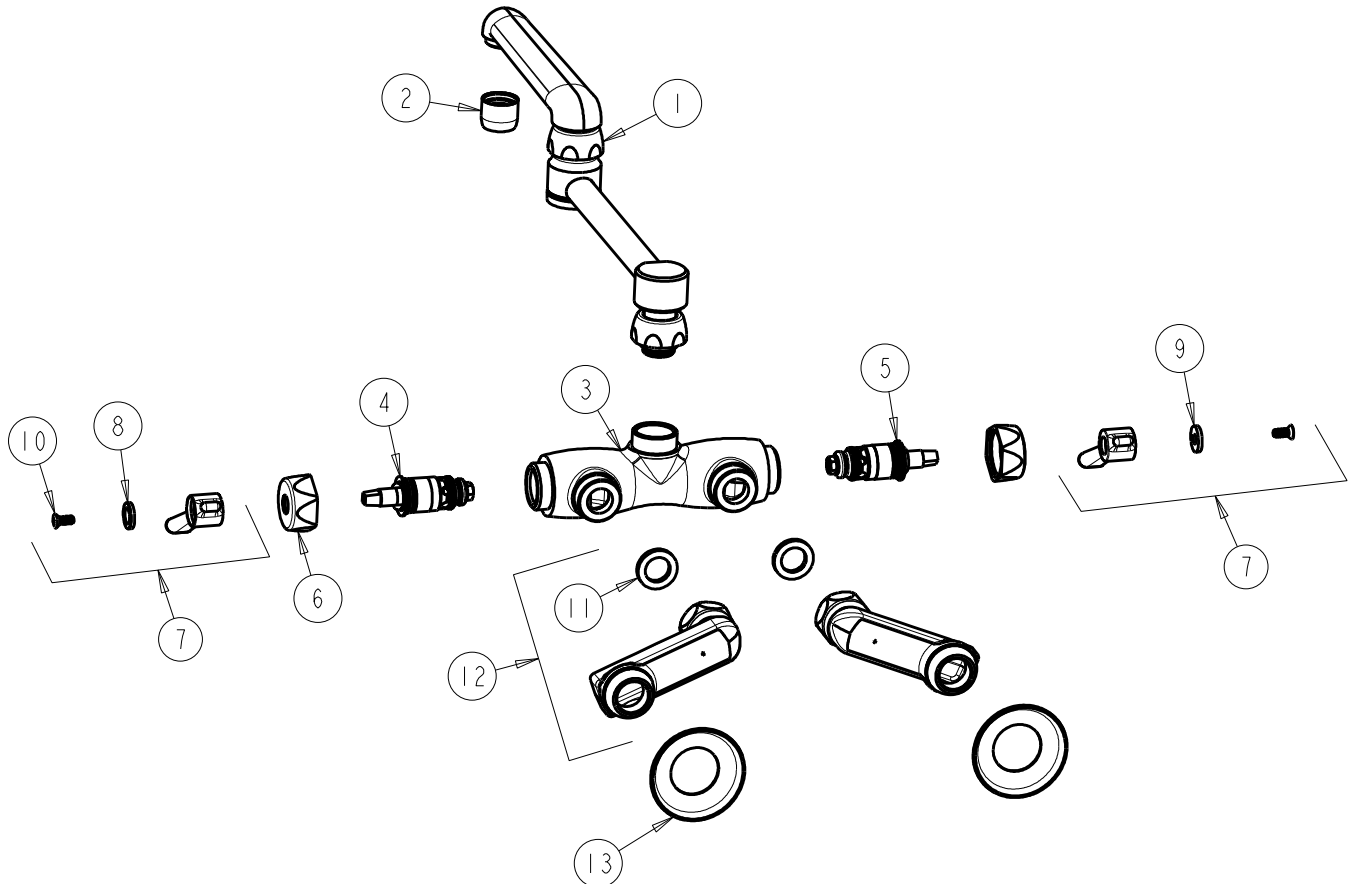

CHICAGO FAUCETS
 a Geberit company

2100 South Clearwater Drive
 Des Plaines, IL 60018
 Phone: 847-803-5000
 Fax: 847-803-5454
 www.chicagofaucets.com

REPAIR PARTS

FITTING NO.

445-DJ13ABCP

SUBMITTED MODEL NO.

ITEM NO.

BY: JAR DATE: 08-11-11

CHK: *JAR* REV:

FOR TECHNICAL ASSISTANCE
1-800-TEC-TRUE (1-800-832-8783)

ITEM	PART NO.	DESCRIPTION
1	DJ13LESSE3JKCP	FOR PARTS SEE DJ13LESSE3JKCP
2	E3JKCP	SOFTFLO AERATOR OUTLET
3	---	VALVE BODY (NOT SOLD SEPARATELY)
4	1-099XTJKABNF	QUATURN UNIT (RH)
5	1-100XTJKABNF	QUATURN UNIT (LH)
6	444-005JKCP	CAP
7	369-PRJKCP	LEVER HANDLE ASSEMBLY (PAIR)
8	633-123JKNF	INDEX BUTTON (BLUE)
9	633-023JKNF	INDEX BUTTON (RED)
10	420-010JKRCF	SCREW, 10-32 UNC PH 1/2
11	1-011JKNF	WASHER, .97 X .62 X .12
12	HJKABCP	H' ARM ASSEMBLY w/WASHER
13	1-055JKCP	FLANGE