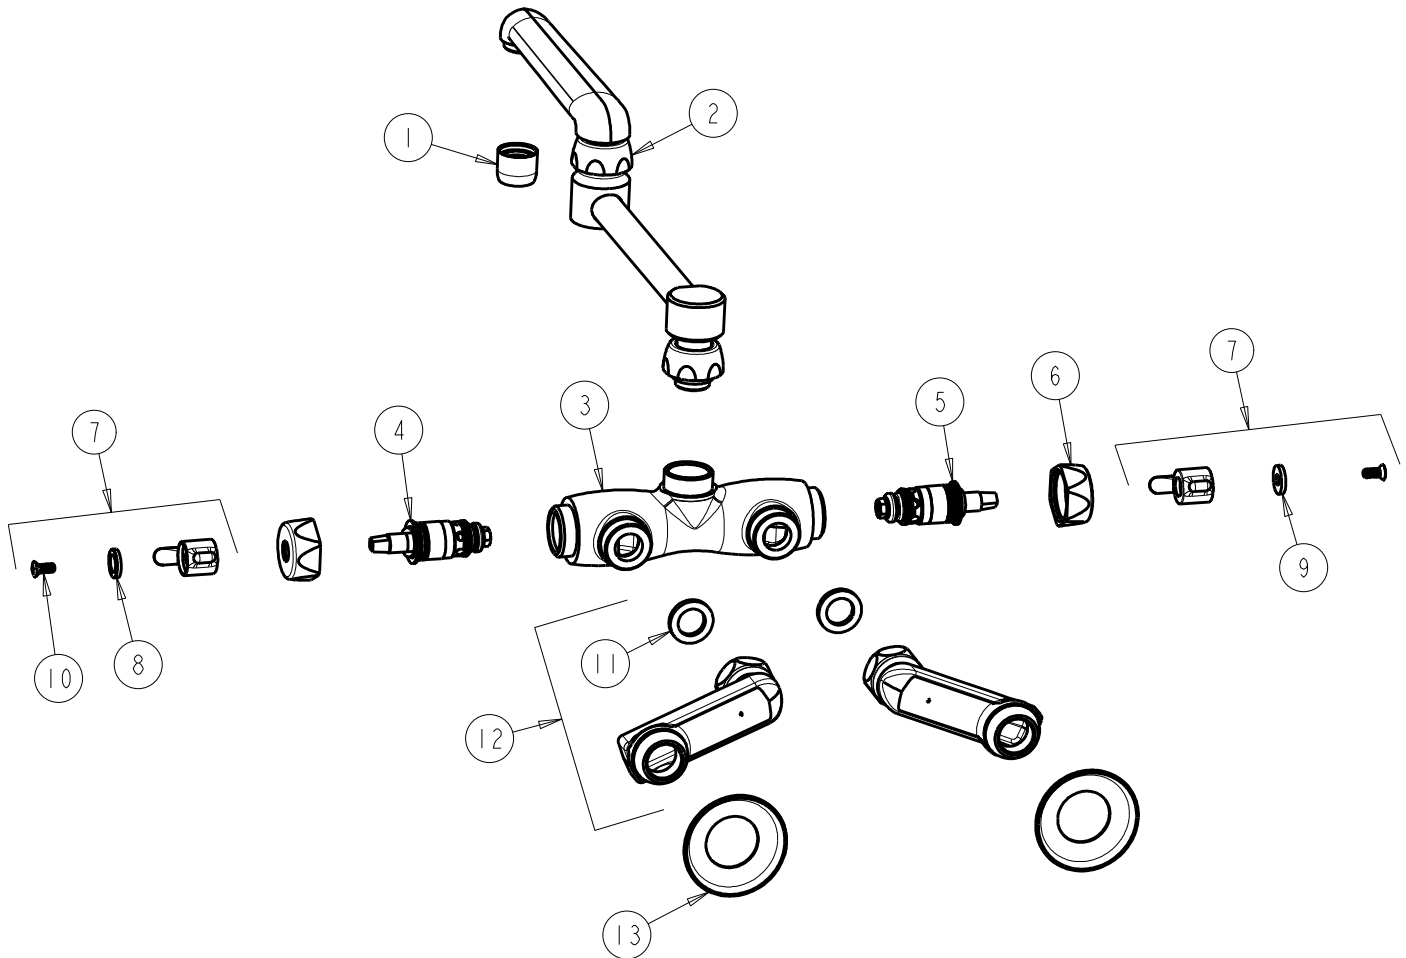

CHICAGO FAUCETS
a Geberit company

2100 South Clearwater Drive
Des Plaines, IL 60018
Phone: 847-803-5000
Fax: 847-803-5454
www.chicagofaucets.com

REPAIR PARTS

FITTING NO.

445-DJ13E35ABCP

SUBMITTED MODEL NO.

ITEM NO.

BY: SID DATE: 05-07-12

CHK: *[Signature]* REV:

FOR TECHNICAL ASSISTANCE
1-800-TEC-TRUE (1-800-832-8783)

ITEM	PART NO.	DESCRIPTION	ITEM	PART NO.	DESCRIPTION
1	E35JKCP	SOFTFLO AERATOR 1.5 GPM	8	633-123JKNF	INDEX BUTTON (BLUE)
2	DJ13LESSE3JKCP	FOR PARTS SEE DJ13LESSE3JKCP	9	633-023JKNF	INDEX BUTTON (RED)
3	---	VALVE BODY (NOT SOLD SEPARATELY)	10	420-010JKRCF	SCREW, 10-32 UNC PH 1/2
4	1-099XTJKABNF	QUATURN CARTRIDGE (RH)	11	1-011JKNF	WASHER, .97 X .62 X .12
5	1-100XTJKABNF	QUATURN CARTRIDGE (LH)	12	HJKABCP	ARM ASSEMBLY w/WASHER
6	444-005JKCP	CAP	13	1-055JKCP	FLANGE
7	369-PRJKCP	LEVER HANDLE ASSEMBLY (PAIR)			