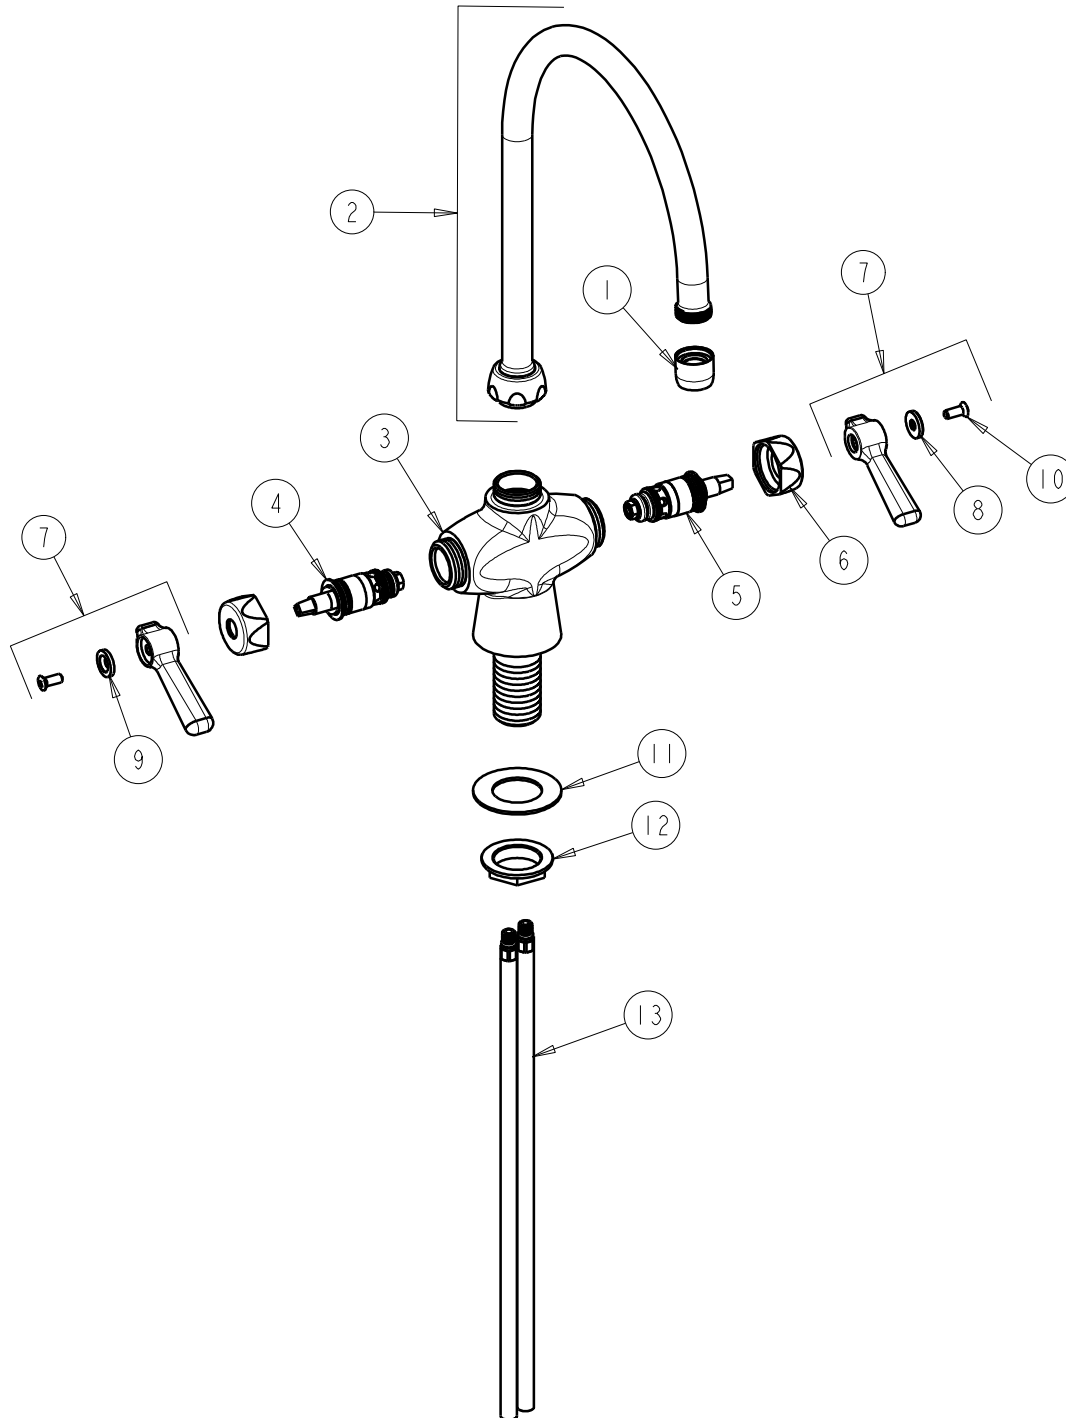

CHICAGO FAUCETS 

a Geberit company

2100 South Clearwater Drive
Des Plaines, IL 60018
Phone: 847-803-5000
Fax: 847-803-5454
www.chicagofaucets.com

REPAIR PARTS

BY: SID DATE: 05-13-09
CHK:  REV:

FITTING NO.

50-GN8AE3ABCP

SUBMITTED MODEL NO.

ITEM NO.

FOR TECHNICAL ASSISTANCE
1-800-TEC-TRUE (1-800-832-8783)

ITEM	PART NO.	DESCRIPTION	ITEM	PART NO.	DESCRIPTION
1	E3JKCP	SOFTFLO AERATOR OUTLET	8	633-123JKNF	INDEX BUTTON (BLUE)
2	GN8AE3JKCP	FOR PARTS SEE GN8AE3JKCP	9	633-023JKNF	INDEX BUTTON (RED)
3	-----	VALVE BODY (NOT SOLD SEPARATELY)	10	420-010JKRCF	SCREW, 10-32 UNC PH 1/2
4	AB1-100XTJKNF	QUATURN UNIT (LH)	11	50-014JKNF	STEEL WASHER
5	AB1-099XTJKNF	QUATURN UNIT (RH)	12	50-003JKRBF	LOCKNUT
6	444-005JKCP	CAP	13	50-101KJKNF	SUPPLY TUBE ASSEMBLY
7	369-PRJKCP	LEVER HANDLE ASSEMBLY (PAIR)			