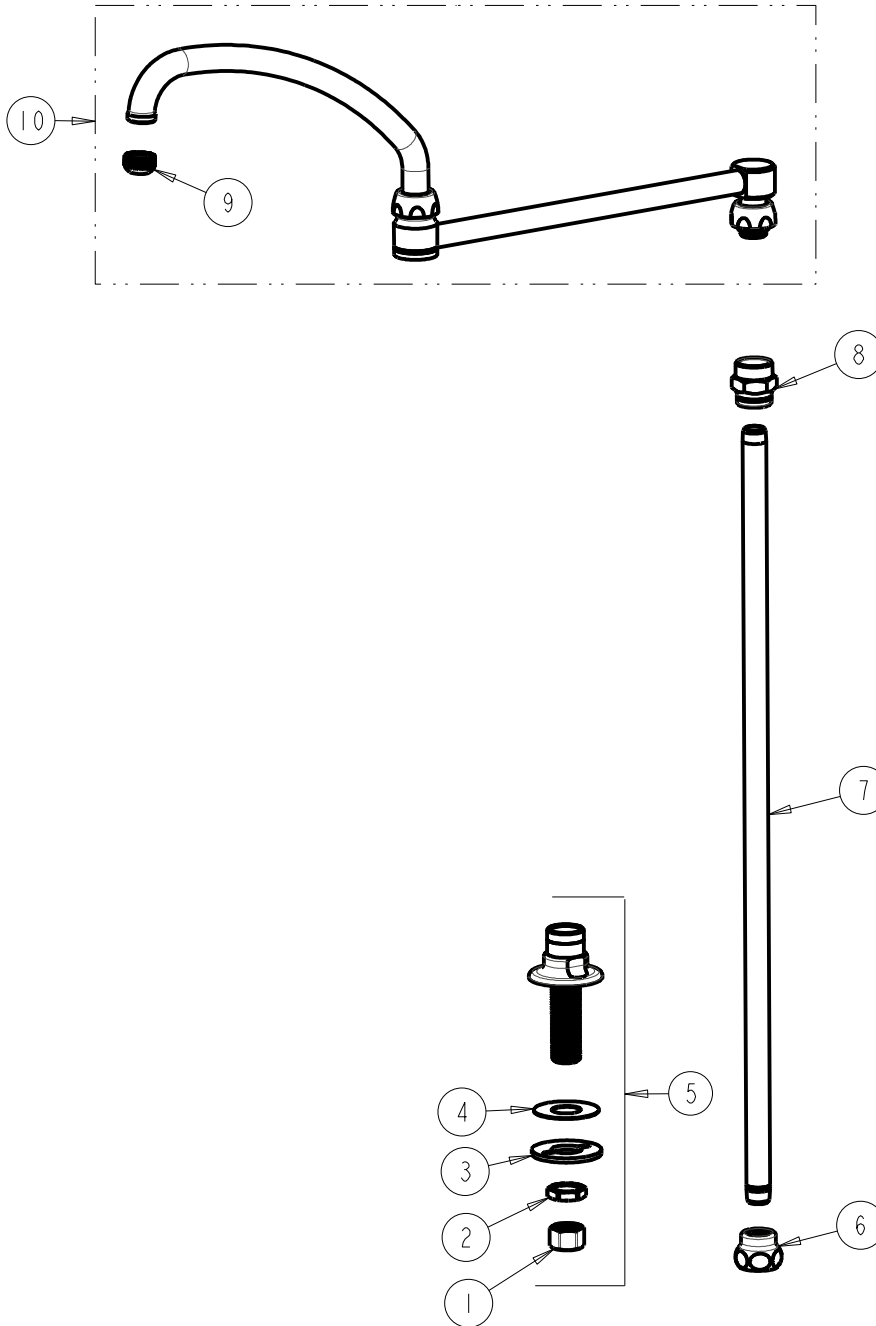

CHICAGO FAUCETS 

a Geberit company

2100 South Clearwater Drive
Des Plaines, IL 60018
Phone: 847-803-5000
Fax: 847-803-5454
www.chicagofaucets.com

FOR TECHNICAL ASSISTANCE
1-800-TEC-TRUE (1-800-832-8783)

REPAIR PARTS

BY: JAR DATE: 01-24-13
CHK:  REV:

FITTING NO.

513-ABCP

SUBMITTED MODEL NO.

ITEM NO.

ITEM	PART NO.	DESCRIPTION
1	49-005JKRBF	COUPLING NUT
2	49-004JKRBF	LOCKNUT
3	807-112JKNF	WASHER
4	52-007JKNF	WASHER, RUBBER
5	626-LESSSPTABCP	SHANK AND FLANGE ASSEMBLY
6	BA2JKABCP	ADAPTER 3/8 NPT X 1 1/16-18 UNEF
7	919-039JKABCP	3/8" NPT X 23" RISER
8	SA3JKABCP	ADAPTER 3/8"
9	E1JKABRCF	QUIXTOP OUTLET
10	DJ21JKABCP	SPOUT