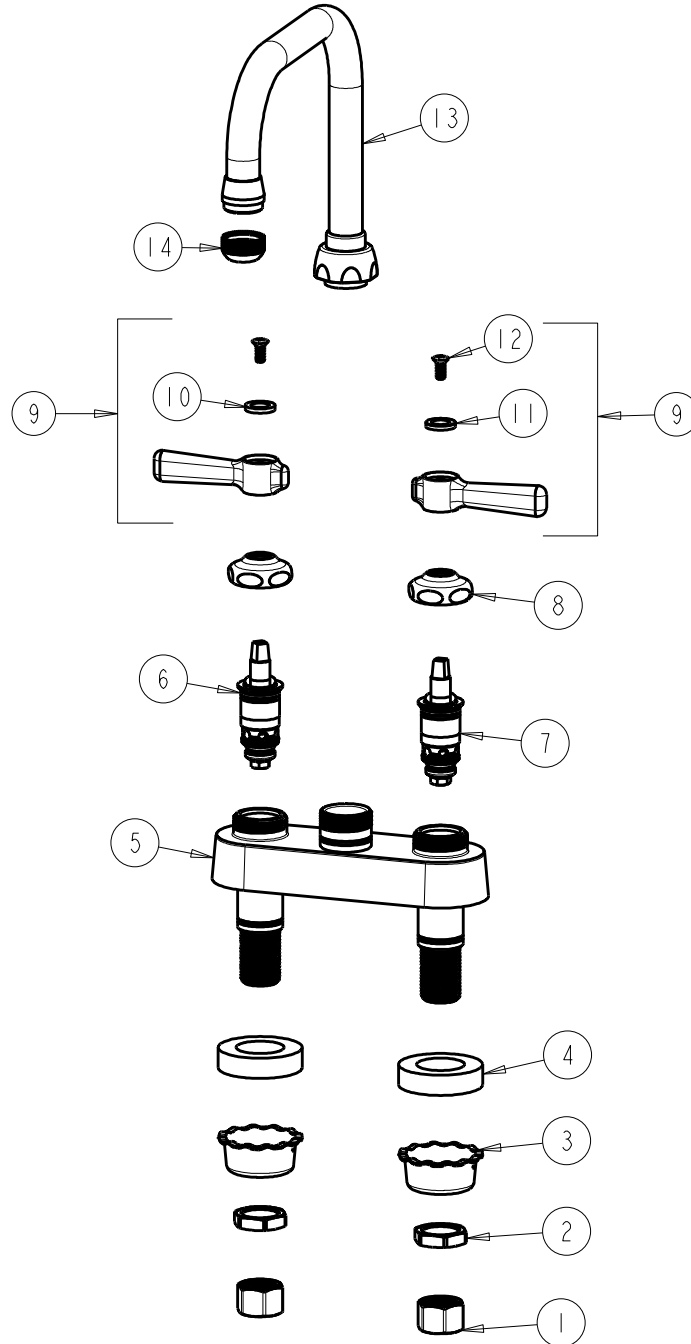

CHICAGO FAUCETS
a Geberit company

2100 South Clearwater Drive
Des Plaines, IL 60018
Phone: 847-803-5000
Fax: 847-803-5454
www.chicagofaucets.com

REPAIR PARTS

FITTING NO.

526-ABCP

SUBMITTED MODEL NO.

BY: JAR

DATE: 10-24-11

CHK: *JAR*

REV:

ITEM NO.

FOR TECHNICAL ASSISTANCE
1-800-TEC-TRUE (1-800-832-8783)

ITEM	PART NO.	DESCRIPTION	ITEM	PART NO.	DESCRIPTION
1	49-005JKRBF	COUPLING NUT	8	1-214JKCP	CAP
2	49-004JKRBF	LOCKNUT	9	369-PRJKCP	LEVER HANDLE ASSEMBLY (PAIR)
3	1797-114JKNF	BASIN COCK WASHER	10	633-023JKNF	INDEX BUTTON (RED)
4	555-313JKNF	WASHER	11	633-123JKNF	INDEX BUTTON (BLUE)
5	---	VALVE BODY (NOT SOLD SEPARATELY)	12	420-010JKRCF	SCREW, 10-32 UNC PH 1/2
6	1-100XTJKABNF	QUATURN CARTRIDGE (LH)	13	DB6AJKCP	SPOUT
7	1-099XTJKABNF	QUATURN CARTRIDGE (RH)	14	E1JKRCF	QUIXTOP OUTLET