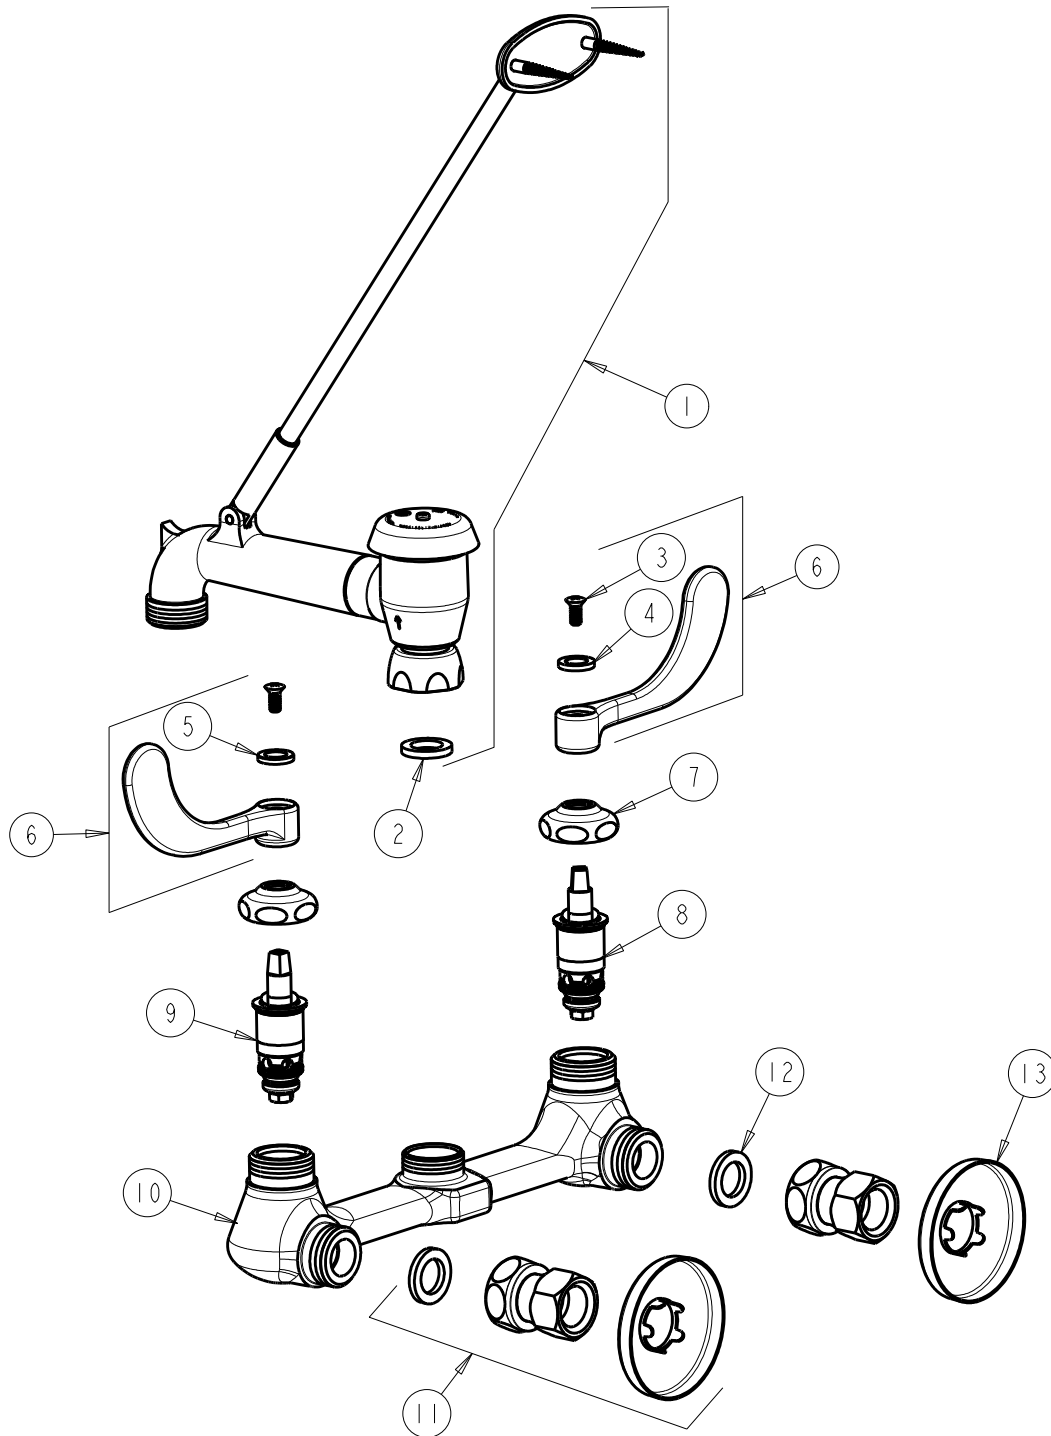

CHICAGO FAUCETS
a Geberit company

2100 South Clearwater Drive
Des Plaines, IL 60018
Phone: 847-803-5000
Fax: 847-803-5454
www.chicagofaucets.com

REPAIR PARTS

FITTING NO.

540-LD897SWXF317CP

SUBMITTED MODEL NO.

BY: SID DATE: 10-05-11

CHK: *[Signature]* REV:

ITEM NO.

FOR TECHNICAL ASSISTANCE
1-800-TEC-TRUE (1-800-832-8783)

ITEM	PART NO.	DESCRIPTION	ITEM	PART NO.	DESCRIPTION
1	897-SJKCP	VB SPOUT B TYPE END	8	1-100XTJKNF	QUATURN UNIT (LH)
2	340-004JKNF	CELCON WASHER	9	1-099XTJKNF	QUATURN UNIT (RH)
3	420-010JKRCF	SCREW, 10-32 UNC PH 1/2	10	---	VALVE BODY (NOT SOLD SEPARATELY)
4	633-023JKNF	INDEX BUTTON (RED)	11	WXFJKCP	ADAPTER ASSEMBLY WITH FLANGE
5	633-123JKNF	INDEX BUTTON (BLUE)	12	1-011JKNF	WASHER, .97 X .62 X .12
6	317-PRJKCP	HANDLE, 4" WRISTBLADE (PAIR)	13	749-016JKCP	FLANGE
7	1-214JKCP	CAP			