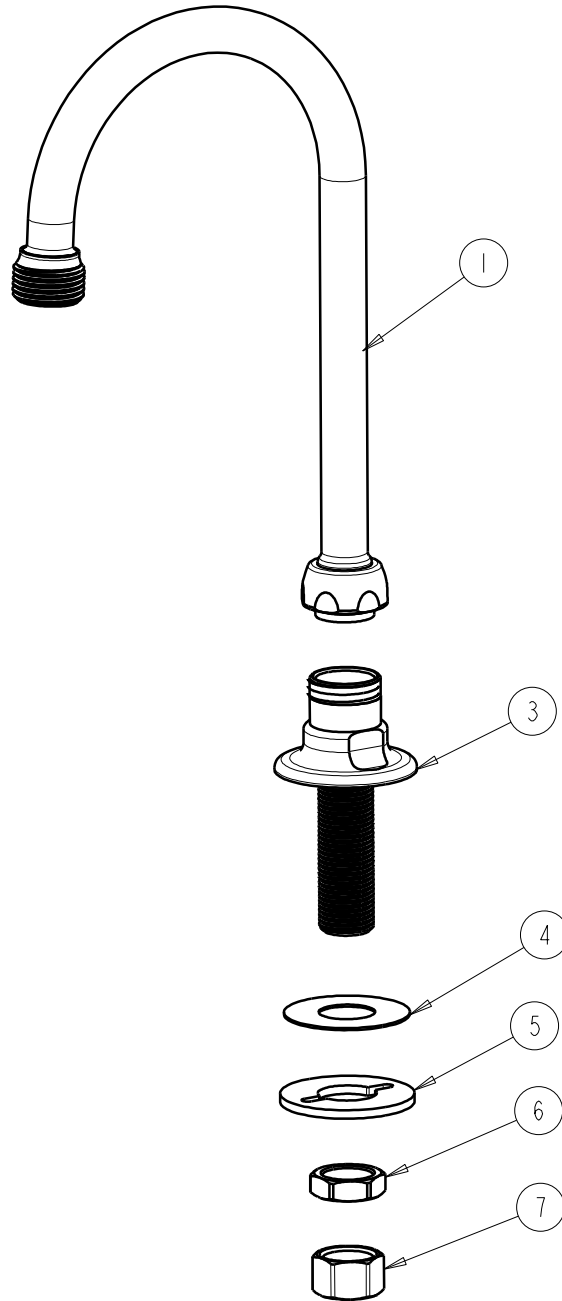

CHICAGO FAUCETS 

a Geberit company

2100 South Clearwater Drive
Des Plaines, IL 60018
Phone: 847-803-5000
Fax: 847-803-5454
www.chicagofaucets.com

REPAIR PARTS

BY: SID DATE: 03-17-09

CHK:  REV:

FITTING NO.

626-E2CP

SUBMITTED MODEL NO.

ITEM NO.

FOR TECHNICAL ASSISTANCE
1-800-TEC-TRUE (1-800-832-8783)

ITEM	PART NO.	DESCRIPTION
1	GN2AE2JKCP	FOR PARTS SEE GN2AE2JKCP
3	—	SPOUT BASE ASSEMBLY
4	52-007JKNF	WASHER, RUBBER
5	807-112JKNF	WASHER
6	49-004JKRBF	LOCKNUT
7	49-005JKRBF	COUPLING NUT