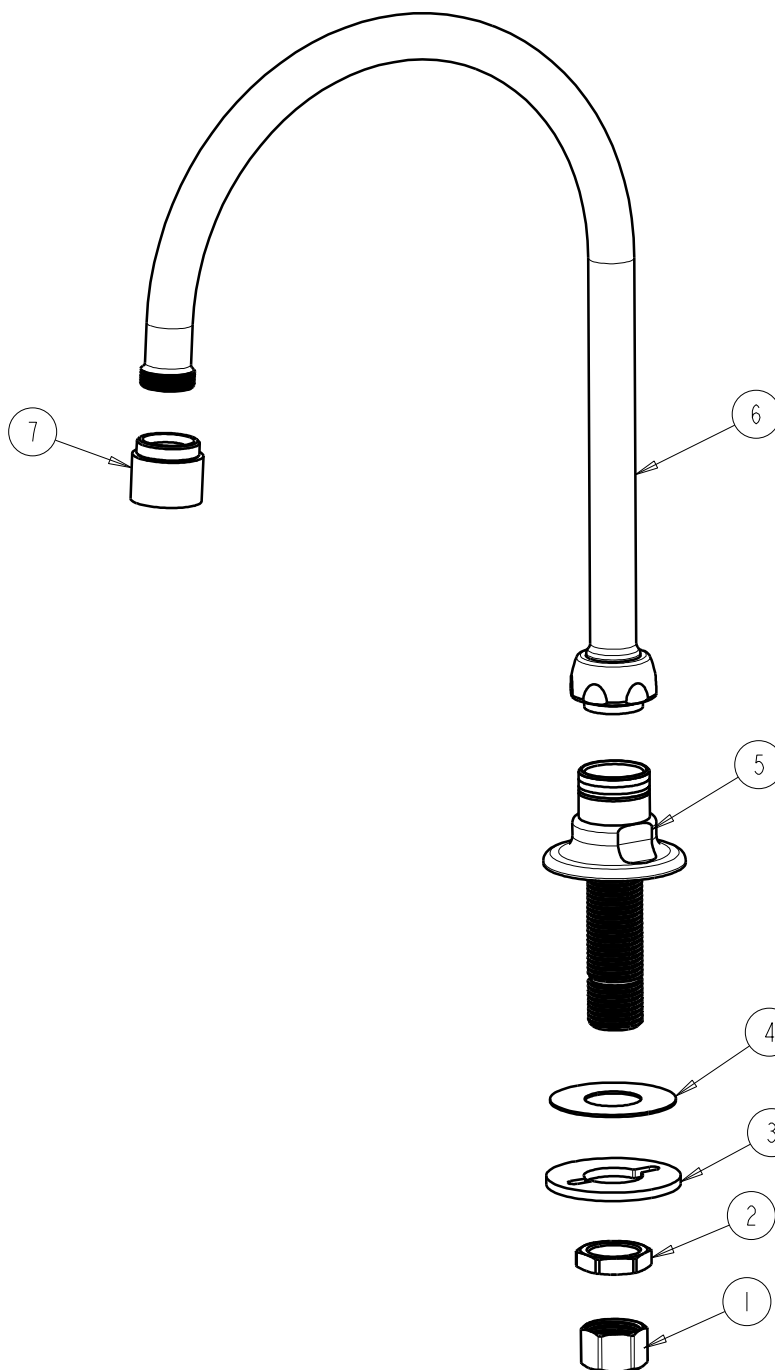

CHICAGO FAUCETS 

a Geberit company

2100 South Clearwater Drive
Des Plaines, IL 60018
Phone: 847-803-5000
Fax: 847-803-5454
www.chicagofaucets.com

REPAIR PARTS

BY: SID DATE: 05-15-09

CHK:  REV:

FITTING NO.

626-GN8AE29VPABCP

SUBMITTED MODEL NO.

ITEM NO.

FOR TECHNICAL ASSISTANCE
1-800-TEC-TRUE (1-800-832-8783)

ITEM	PART NO.	DESCRIPTION
1	49-005JKRBF	COUPLING NUT
2	49-004JKRBF	LOCKNUT
3	807-112JKNF	WASHER
4	52-007JKNF	WASHER, RUBBER
5	---	FLANGE
6	GN8AJKCP	FOR PARTS SEE GN8AJKCP
7	E29VPJKCP	LAM A-FLO OUTLET