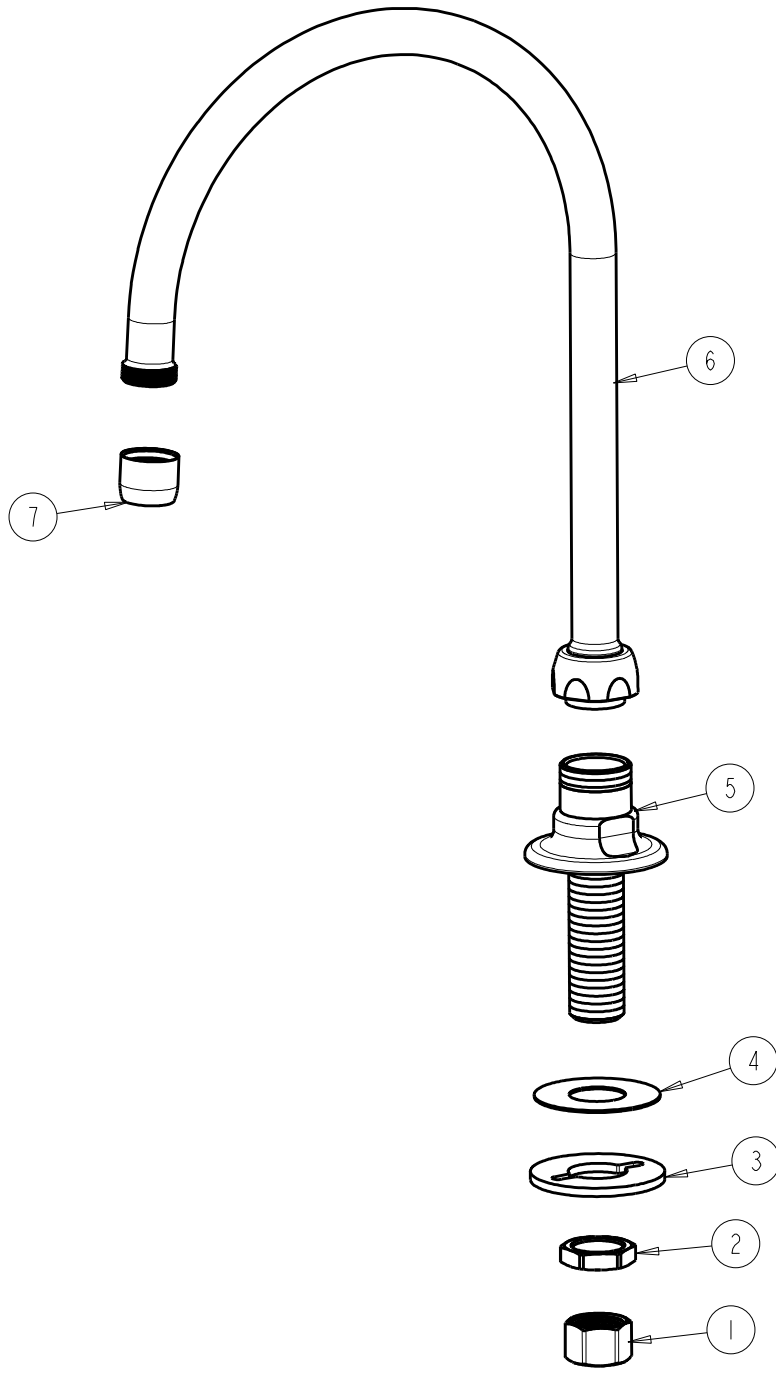

CHICAGO FAUCETS
 a Geberit company

2100 South Clearwater Drive
 Des Plaines, IL 60018
 Phone: 847-803-5000
 Fax: 847-803-5454
 www.chicagofaucets.com

REPAIR PARTS

BY: JAR DATE: 10-21-11
 CHK: *[Signature]* REV:

FITTING NO.
626-GN8AE36ABCP
 SUBMITTED MODEL NO.

ITEM NO.

FOR TECHNICAL ASSISTANCE
 1-800-TEC-TRUE (1-800-832-8783)

ITEM	PART NO.	DESCRIPTION
1	49-005JKRBF	COUPLING NUT
2	49-004JKRBF	LOCKNUT
3	807-112JKNF	WASHER
4	52-007JKNF	WASHER, RUBBER
5	---	FLANGE
6	GN8AJKABCP	SPOUT
7	E36JKCP	OUTLET, 1.5 GPM LAMINAR