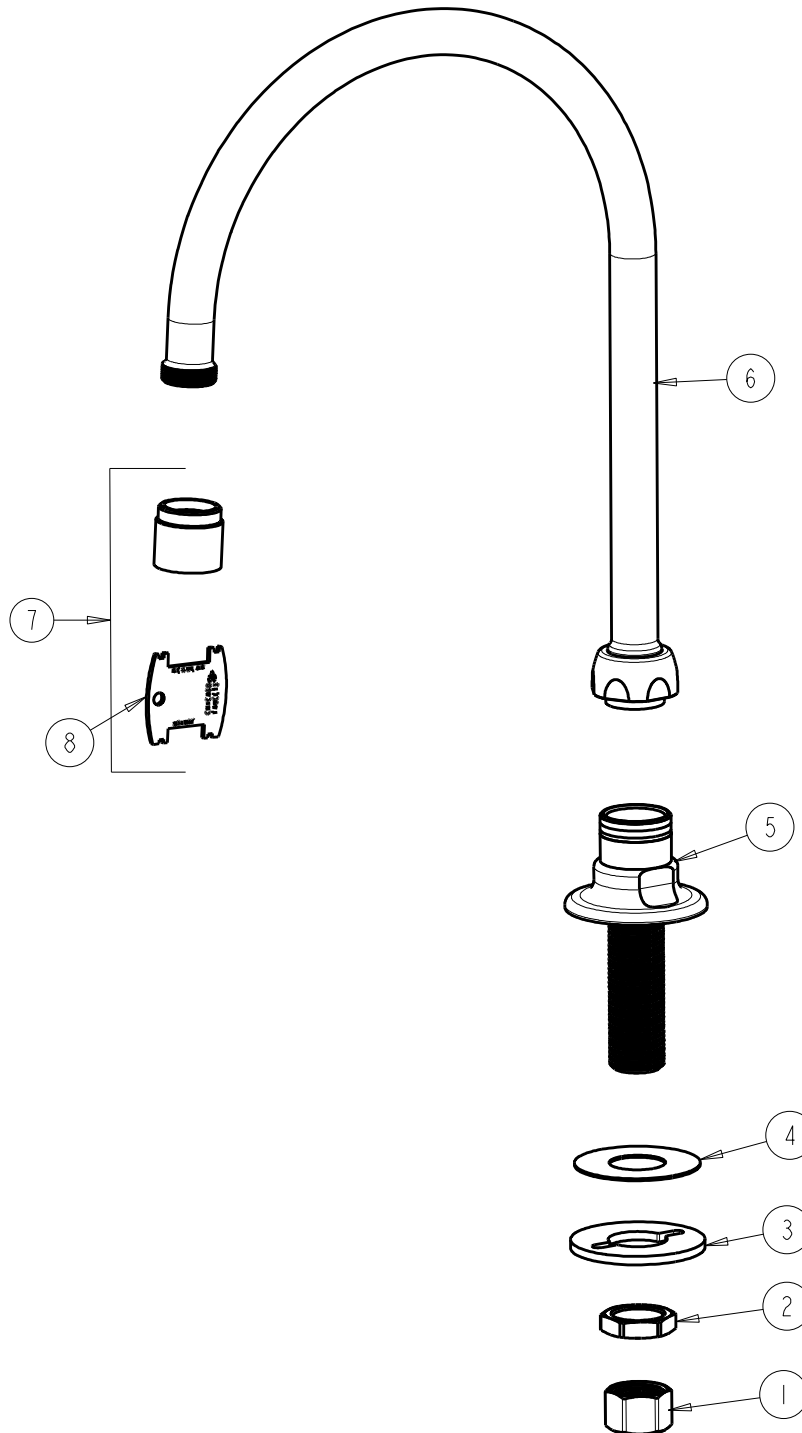

CHICAGO FAUCETS 

a Geberit company

2100 South Clearwater Drive
Des Plaines, IL 60018
Phone: 847-803-5000
Fax: 847-803-5454
www.chicagofaucets.com

REPAIR PARTS

BY: JAR DATE: 10-21-11

CHK:  REV:

FITTING NO.

626-GN8AE36VPABCP

SUBMITTED MODEL NO.

ITEM NO.

FOR TECHNICAL ASSISTANCE
1-800-TEC-TRUE (1-800-832-8783)

ITEM	PART NO.	DESCRIPTION
1	49-005JKRBF	COUPLING NUT
2	49-004JKRBF	LOCKNUT
3	807-112JKNF	WASHER
4	52-007JKNF	WASHER, RUBBER
5	---	FLANGE
6	GN8AJKABCP	SPOUT
7	E36VPJKCP	LAMINAR ASSEMBLY 1.5 GPM VR
8	3-024JKRCF	KEY, VP