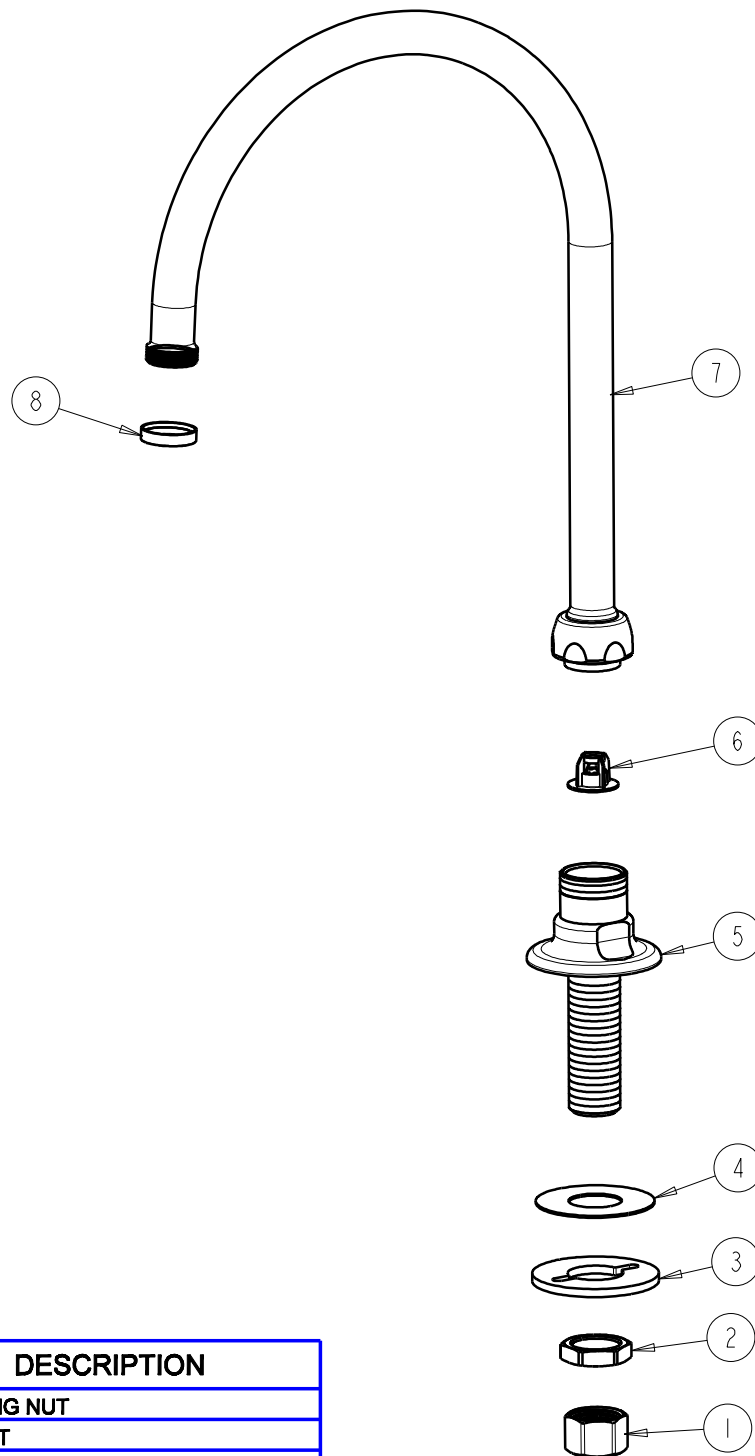

**CHICAGO FAUCETS** 

a Geberit company

2100 South Clearwater Drive  
Des Plaines, IL 60018  
Phone: 847-803-5000  
Fax: 847-803-5454  
www.chicagofaucets.com

**REPAIR PARTS**

BY: SID DATE: 05-15-09

CHK: *[Signature]* REV: 02-16-10

FITTING NO.

**626-GN8FCABCP**

SUBMITTED MODEL NO.

ITEM NO.

**FOR TECHNICAL ASSISTANCE**  
1-800-TEC-TRUE (1-800-832-8783)

ITEM	PART NO.	DESCRIPTION
1	49-005JKRBF	COUPLING NUT
2	49-004JKRBF	LOCKNUT
3	807-112JKNF	WASHER
4	52-007JKNF	WASHER, RUBBER
5	---	SPOUT BASE ASSEMBLY
6	50-043KJKNF	FLOW CONTROL 1.5 GPM
7	GN8AJKCP	GN SPOUT-A TYPE END
8	1-159JKCP	SPOUT END RING