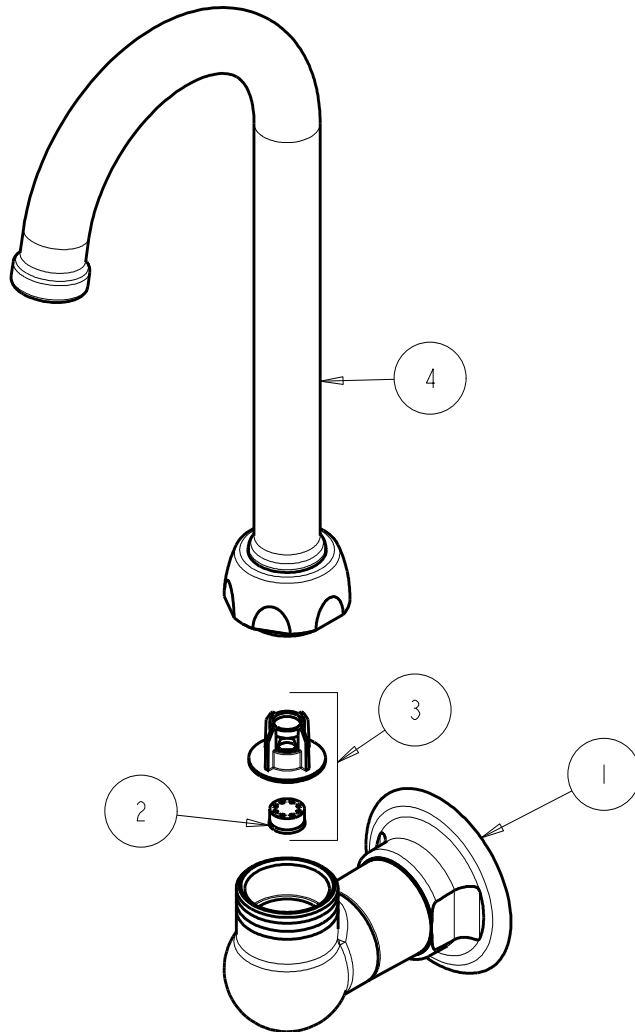

CHICAGO FAUCETS
 a Geberit company

2100 South Clearwater Drive
 Des Plaines, IL 60018
 Phone: 847-803-5000
 Fax: 847-803-5454
 www.chicagofaucets.com

REPAIR PARTS

FITTING NO.

629-FCABCP

SUBMITTED MODEL NO.

BY: JAR DATE: 10-24-11

CHK: *JAR* REV:

ITEM NO.

FOR TECHNICAL ASSISTANCE
 1-800-TEC-TRUE (1-800-832-8783)

ITEM	PART NO.	DESCRIPTION
1	629-LESSSPTCP	SINGLE WATER INLET FITTING
2	1020-006JKNF	FLOW CONTROL 1.5 GPM MAX
3	50-043KJKNF	FLOW CONTROL 1.5 GPM
4	GN1FCJKCP	SPOUT