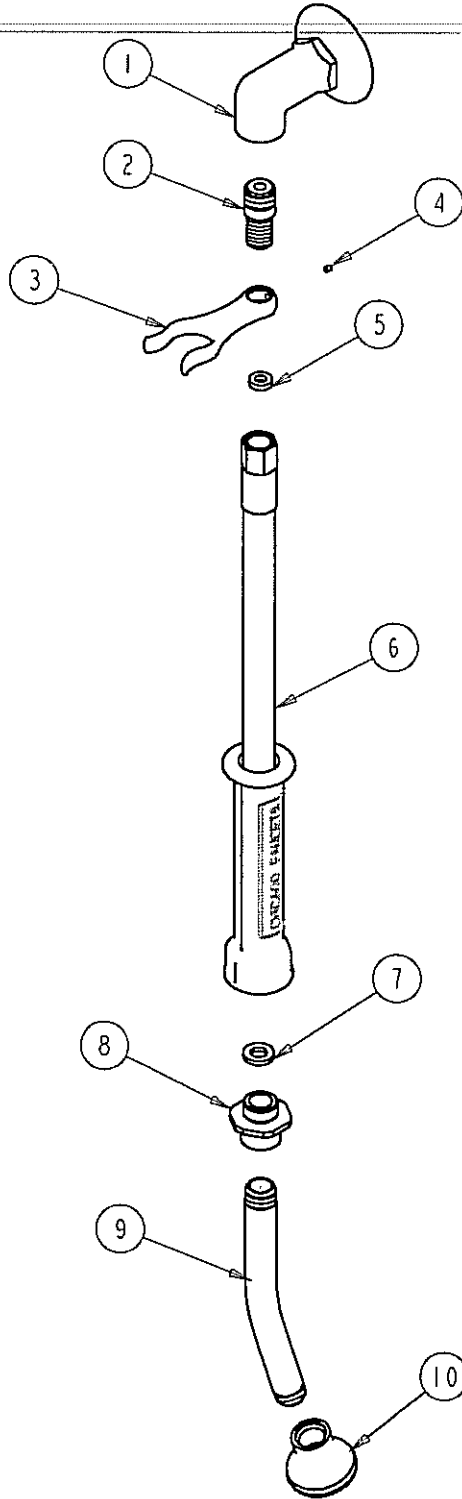

PARTS LIST

BY: SID
CHK'D: *AS*

CHICAGO FAUCETS
a Gerberit company

FINISH: AS SPECIFIED
DATE: 04-05-06

778-S777-19K

REV:

ITEM NO.	PART NO.	DESCRIPTION	ITEM NO.	PART NO.	DESCRIPTION
1	777-033	ANGLE SHANK ASSEMBLY	6	739-053K	HOSE AND HANDLE ASSEMBLY
2	777-031	HOSE ADAPTER	7	919-143	GASKET
3	777-028	HOSE HOOK (FORK)	8	777-025	ADAPTER
4	777-013	SET SCREW	9	126-103	TUBE SPOUT
5	739-051	GASKET	10	E21	FOR PARTS SEE E21 OUTLET