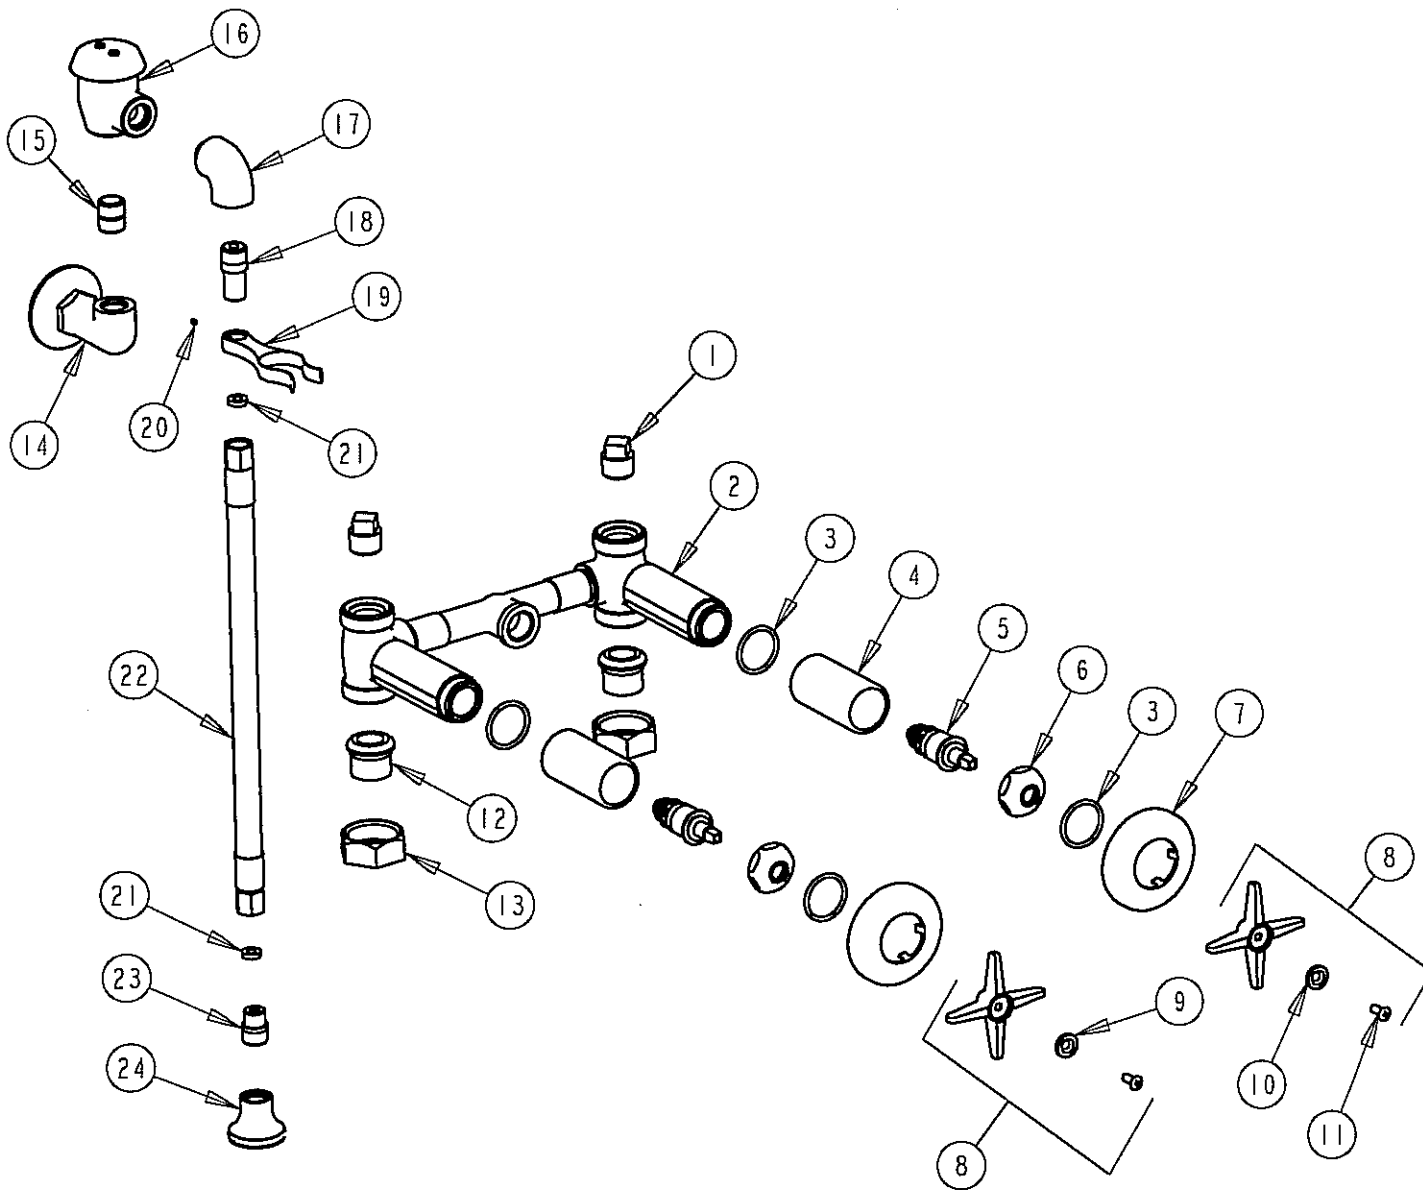

PARTS LIST

BY: SID
CHK'D: SID

CHICAGO FAUCETS
Last As Long As The Building

FINISH: AS SPECIFIED
DATE: 10-09-02

778-VB

ITEM NO.	PART NO.	DESCRIPTION	ITEM NO.	PART NO.	DESCRIPTION
1	234-032	1/2 NPT PLUG	13	177-002	UNION NUT
2	-----	VALVE BODY (NOT SOLD SEPARATELY)	14	777-033	SUPPLY ARM
3	5235-107	O-RING	15	157-005	NIPPLE
4	5235-106	SLEEVE	16	893	FOR PARTS SEE 893
5	217XTLH	SLO-COMPRESSION UNIT (LH)	17	647-102	ELBOW
6	1-214	CAP	18	777-031	HOSE ADAPTER
7	633-201	WALL FLANGE	19	777-028	FORK AND SET SCREW ASSEMBLY
8	633-PR	4-ARM CROSS HANDLE ASSEMBLY	20	777-013	SET SCREW
9	633-023	INDEX BUTTON (RED)	21	739-051	GASKET
10	633-123	INDEX BUTTON (BLUE)	22	739-048K	WHITE VINYL HOSE ASSEMBLY
11	420-010	SCREW	23	777-011	HOSE ADAPTER
12	177-003	UNION TAILPIECE	24	E21	FOR PARTS SEE E21 OUTLET