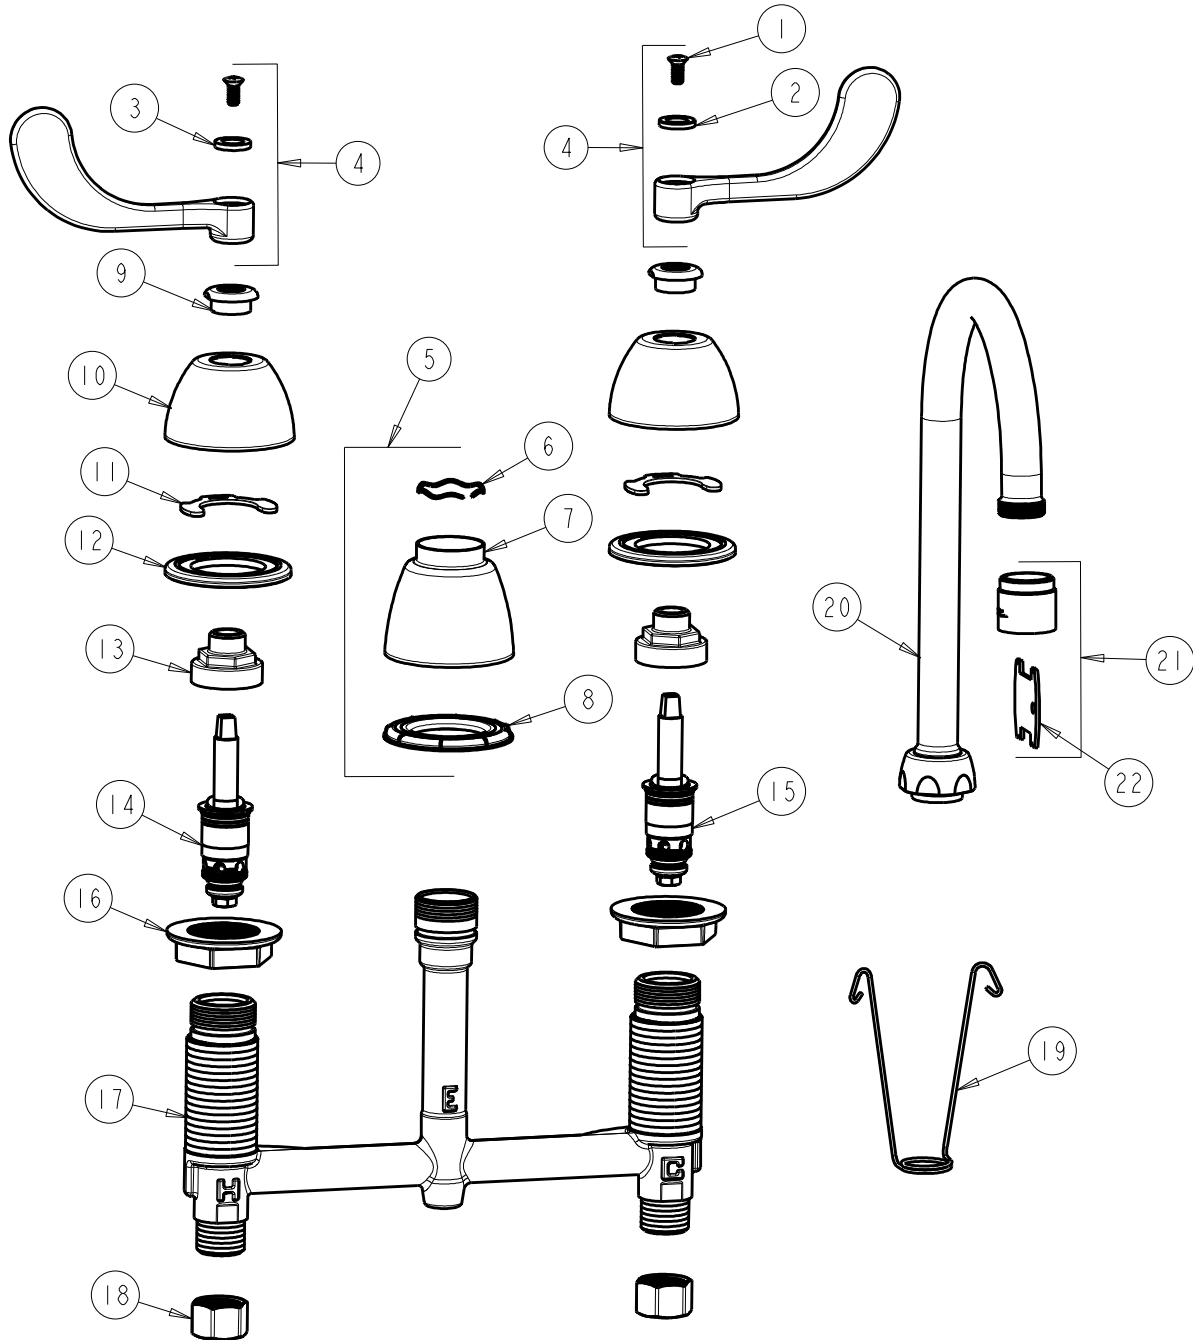

CHICAGO FAUCETS
a Geberit company

2100 South Clearwater Drive
Des Plaines, IL 60018
Phone: 847-803-5000
Fax: 847-803-5454
www.chicagofaucets.com

REPAIR PARTS

FITTING NO.

786-E36VPABCP

SUBMITTED MODEL NO.

BY: SID DATE: 07-12-11

CHK: REV: 04-26-12

ITEM NO.

FOR TECHNICAL ASSISTANCE
1-800-TEC-TRUE (1-800-832-8783)

ITEM	PART NO.	DESCRIPTION	ITEM	PART NO.	DESCRIPTION
1	420-010JKRCF	SCREW, 10-32 UNC PH 1/2	12	888-026JKNF	WASHER, SEALING
2	633-123JKNF	INDEX BUTTON (BLUE)	13	274-014JKRBF	NUT, CAP
3	633-023JKNF	INDEX BUTTON (RED)	14	377-XTLHJKABNF	LH QUATURN CARTRIDGE
4	317-PRJKCP	HANDLE, 4" WRISTBLADE (PAIR)	15	377-XTRHJKABNF	RH QUATURN CARTRIDGE
5	785-400JKCP	SPOUT ESCUTCHEON KIT	16	250-004JKNF	LOCKNUT
6	50-038JKNF	WAVE WASHER	17	---	BODY, VALVE
7	785-400JKCP	ESCUTCHEON, SPOUT BASE	18	49-005JKRBF	COUPLING NUT
8	888-027JKNF	SPOUT ESCUTCHEON WASHER	19	200-008JKNF	HANGER
9	422-113JKCP	ESCUTCHEON NUT	20	GN2AJKCP	SPOUT
10	250-082JKCP	ESCUTCHEON	21	E36VPJKCP	LAMINAR ASSEMBLY 1.5 GPM VR
11	200-009JKNF	CLIP, RETAIN	22	3-024JKRCF	KEY, VP