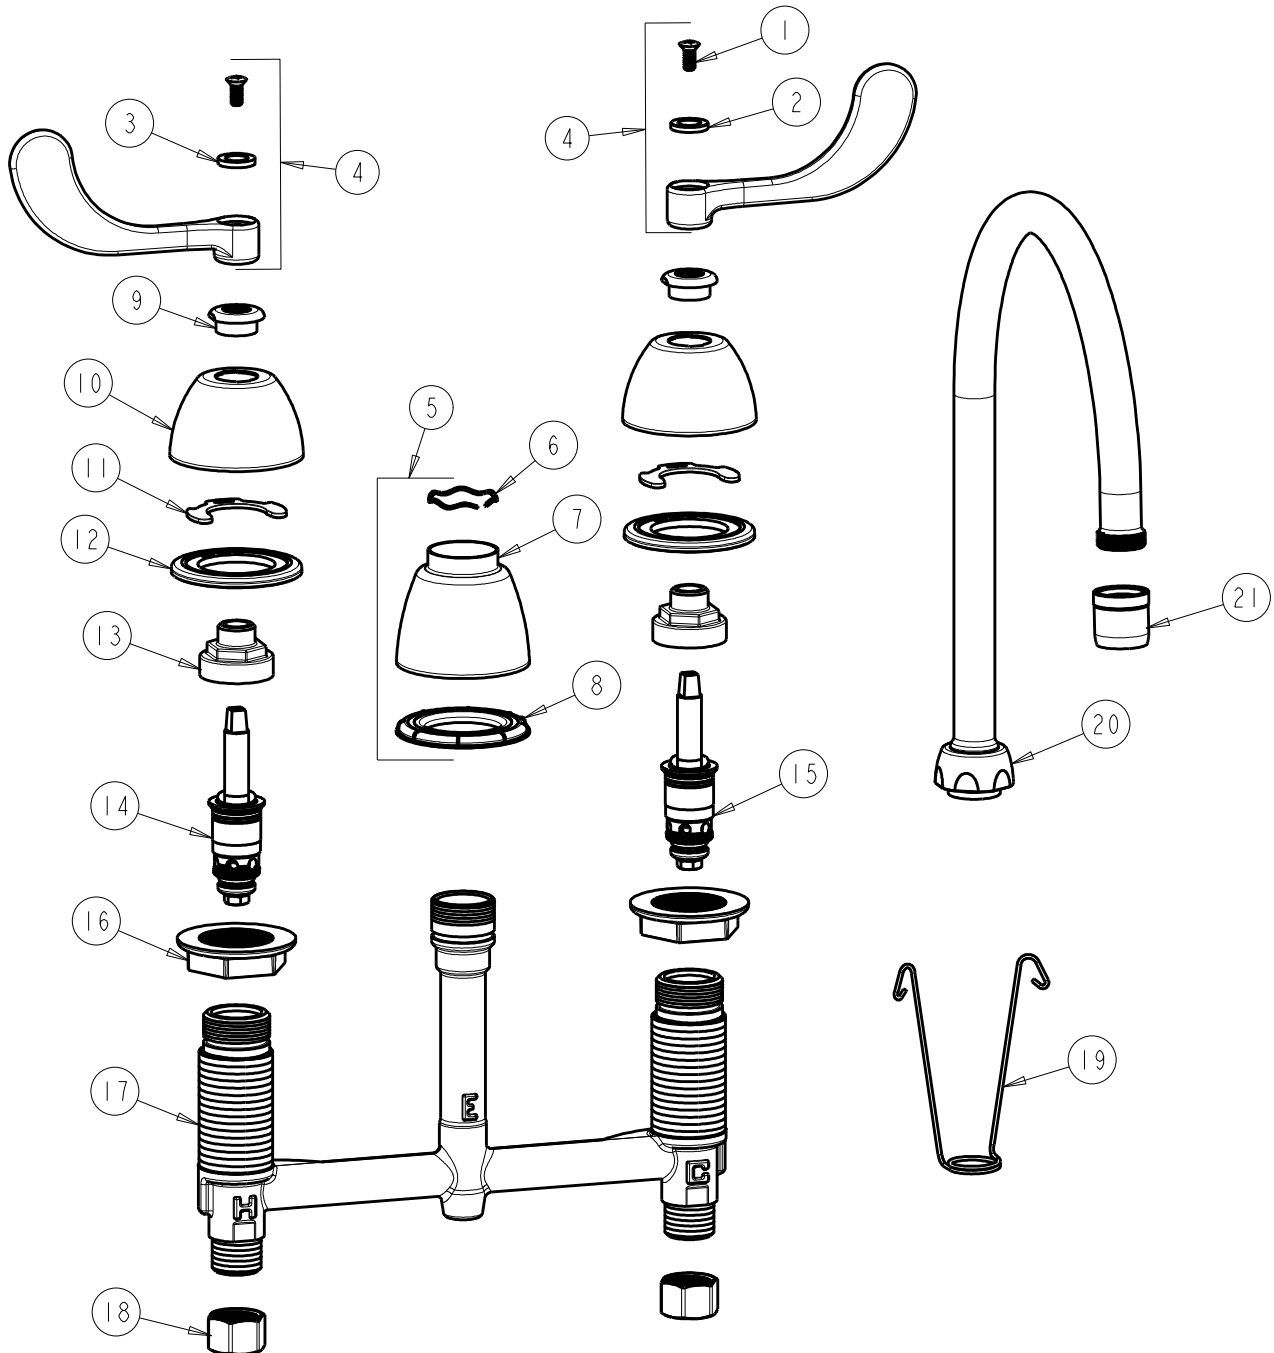

BY: SID

DATE: 05-18-09

CHK:

REV: 05-03-12

ITEM NO.

FOR TECHNICAL ASSISTANCE
1-800-TEC-TRUE (1-800-832-8783)

ITEM	PART NO.	DESCRIPTION	ITEM	PART NO.	DESCRIPTION
1	420-010JKRCF	SCREW, 10-32 UNC PH 1/2	12	888-026JKNF	WASHER, SEALING
2	633-123JKNF	INDEX BUTTON (BLUE)	13	274-014JKRBF	NUT, CAP
3	633-023JKNF	INDEX BUTTON (RED)	14	377-XTLHJKABNF	LH QUATURN CARTRIDGE
4	317-PRJKCP	HANDLE, 4" WRISTBLADE (PAIR)	15	377-XTRHJKABNF	RH QUATURN CARTRIDGE
5	785-400KJKCP	SPOUT ESCUTCHEON KIT	16	250-004JKNF	LOCKNUT
6	50-038JKNF	WAVE WASHER	17	---	BODY, VALVE
7	785-400JKCP	ESCUTCHEON, SPOUT BASE	18	49-005JKRBF	COUPLING NUT
8	888-027JKNF	SPOUT ESCUTCHEON WASHER	19	200-008JKNF	HANGER
9	422-113JKCP	ESCUTCHEON NUT	20	GN8AJKCP	SPOUT
10	250-082JKCP	ESCUTCHEON	21	E29JKCP	LAM-A-FLO OUTLET
11	200-009JKNF	CLIP, RETAIN			