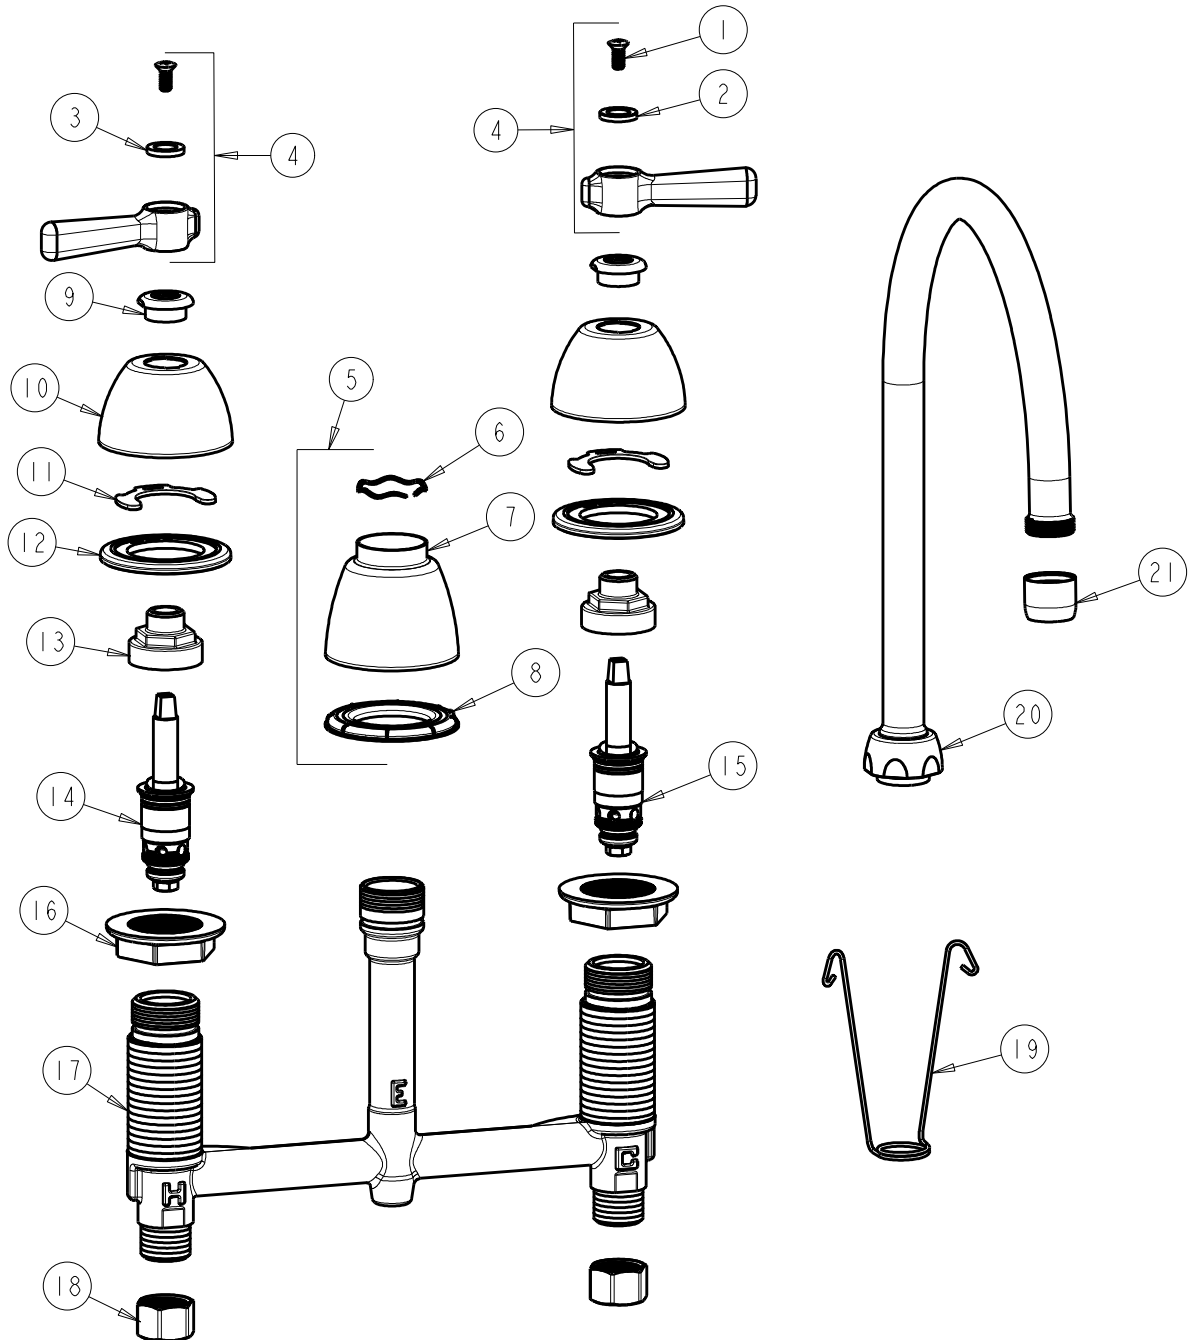

CHICAGO FAUCETS
a Geberit company

2100 South Clearwater Drive
Des Plaines, IL 60018
Phone: 847-803-5000
Fax: 847-803-5454
www.chicagofaucets.com

REPAIR PARTS

FITTING NO.

786-GN8AE3-369ABCP

SUBMITTED MODEL NO.

BY: SID DATE: 05-18-09

CHK: REV: 05-03-12

ITEM NO.

FOR TECHNICAL ASSISTANCE
1-800-TEC-TRUE (1-800-832-8783)

ITEM	PART NO.	DESCRIPTION	ITEM	PART NO.	DESCRIPTION
1	420-010JKRCF	SCREW, 10-32 UNC PH 1/2	12	888-026JKNF	WASHER, SEALING
2	633-123JKNF	INDEX BUTTON (BLUE)	13	274-014JKRBF	NUT, CAP
3	633-023JKNF	INDEX BUTTON (RED)	14	377-XTLHJKABNF	LH QUATURN CARTRIDGE
4	369-PRJKCP	LEVER HANDLE ASSEMBLY (PAIR)	15	377-XTRHJKABNF	RH QUATURN CARTRIDGE
5	785-400JKCP	SPOUT ESCUTCHEON KIT	16	250-004JKNF	LOCKNUT
6	50-038JKNF	WAVE WASHER	17	—	BODY, VALVE
7	785-400JKCP	ESCUTCHEON, SPOUT BASE	18	49-005JKRBF	COUPLING NUT
8	888-027JKNF	SPOUT ESCUTCHEON WASHER	19	200-008JKNF	HANGER
9	422-113JKCP	ESCUTCHEON NUT	20	GN8AJKCP	SPOUT
10	250-082JKCP	ESCUTCHEON	21	E3JKCP	SOFTFLO AERATOR 2.2 GPM
11	200-009JKNF	CLIP, RETAIN			