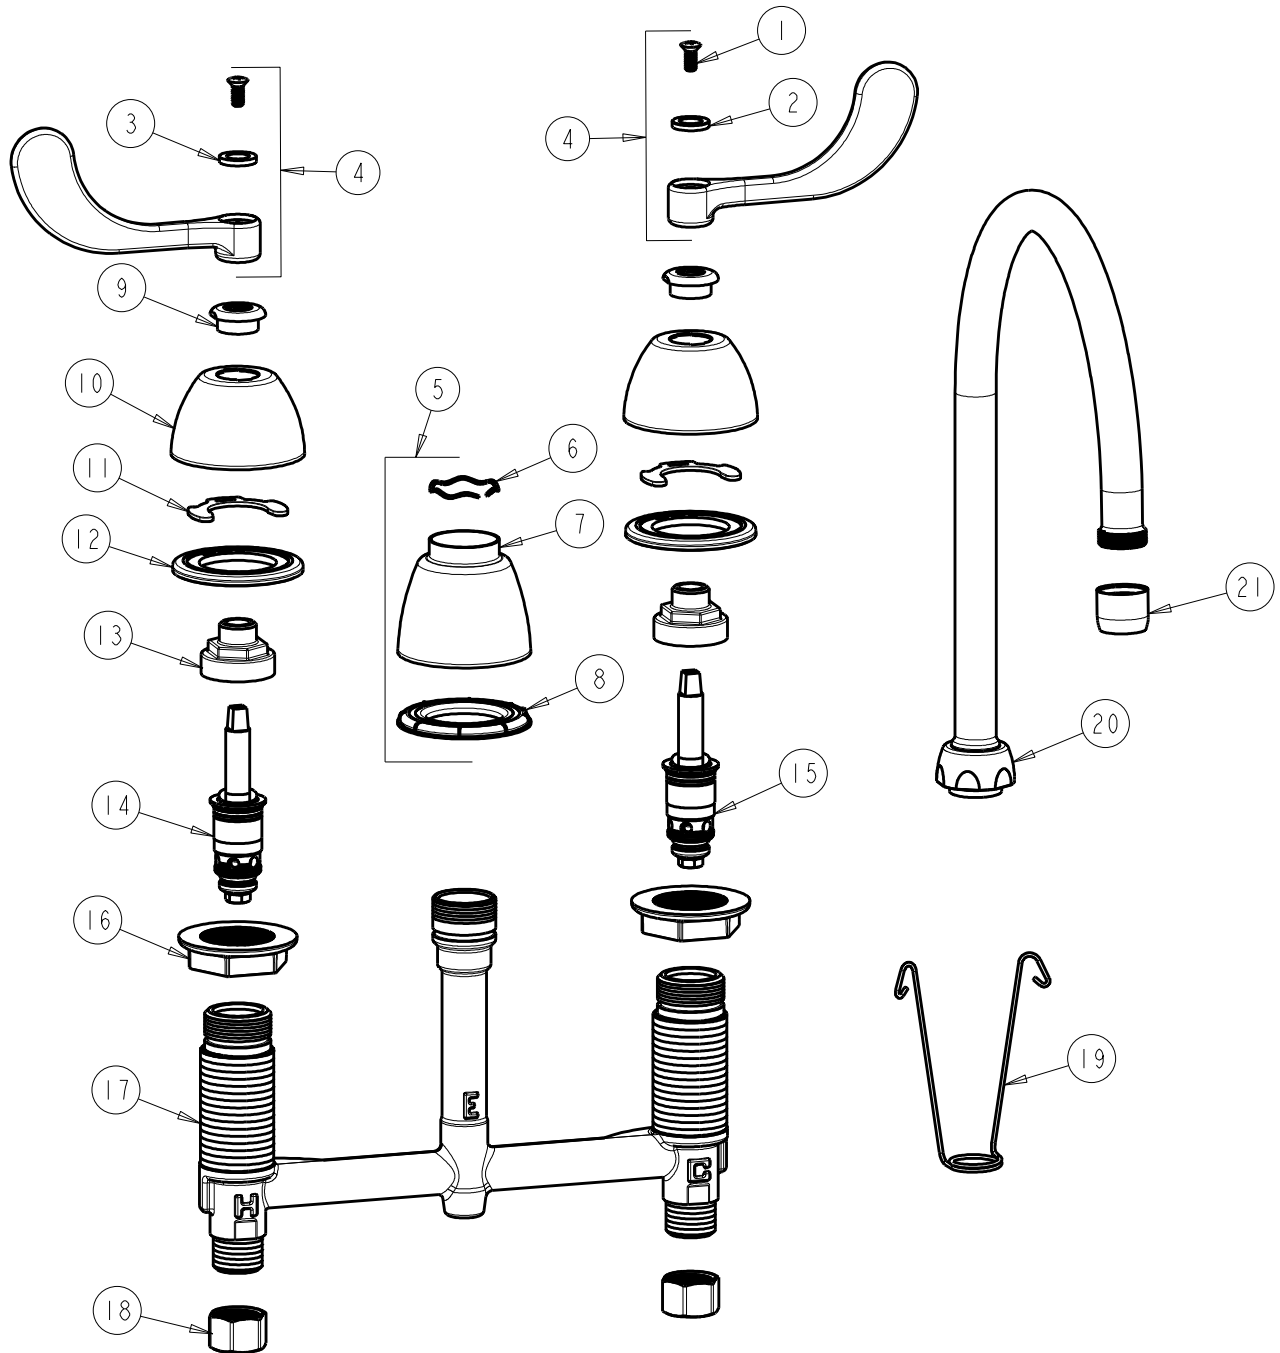

CHICAGO FAUCETS
a Geberit company

2100 South Clearwater Drive
Des Plaines, IL 60018
Phone: 847-803-5000
Fax: 847-803-5454
www.chicagofaucets.com

REPAIR PARTS

FITTING NO.
786-GN8AE36ABCP
SUBMITTED MODEL NO.

FOR TECHNICAL ASSISTANCE
1-800-TEC-TRUE (1-800-832-8783)

BY: SID DATE: 07-13-11
CHK: REV: 05-03-12

ITEM NO.

ITEM	PART NO.	DESCRIPTION	ITEM	PART NO.	DESCRIPTION
1	420-010JKRCF	SCREW, 10-32 UNC PH 1/2	12	888-026JKNF	WASHER, SEALING
2	633-123JKNF	INDEX BUTTON (BLUE)	13	274-014JKRBF	NUT, CAP
3	633-023JKNF	INDEX BUTTON (RED)	14	377-XTLHJKABNF	LH QUATURN CARTRIDGE
4	317-PRJKCP	HANDLE, 4" WRISTBLADE (PAIR)	15	377-XTRHJKABNF	RH QUATURN CARTRIDGE
5	785-400JKCP	SPOUT ESCUTCHEON KIT	16	250-004JKNF	LOCKNUT
6	50-038JKNF	WAVE WASHER	17	—	BODY, VALVE
7	785-400JKCP	ESCUTCHEON, SPOUT BASE	18	49-005JKRBF	COUPLING NUT
8	888-027JKNF	SPOUT ESCUTCHEON WASHER	19	200-008JKNF	HANGER
9	422-113JKCP	ESCUTCHEON NUT	20	GN8AJKCP	SPOUT
10	250-082JKCP	ESCUTCHEON	21	E36JKCP	OUTLET, 1.5 GPM LAMINAR
11	200-009JKNF	CLIP, RETAIN			