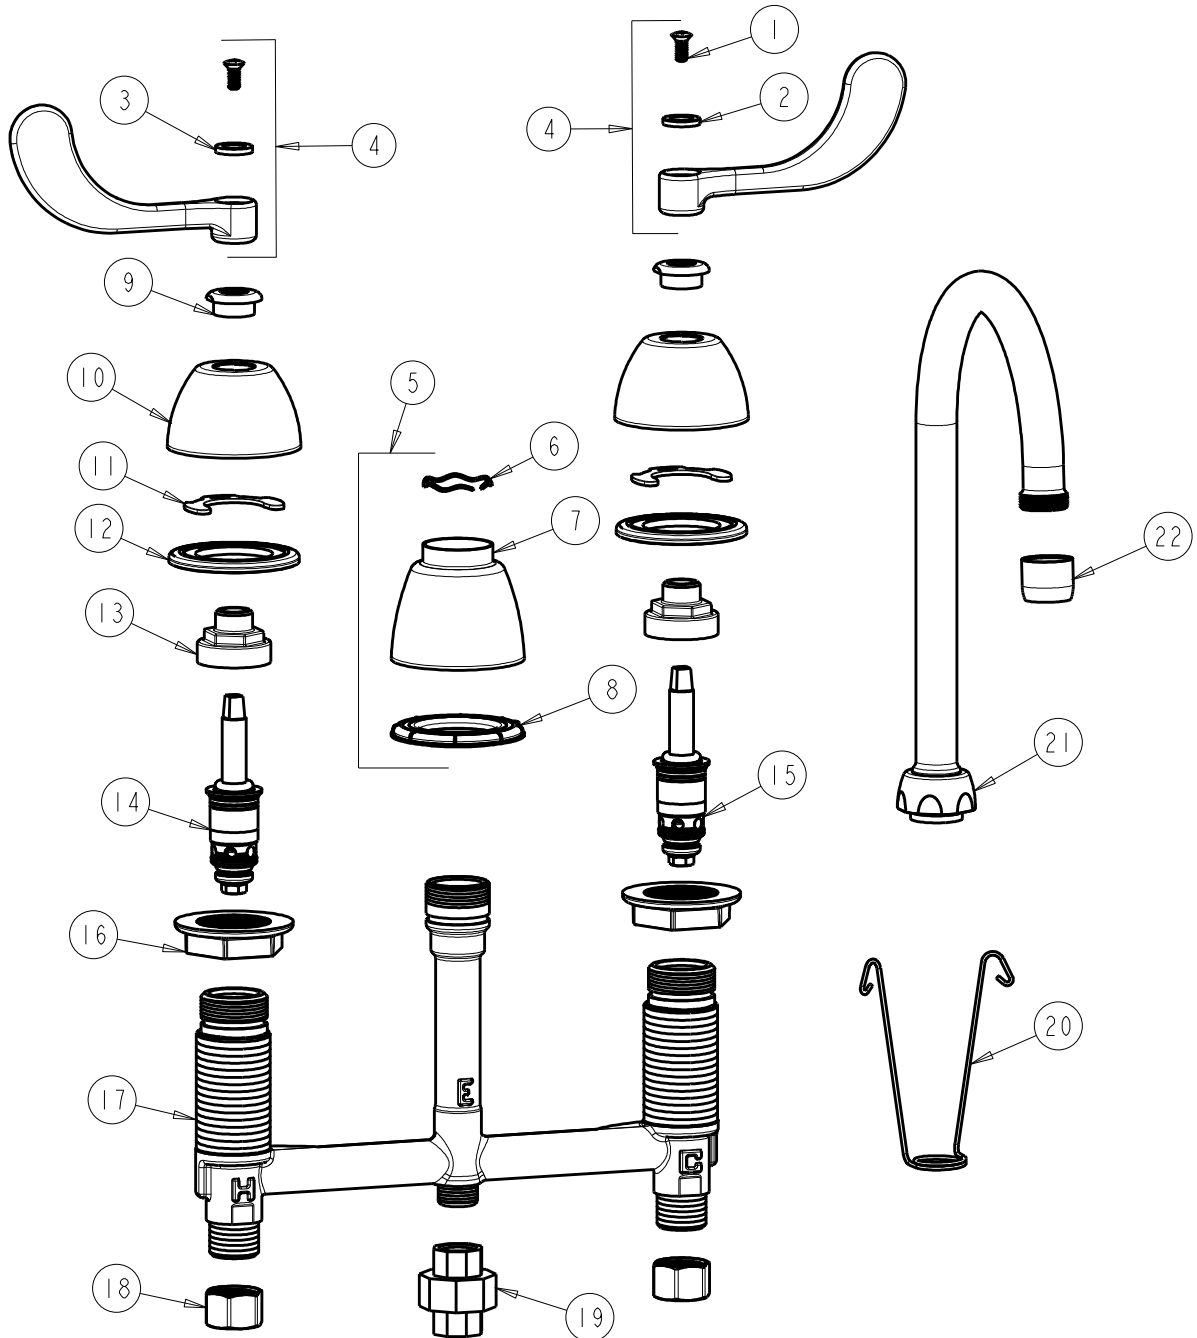

CHICAGO FAUCETS
a Geberit company

2100 South Clearwater Drive
Des Plaines, IL 60018
Phone: 847-803-5000
Fax: 847-803-5454
www.chicagofaucets.com

REPAIR PARTS

FITTING NO.

786-TWGN2AE3ABCP

SUBMITTED MODEL NO.

BY: SID DATE: 08-09-10

CHK: REV: 05-04-12

ITEM NO.

FOR TECHNICAL ASSISTANCE
1-800-TEC-TRUE (1-800-832-8783)

ITEM	PART NO.	DESCRIPTION	ITEM	PART NO.	DESCRIPTION
1	420-010JKRCF	SCREW, 10-32 UNC PH 1/2	12	888-026JKNF	WASHER, SEALING
2	633-123JKNF	INDEX BUTTON (BLUE)	13	274-014JKRBF	NUT, CAP
3	633-023JKNF	INDEX BUTTON (RED)	14	377-XTLHJKABNF	LH QUATURN CARTRIDGE
4	317-PRJKCP	HANDLE, 4" WRISTBLADE (PAIR)	15	377-XTRHJKABNF	RH QUATURN CARTRIDGE
5	785-400JKCP	SPOUT ESCUTCHEON KIT	16	250-004JKNF	LOCKNUT
6	50-038JKNF	WAVE WASHER	17	-----	BODY, VALVE
7	785-400JKCP	ESCUTCHEON, SPOUT BASE	18	49-005JKRBF	COUPLING NUT
8	888-027JKNF	SPOUT ESCUTCHEON WASHER	19	906-003KJKABRBF	UNION ASSEMBLY
9	422-113JKCP	ESCUTCHEON NUT	20	200-008JKNF	HANGER
10	250-082JKCP	ESCUTCHEON	21	GN2AJKCP	SPOUT
11	200-009JKNF	CLIP, RETAIN	22	E3JKCP	SOFTFLO AERATOR 2.2 GPM