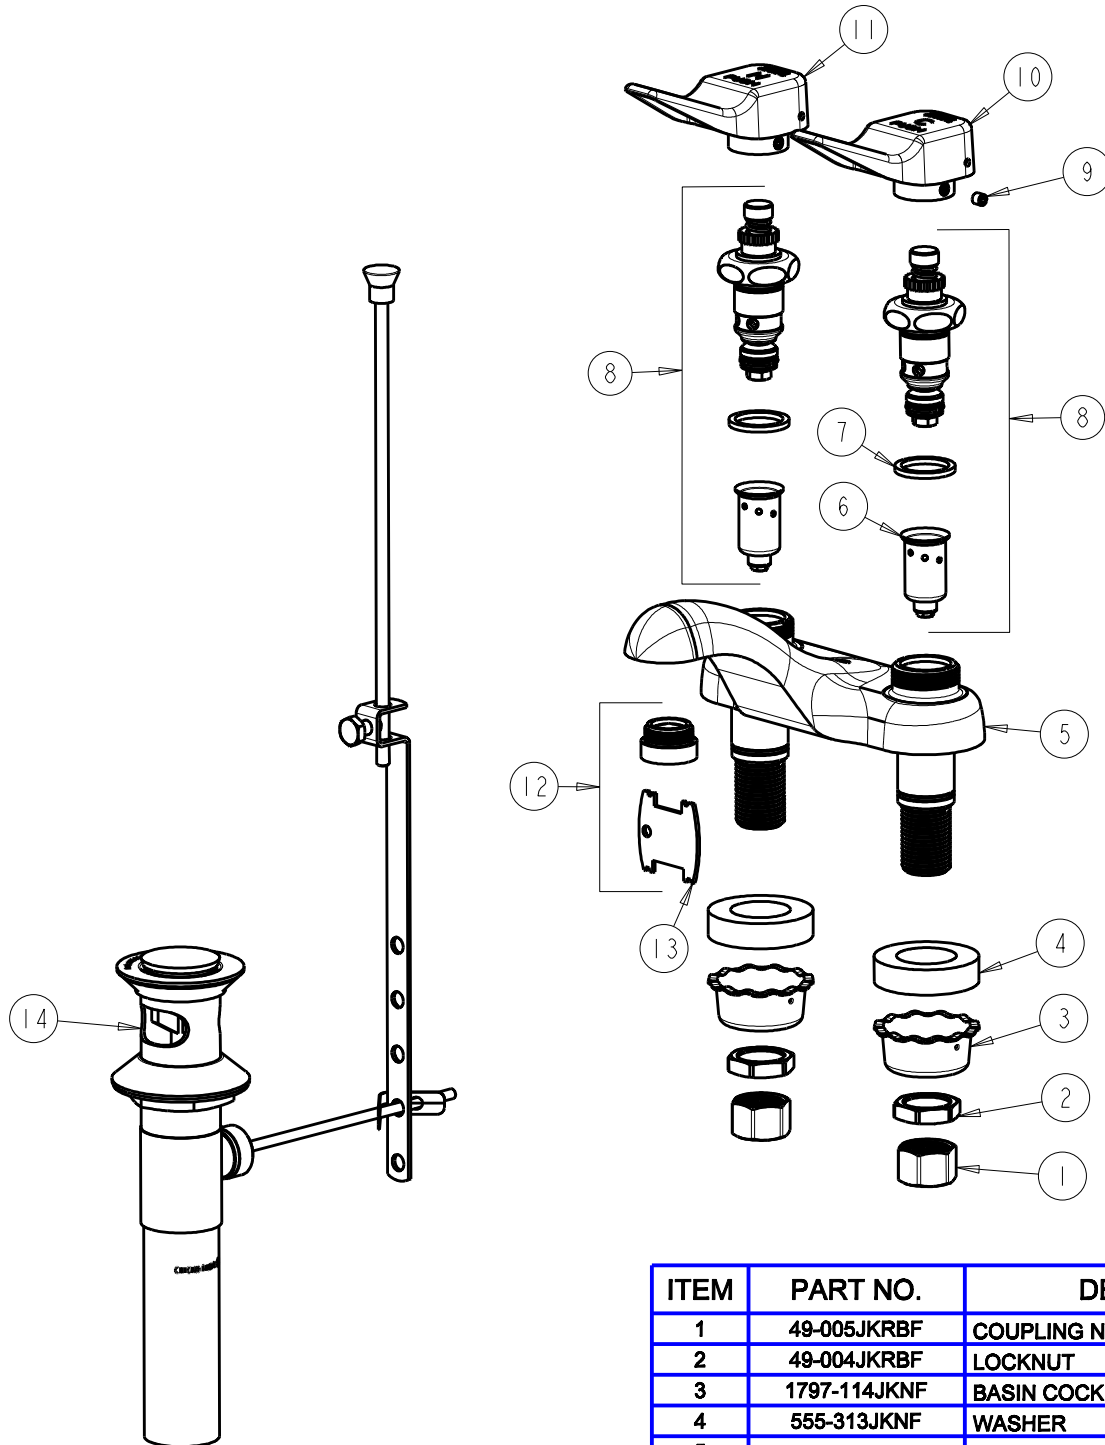

**CHICAGO FAUCETS**  
a Geberit company

2100 South Clearwater Drive  
Des Plaines, IL 60018  
Phone: 847-803-5000  
Fax: 847-803-5454  
www.chicagofaucets.com

**REPAIR PARTS**

FITTING NO.

**797-V336ABCP**

SUBMITTED MODEL NO.

ITEM NO.

BY: JAR DATE: 10-28-11

CHK: *JAR* REV:

**FOR TECHNICAL ASSISTANCE**  
1-800-TEC-TRUE (1-800-832-8783)

ITEM	PART NO.	DESCRIPTION
1	49-005JKRBF	COUPLING NUT
2	49-004JKRBF	LOCKNUT
3	1797-114JKNF	BASIN COCK WASHER
4	555-313JKNF	WASHER
5	-----	VALVE BODY (NOT SOLD SEPARATELY)
6	333-073JKNF	DASHPOT, SLOW
7	1-043JKNF	GASKET, CAP 1 X .80 X .09
8	335-XJKABNF	TIP TAP CARTRIDGE FOR 335X
9	665-016JKNF	SET SCREW
10	336-402JKCP	COLD PUSH-TILT V.R. HANDLE
11	336-403JKCP	HOT PUSH-TILT V.R. HANDLE
12	E12VPJKCP	V.R. SOFTFLO AERATOR W/ KEY
13	3-024JKRCF	KEY, VP
14	1222-KJKCP	POP-UP WASTE