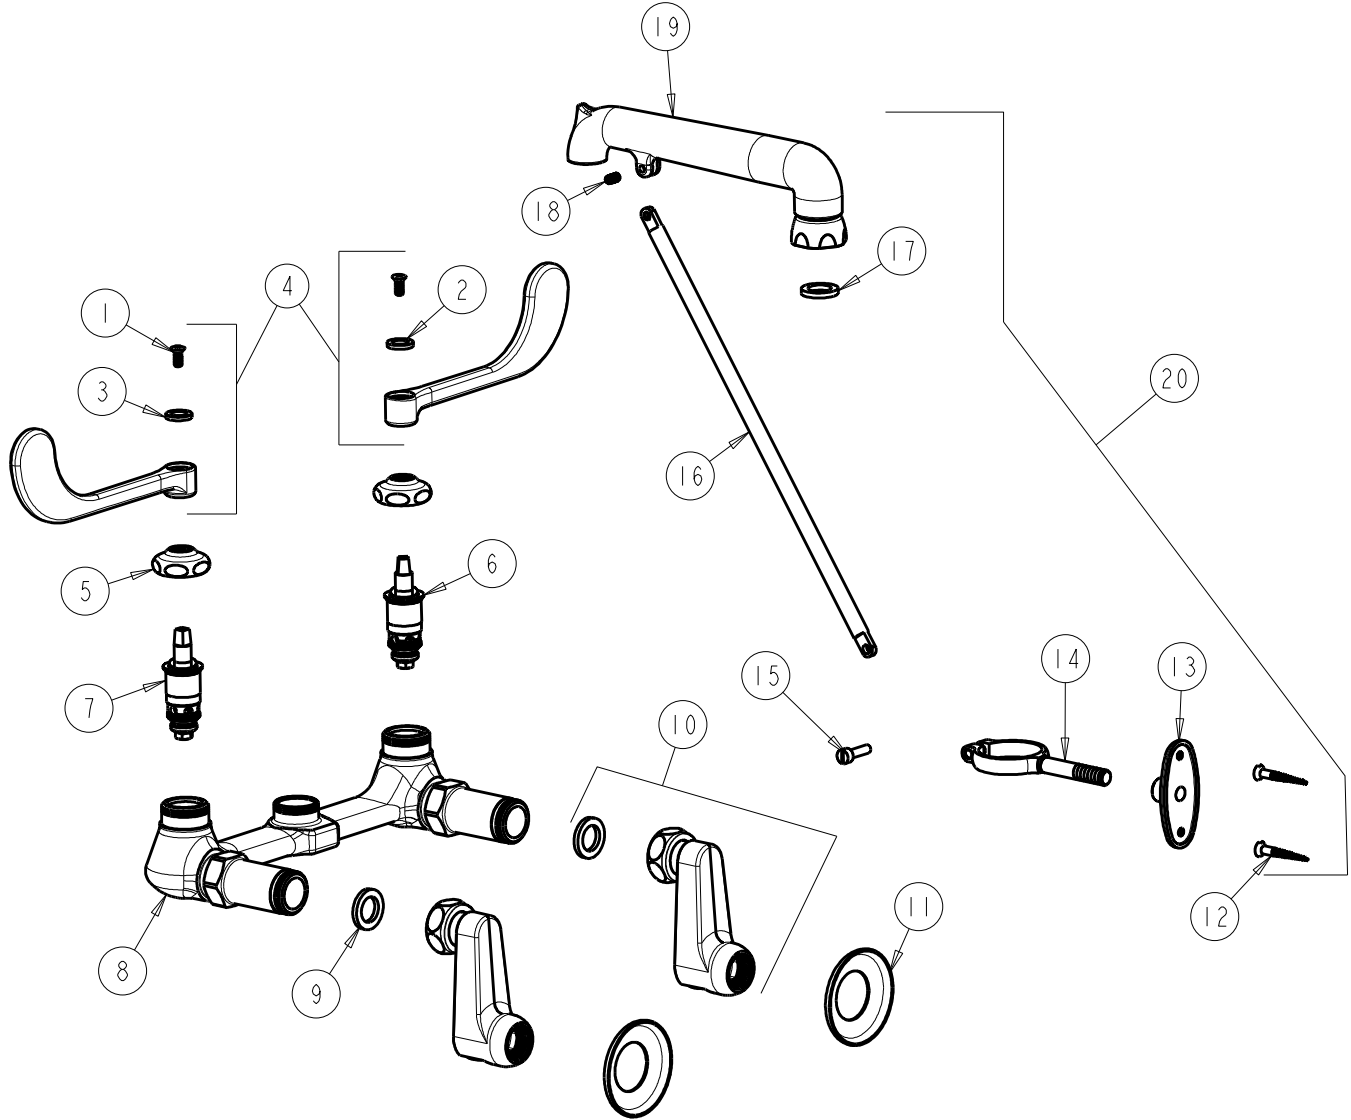

**CHICAGO FAUCETS**  
a Geberit company

2100 South Clearwater Drive  
Des Plaines, IL 60018  
Phone: 847-803-5000  
Fax: 847-803-5454  
www.chicagofaucets.com

**REPAIR PARTS**

FITTING NO.

**814-CP**

SUBMITTED MODEL NO.

ITEM NO.

BY: JAR DATE: 05-23-02

CHK: *[Signature]* REV: 11-03-11

**FOR TECHNICAL ASSISTANCE**  
1-800-TEC-TRUE (1-800-832-8783)

ITEM	PART NO.	DESCRIPTION	ITEM	PART NO.	DESCRIPTION
1	420-010JKRCF	SCREW, 10-32 UNC PH 1/2	12	173-006JKCP	FLAT HEAD WOOD SCREW
2	633-023JKNF	INDEX BUTTON (RED)	13	173-109JKCP	FLANGE
3	633-123JKNF	INDEX BUTTON (BLUE)	14	173-010JKCP	PIPE SUPPORT
4	319-PRJKCP	WRISTBLADE HANDLE (PAIR)	15	173-012JKCP	SCREW
5	1-214JKCP	CAP	16	897-018JKJCP	BRACE ROD ASSEMBLY
6	1-100XTJKNF	QUATURN CARTRIDGE (LH)	17	340-004JKNF	CELCON WASHER
7	1-099XTJKNF	QUATURN CARTRIDGE (RH)	18	665-116JKNF	SET SCREW
8	---	VALVE BODY (NOT SOLD SEPARATELY)	19	---	SPOUT (NOT SOLD SEPARATELY)
9	1-011JKNF	WASHER, .97 X .62 X .12	20	814-SJKCP	SPOUT ASSEMBLY
10	RJKABCP	SUPPLY ARM WITH BUILT-IN SHUT-OFF			
11	1-055JKCP	FLANGE			