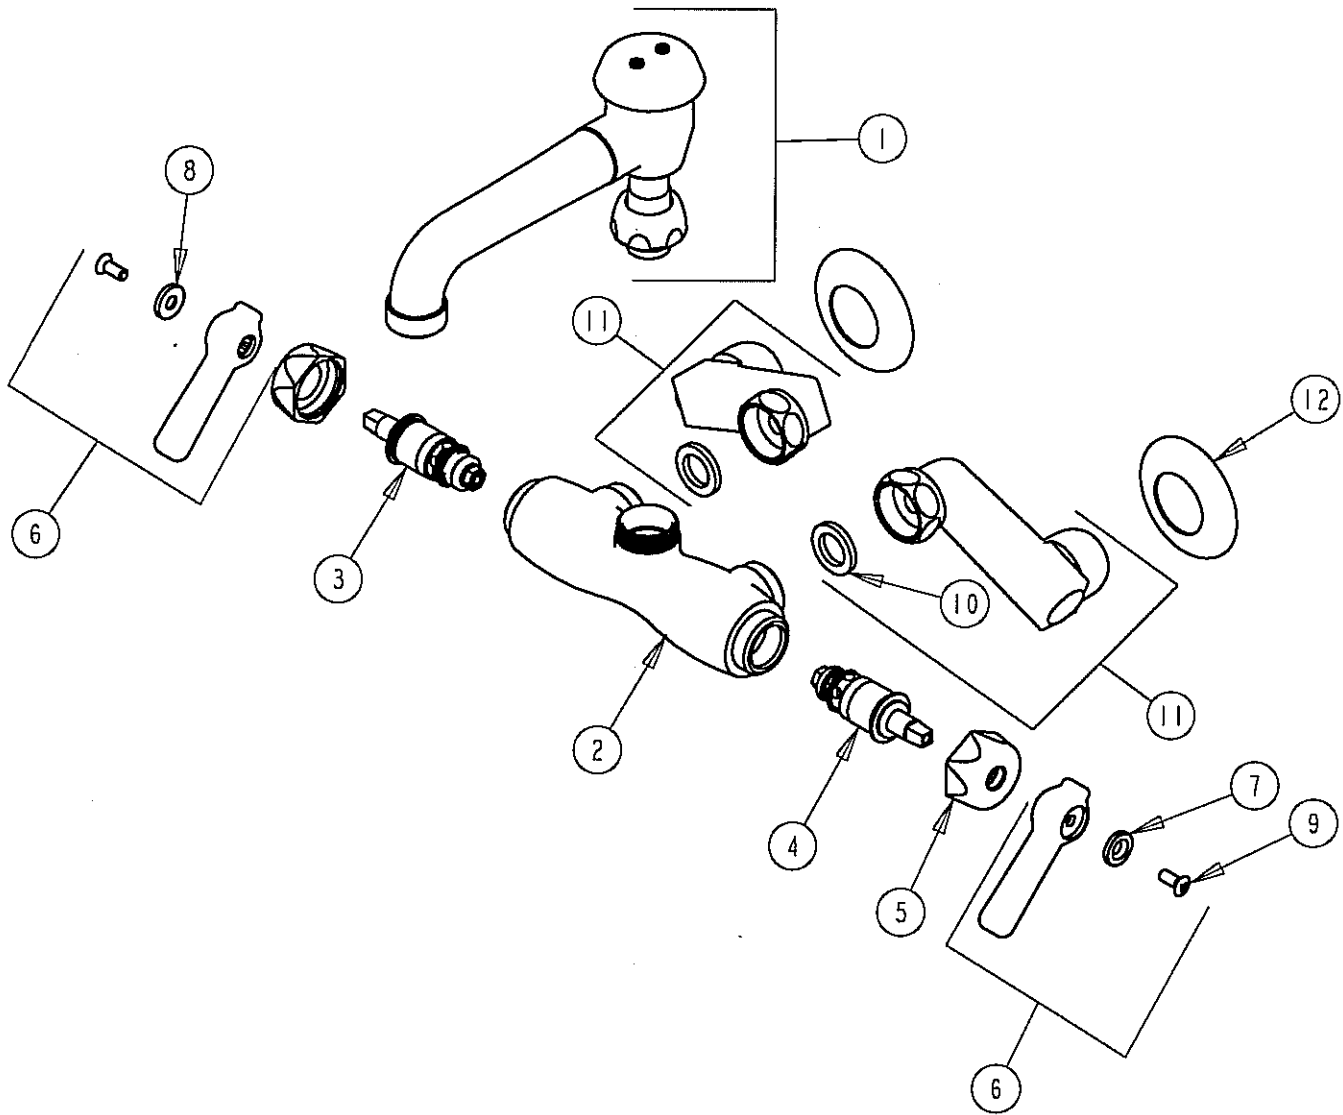

PARTS LIST

BY: SID
CHK'D: *[Signature]*

CHICAGO FAUCETS
Last As Long As The Building

FINISH: AS SPECIFIED
DATE: 11-11-02

886-R

ITEM NO.	PART NO.	DESCRIPTION	ITEM NO.	PART NO.	DESCRIPTION
1	L5VB	FOR PARTS SEE L5VB	7	633-123	INDEX BUTTON (BLUE)
2	-----	VALVE BODY (NOT SOLD SEPARATELY)	8	633-023	INDEX BUTTON (RED)
3	1-100XT	QUATURN UNIT (LH)	9	420-010	SCREW
4	1-099XT	QUATURN UNIT (RH)	10	1-011	WASHER
5	444-005	CAP NUT	11	R	SUPPLY ARM
6	369PR	LEVER HANDLE ASSEMBLY	12	1-055	FLANGE